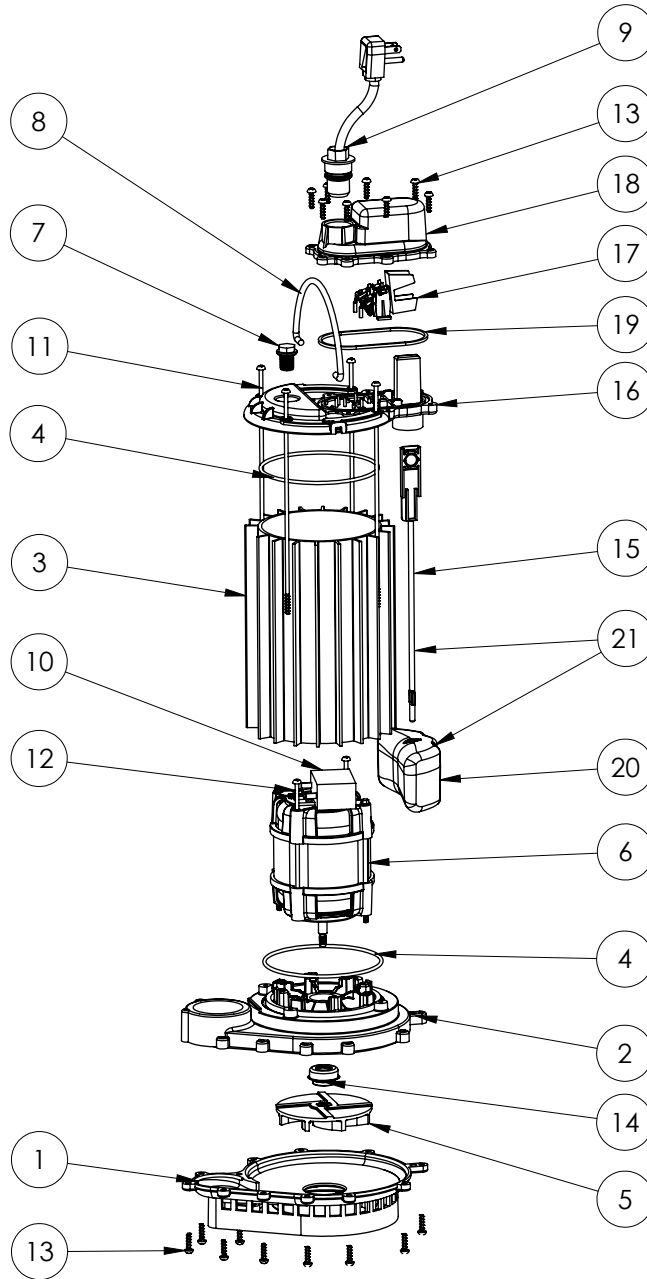

457 (B51)

## 457 (B51)

#	PART #	DESCRIPTION	QTY	Note
1	233600B	BASE WITH VOLUTE ASSEMBLY	1	
2	23310AB	MOTOR SUPPORT PLATE	1	[1]
3	23070AS	MOTOR HOUSING	1	[1]
4	2357000	O-RING	2	[1]
5	K001168	IMPELLER	1	
6	2418200	MOTOR	1	[1]
7	8089000	OIL PLUG, O-RING ASSEMBLY	1	
8	K001082	HANDLE	1	
9	K001010	POWER CORD, 115V, 10 FOOT CORD	1	
10	2453000	CAPACITOR	1	[1]
11	8147000	#10 x 8.4" STAINLESS STEEL SCREW	4	
12	8148000	#10 x 4-3/4" POLYFAST SCREW	2	
13	8104200	#10 HILO X 5/8" STAINLESS STEEL SCREW	20	
14	2309000	5/16 SHAFT SEAL	1	
15	2076000	VMF FLOAT ROD	1	
16	206500B	VMF MOTOR COVER, BLACK	1	
17	K001012	VMF SWITCH	1	
18	K001069	VMF SWITCH COVER, BLACK	1	
19	2072000	SEALRING, SWITCH COVER	1	
20	2362000	VMF FLOAT	1	[1]
21	K001050	VMF FLOAT AND ROD KIT	1	

**PART NOTES:**

[1] - Part requires factory authorized service. Contact Liberty Pumps at 1-800-543-2550