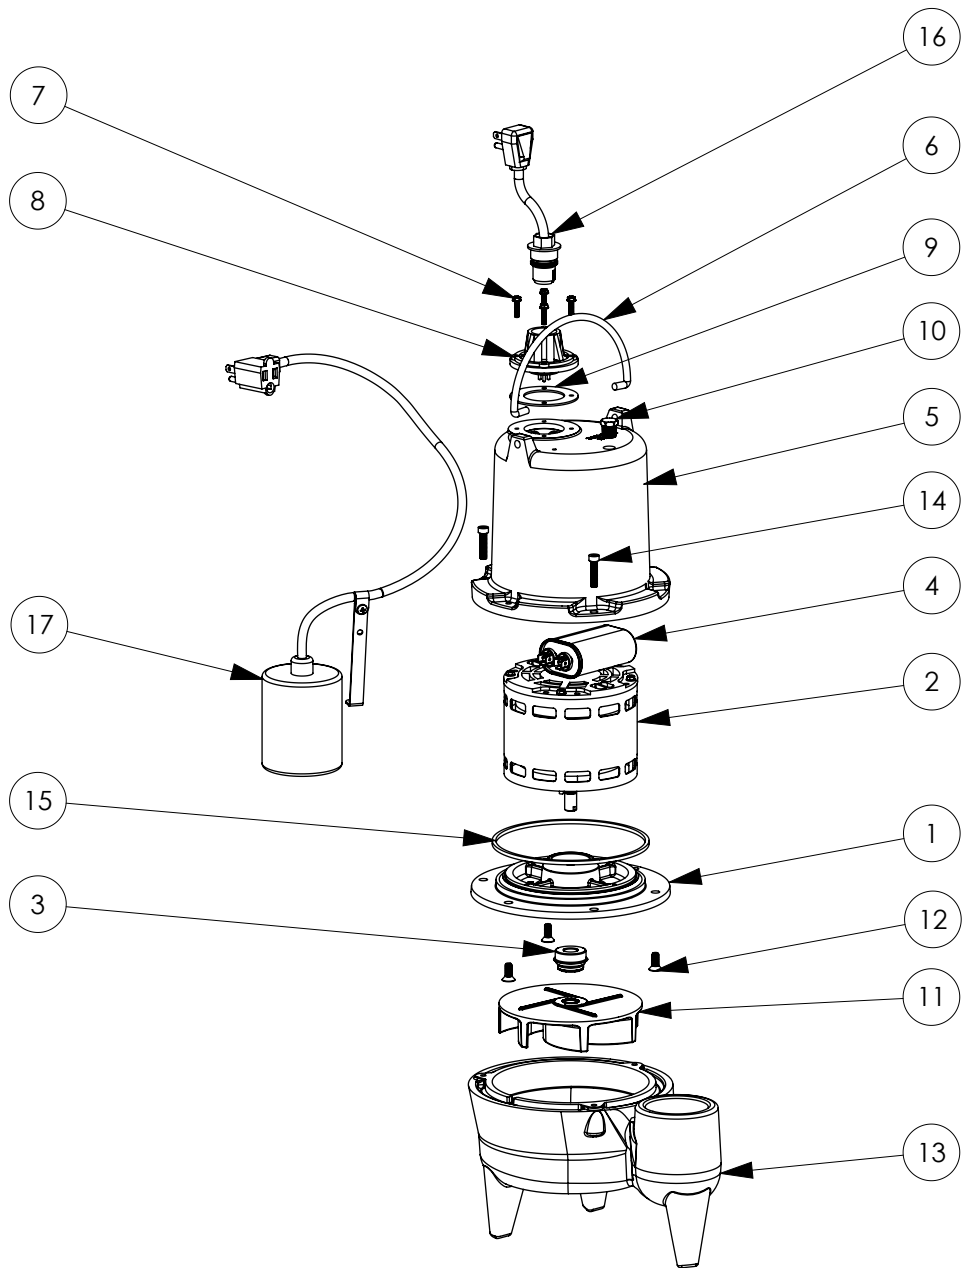

LE41A-2 (B41)

**LE41A-2****LE41A-2 (B41)**

#	PART #	DESCRIPTION	QTY	Note
1	509200R	MOTOR SUPPORT PLATE	1	[1]
2	51972A0	MOTOR 1/2HP WITH BALL BEARING	1	[1]
3	50980A0	1/2 INCH UNITIZED SEAL	1	[1]
4	51930E0	CAPACITOR	1	
5	545000R	MOTOR COVER	1	
6	K001095	STAINLESS STEEL HANDLE	1	
7	8064000	#8-32 x 5/8 HEX WASHER HEAD SCREW	4	
8	5014000	CORD PLATE	1	
9	5060000	CORD PLATE GASKET	1	
10	50710A0	PIPE PLUG, 1/4" HEX HD BRASS NPTF	1	
11	K001163	IMPELLER	1	
12	8018000	1/4-20 x 5/8 SLOTTED FLAT HEAD BOLT	3	
13	545200R	VOLUTE	1	[1]
14	8091000	1/4-20 x 1 HEX SOCKET HEAD BOLT	3	
15	5066000	SEALRING, MOTOR COVER, #254S	1	[1]
16	K001008	POWER CORD, 115V, 25 FOOT CORD	1	
17	K001004	61130B0, 25' PUMP SWITCH KIT	1	

**PART NOTES:**

[1] - Part requires factory authorized service. Contact Liberty Pumps at 1-800-543-2550