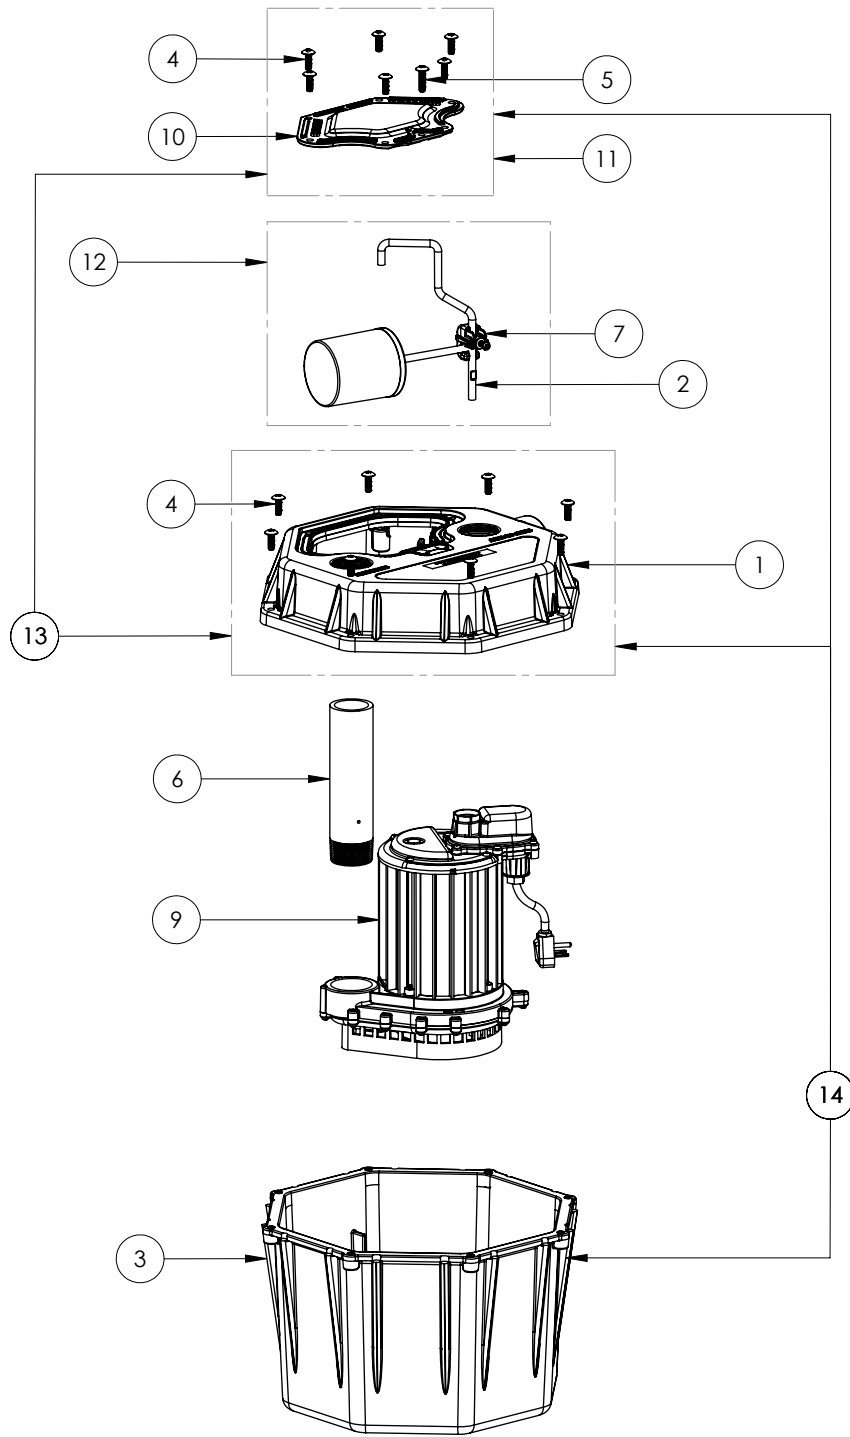

404HV-CN (B88)

**404HV-CN****404HV-CN (B88)**

#	PART #	DESCRIPTION	QTY	Note
1	53230AG	404 COVER 1.5" INLET, 1.5" VENT, 1.5" DISCHARGE	1	
2	5360000	404/405 QUICK TREE FLOAT ROD	1	
3	K001153	404 TANK	1	
4	8156000	TRUSS HD, 1/4-20X3/4 18-8 SCREW	14	
5	8157000	TRUSS HD 1/4-20 X 1 18-8 SCREW	1	
6	40500A0	TOE NIPPLE PVC SCH 80 7.125 IN	1	
7	5045000	FLOAT SUPPORT CLAMP 10-24	1	
9	404HV-CNP	REPLACEMENT 404HV-CN PUMP ONLY	1	
10	532400B	ACCESS COVER	1	[1]
11	K001151	ACCESS COVER KIT, INCLUDES HARDWARE	1	
12	53250J0	FLOAT SWITCH ASSEMBLY, 10 FT. , 230 VOLT	1	
13	K001152	COVER KIT, INCLUDES ACCESS COVER AND HARDWARE	1	
14	K001187	TANK, COVER, ACCESS COVER, HARDWARE	1	

**PART NOTES:**

[1] - Part requires factory authorized service. Contact Liberty Pumps at 1-800-543-2550