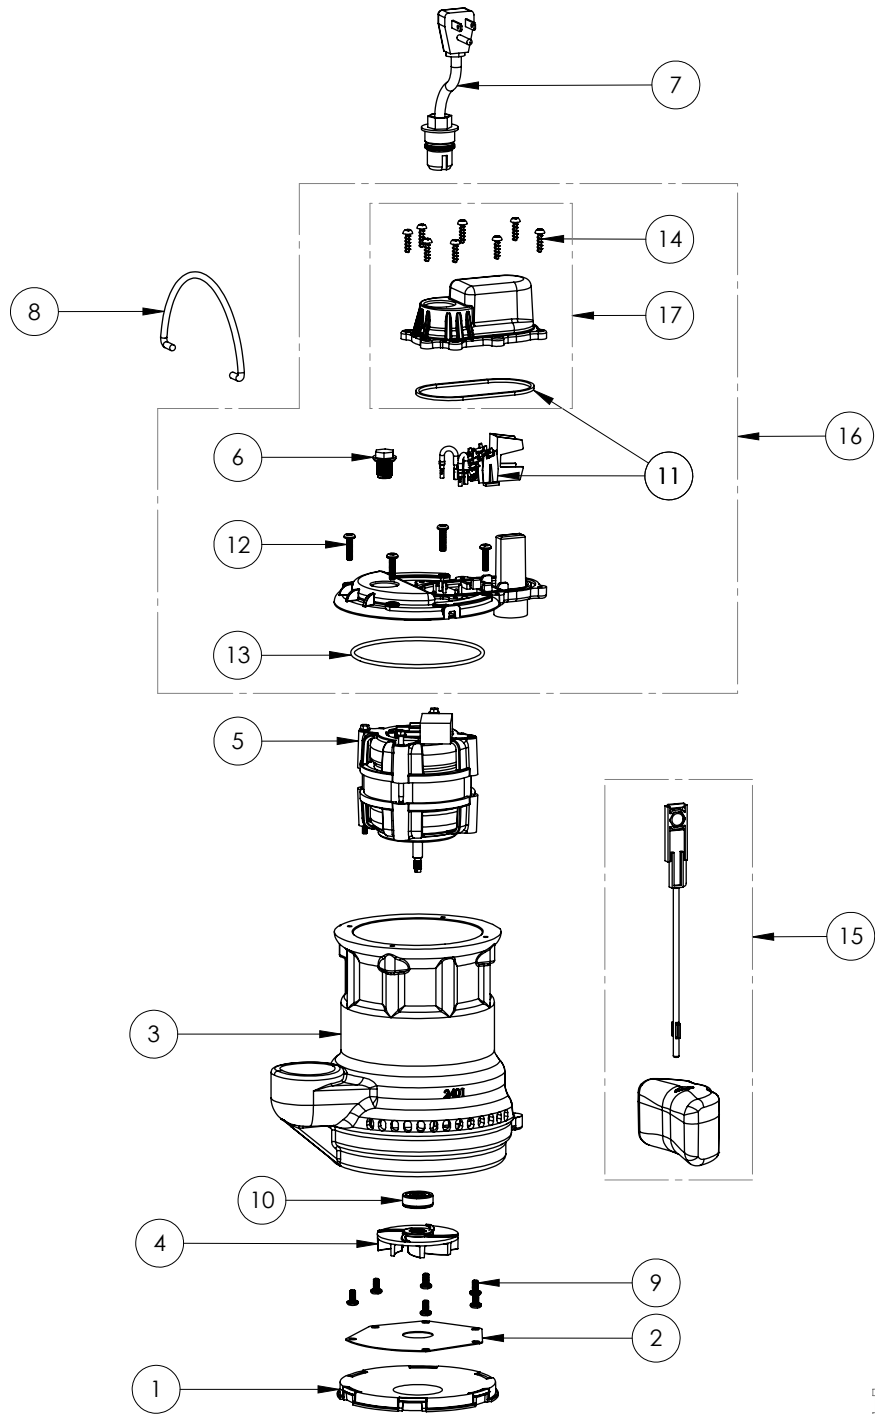

247-2 (B60)

247-2 (B60)

#	PART #	DESCRIPTION	QTY	Note
1	25020A0	SOLID BOTTOM PLUG	1	
2	24030A0	FLAT VOLUTE PLATE	1	
3	242300J	CAST IRON HOUSING VMF	1	[1]
4	2416000	IMPELLER	1	
5	2415200	PSC MOTOR	1	[1]
6	8089000	OIL PLUG, O-RING ASSEMBLY	1	
7	K001008	POWER CORD, 115V, 25 FOOT CORD	1	
8	K001082	HANDLE	1	
9	8092000	#10 - 24 x 3/8" SCREW	6	
10	K001254	3043000 5/16" SHAFT SEAL	1	[1]
11	K001330	VMF SWITCH AND SEALRING KIT	1	
12	8072000	#10 - 24 x 3/4" SCREW	4	
13	2357000	O-RING	1	[1]
14	8104200	#10 HILO X 5/8" STAINLESS STEEL SCREW	8	
15	K001048	VMF FLOAT AND ROD KIT	1	
16	K001332	VMF MOTOR COVER KIT	1	
17	K001329	VMF SWITCH COVER KIT	1	

PART NOTES:

[1] - Part requires factory authorized service. Contact Liberty Pumps at 1-800-543-2550