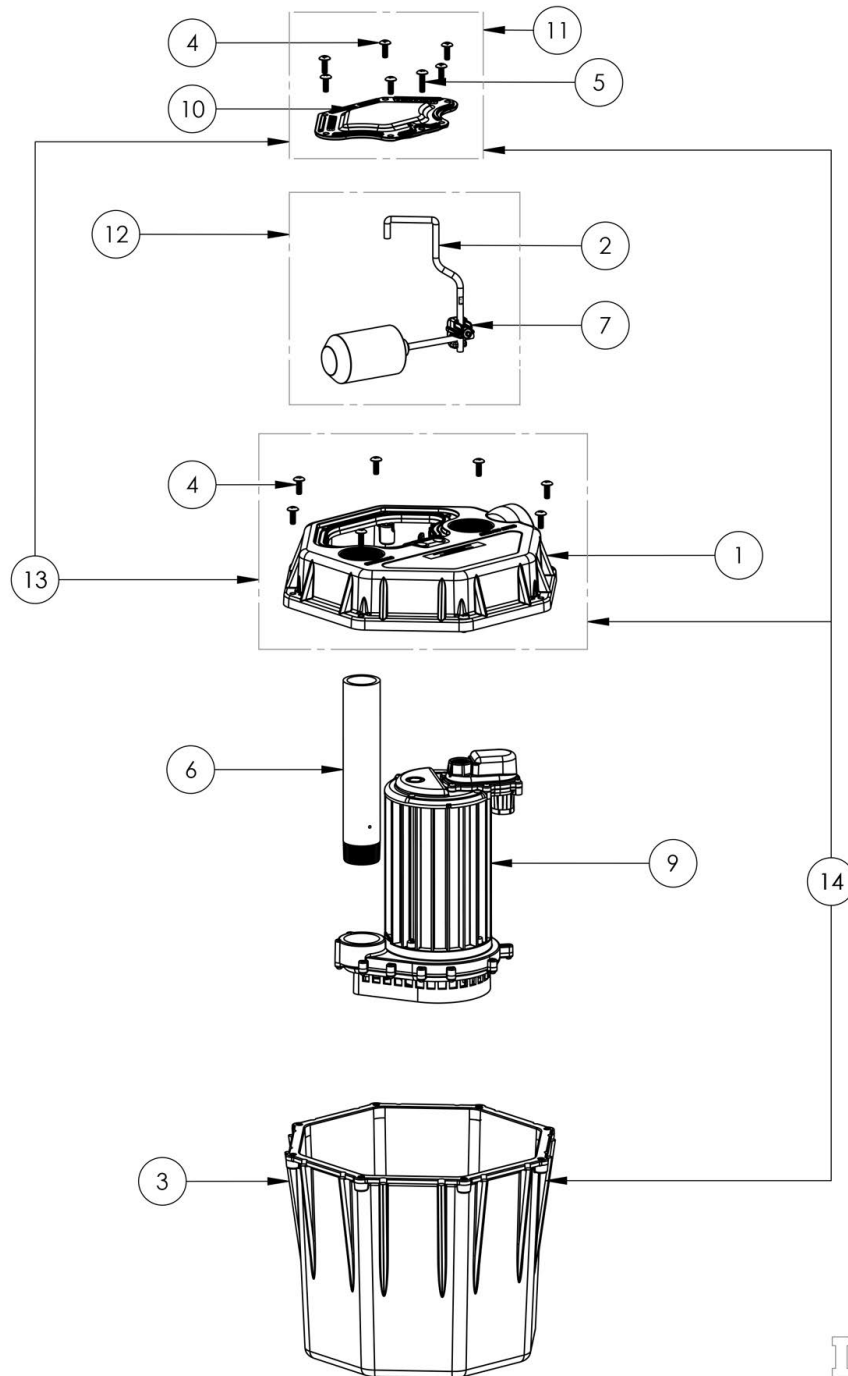

405HV (B51)

405HV**405HV (B51)**

#	PART #	DESCRIPTION	QTY	Note
1	53230BG	405 COVER	1	
2	5360000	404/405 QUICK TREE FLOAT ROD	1	
3	K001157	405 TANK	1	
4	8156000	TRUSS HD, 1/4-20X3/4 18-8 SCREW	14	
5	8157000	TRUSS HD 1/4-20 X 1 18-8 SCREW	1	
6	40500B0	PIPE NIPPLE, PVC SCH 80 x 9 5/8 IN LG, TOE	1	
7	5045000	FLOAT SUPPORT CLAMP 10-24	1	
9	405HVP	PUMP	1	[1]
10	532400B	ACCESS COVER	1	[2]
11	K001151	ACCESS COVER KIT, INCLUDES HARDWARE	1	
12	K001161	SWITCH TREE KIT	1	
13	K001156	COVER KIT, INCLUDES ACCESS COVER AND HARDWARE	1	
14	K001189	TANK, COVER, ACCESS COVER AND HARDWARE	1	

PART NOTES:

- [1] - [clickhere](#) for 405HVP pump assembly
- [2] - Part requires factory authorized service. Contact Liberty Pumps at 1-800-543-2550