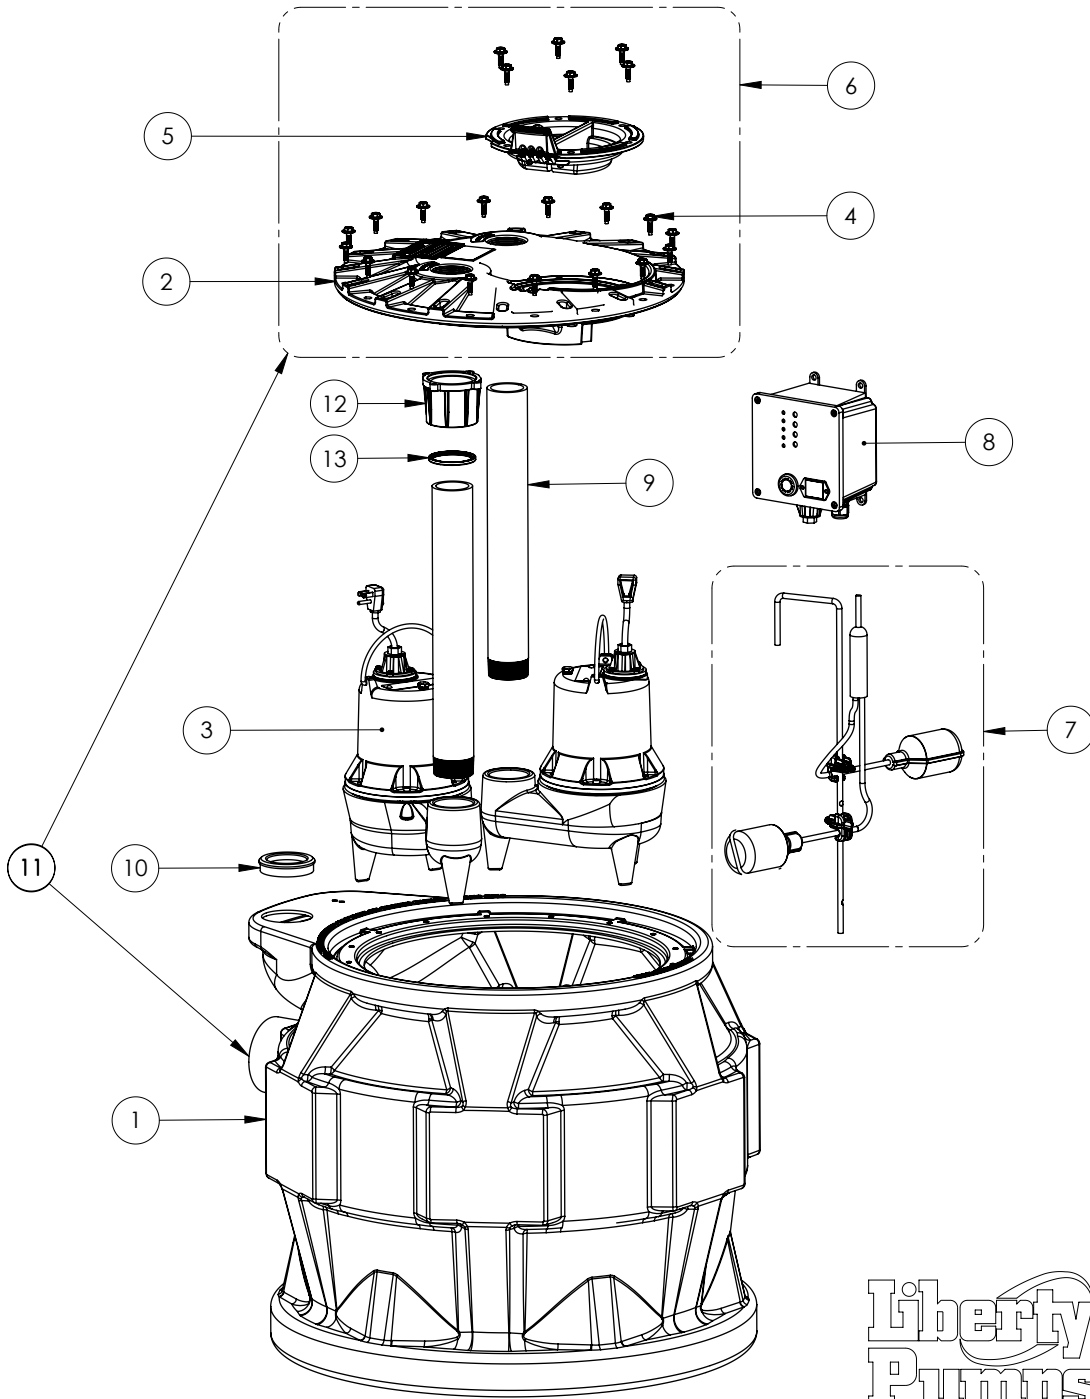

P682XLE51

Liberty
Pumps®

Pro680-Series

P682XLE51

#	PART #	DESCRIPTION	QTY	Note
1	K001435	50320B0, DUPLEX TANK 16 BOLT	1	
2	50340B0	2X2 COVER, 16 BOLT	1	
3	LE51M	1/2 HP SEWAGE PUMP 115V, 10' POWER CORD	2	
4	8155000	WASHER HEAD HEX SCREW	22	
5	K001233	INSPECTION COVER, INCLUDES MOUNTING SCREWS (6)	1	
6	K001436	2X2 PRO680 COVER KIT	1	
7	QT680-10	PRO680 SERIES QUICK TREE KIT 10'	1	
8	69770A0	PDC-115 DUPLEX CONTROLLER	1	
9	K001399	PRO SERIES PIPE KIT 2" SCH80 X17.50"	2	
10	K001014	PIPE SEAL GROMMET 2"	1	
11	K001437	P680 BASIN AND COVER KIT	1	
12	5440000	2" CAP - PRO COVER	1	
13	5441000	2" LIP SEAL	1	