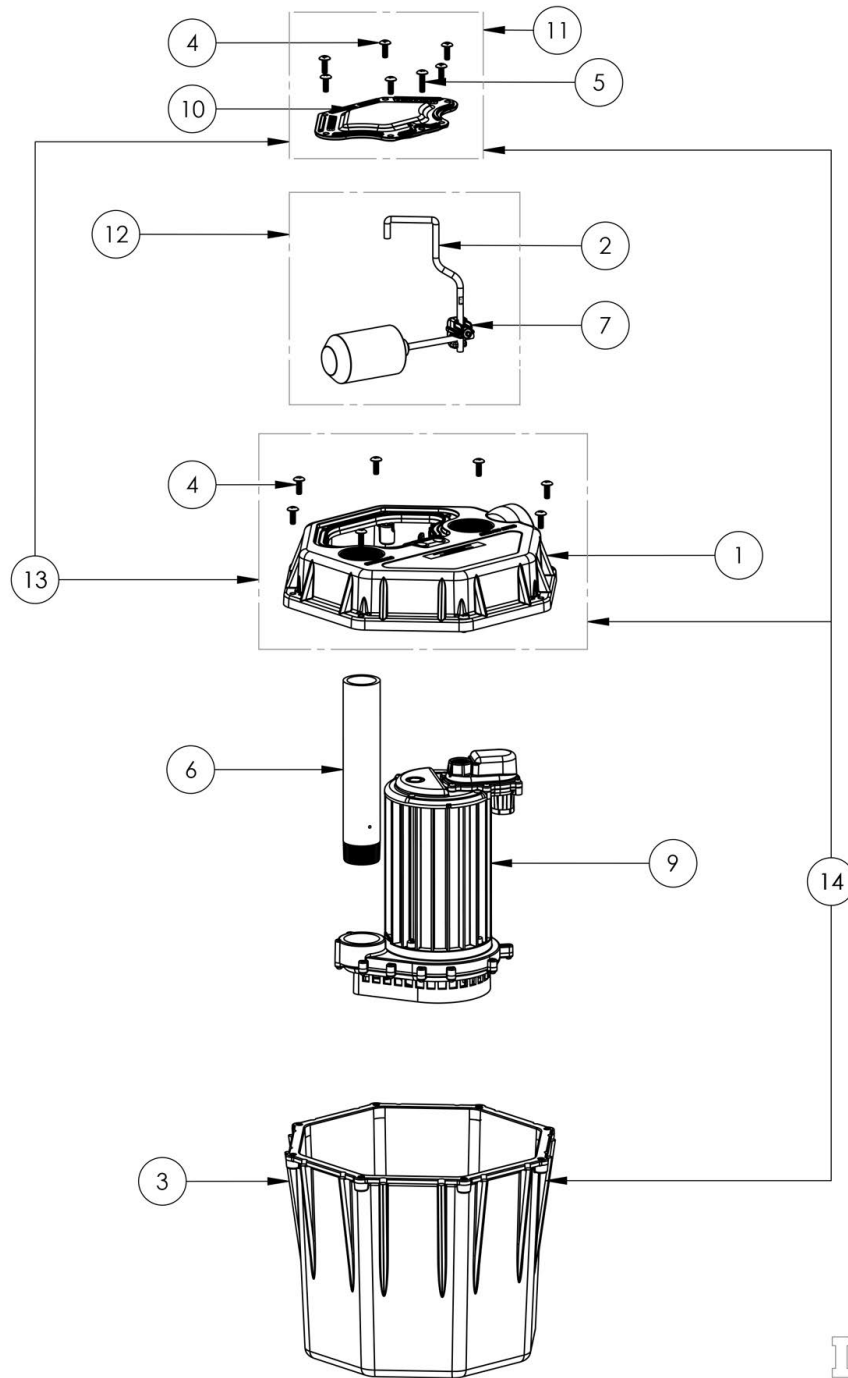

405HV (B36)

405HV**405HV (B36)**

#	PART #	DESCRIPTION	QTY	Note
1	53230BG	405 COVER	1	
2	5360000	404/405 QUICK TREE FLOAT ROD	1	
3	K001157	405 TANK	1	
4	8156000	TRUSS HD, 1/4-20X3/4 18-8 SCREW	14	
5	8157000	TRUSS HD 1/4-20 X 1 18-8 SCREW	1	
6	40500B0	PIPE NIPPLE, PVC SCH 80 x 9 5/8 IN LG, TOE	1	
7	5045000	FLOAT SUPPORT CLAMP 10-24	1	
9	K001160	REPLACEMENT PUMP, INCLUDES PIPE NIPPLE	1	
10	532400B	ACCESS COVER	1	[1]
11	K001151	ACCESS COVER KIT, INCLUDES HARDWARE	1	
12	K001161	SWITCH TREE KIT	1	
13	K001156	COVER KIT, INCLUDES ACCESS COVER AND HARDWARE	1	
14	K001189	TANK, COVER, ACCESS COVER AND HARDWARE	1	

PART NOTES:

[1] - Part requires factory authorized service. Contact Liberty Pumps at 1-800-543-2550