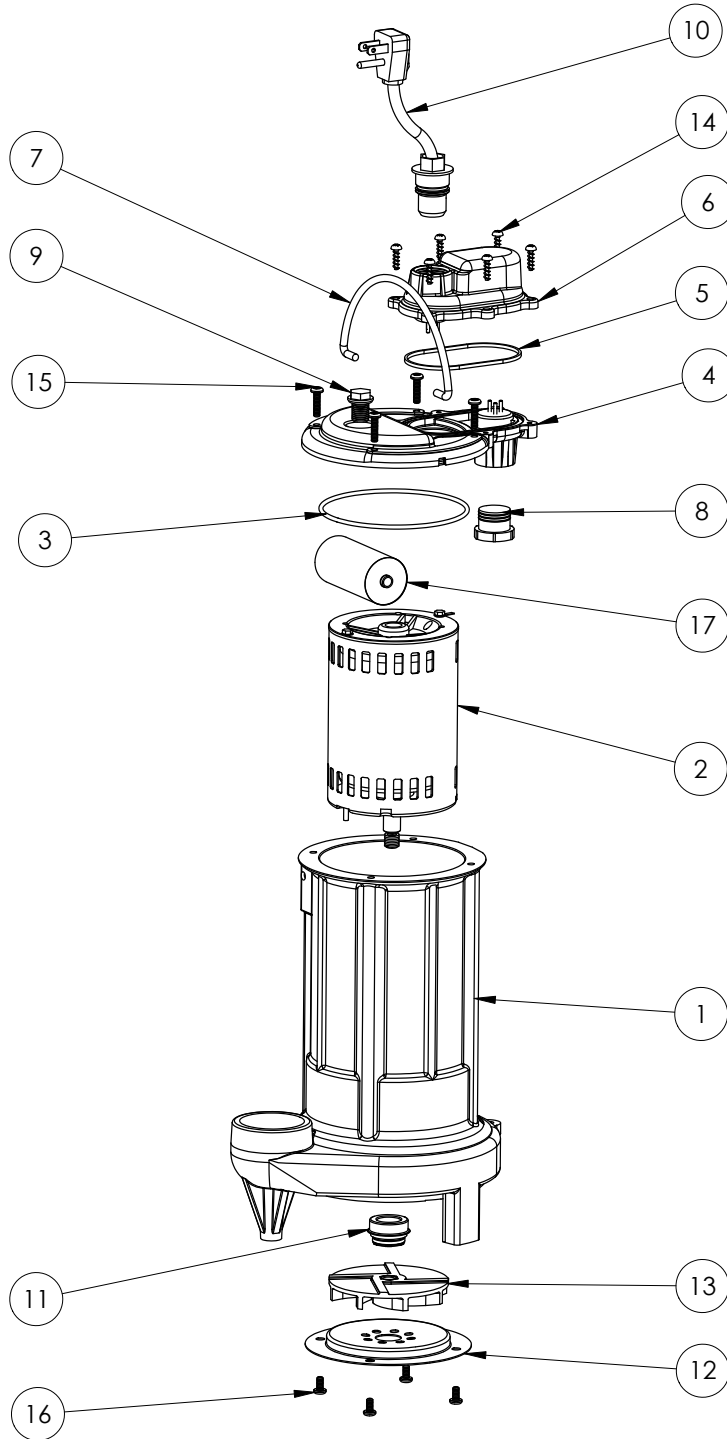

280HV

280HV (B11)

280HV**280HV (B11)**

#	PART #	DESCRIPTION	QTY	Note
1	25160AG	CAST IRON HOUSING WITH HOLE	1	
2	2522000	MOTOR, .5HP 230V	1	[1]
3	2357000	O-RING	1	[1]
4	240600G	MOTOR COVER, GREY	1	
5	K001046	SEALRING, CHAMBER COVER	1	
6	240700G	CHAMBER COVER, GREY	1	
7	K001082	HANDLE	1	
8	8105000	PROTECTIVE CAP	1	
9	8089000	OIL PLUG, O-RING ASSEMBLY	1	
10	K001058	POWER CORD, 10FT. 230V	1	
11	5098000	1/2 INCH UNITIZED SEAL	1	
12	2414000	280 SERIES STAMPING INLET	1	
13	K001091	280 SERIES IMPELLER KIT	1	
14	8104200	#10 HILO X 5/8" STAINLESS STEEL SCREW	6	
15	8072000	#10 - 24 x 3/4" SCREW	4	
16	8092000	#10 - 24 x 3/8" SCREW	4	
17	2521000	CAPACITOR	1	

PART NOTES:

[1] - Part requires factory authorized service. Contact Liberty Pumps at 1-800-543-2550