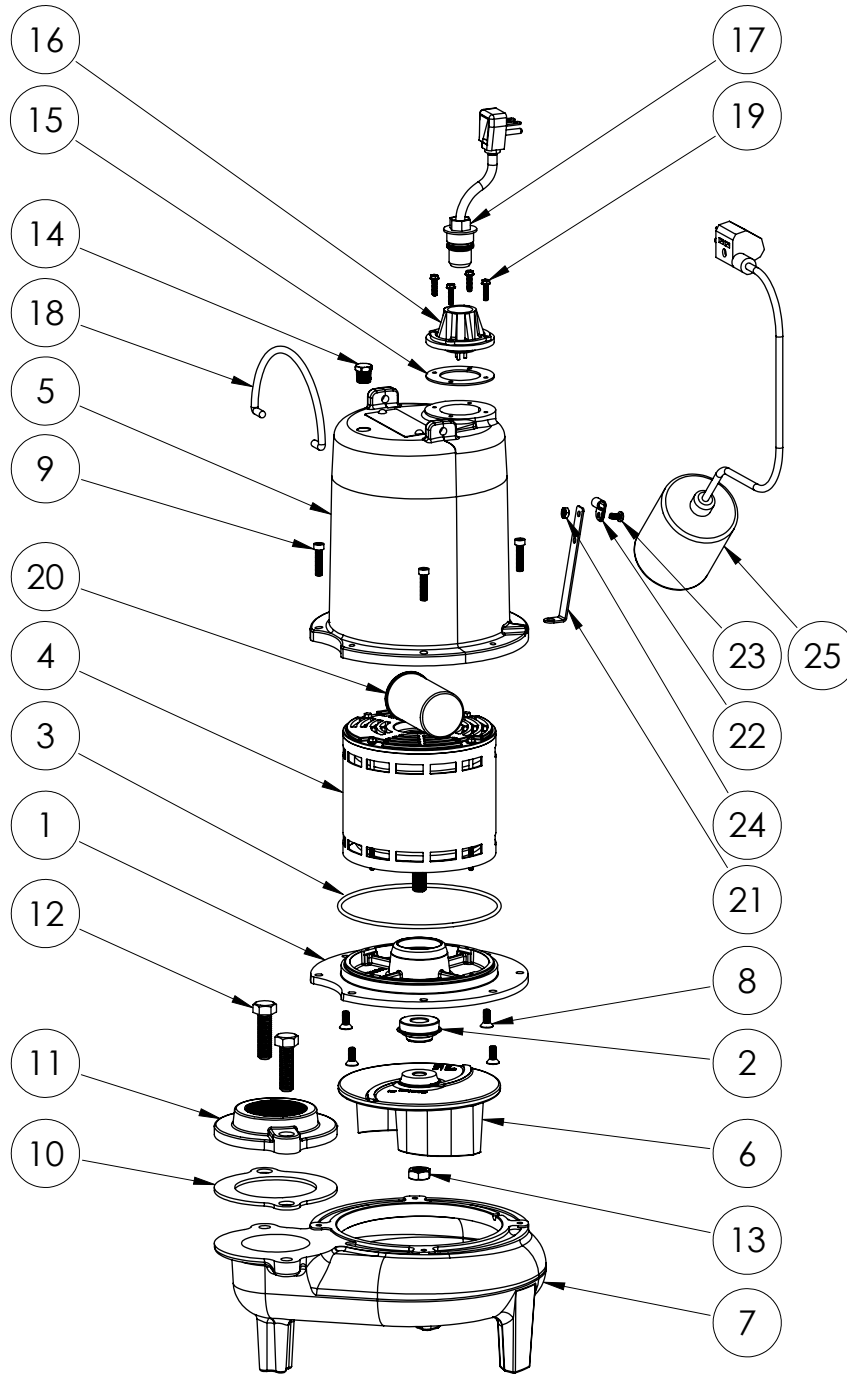

LE72A2-2 (B61)

LE72A2-2B61

LE72A2-2**LE72A2-2 (B61)**

#	PART #	DESCRIPTION	QTY	Note
1	532600R	MOTOR SUPPORT PLATE	1	
2	K001717	KIT, 5/8 UNITIZED 5120000 AND LIP SEAL 5860000	1	
3	5617000	O-RING	1	
4	5341000	MOTOR	1	
5	531400R	MOTOR COVER	1	[1]
6	5130000	IMPELLER, CAST IRON	1	
7	531500R	VOLUTE HOUSING	1	
8	8018000	1/4-20 x 5/8 SLOTTED FLAT HEAD BOLT	4	
9	8091000	1/4-20 x 1 HEX SOCKET HEAD BOLT	4	
10	5129000	FLANGE GASKET, FITS 2" OR 3"	1	
11	K001221	2" DISCHARGE KIT	1	
12	8037000	1/2-13 x 1-3/4 STAINLESS STEEL BOLT	2	
13	8046000	1/2-20 HEX STAINLESS STEEL JAM NUT	1	
14	5071000	BRASS OIL PLUG	1	
15	5060000	CORD PLATE GASKET	1	
16	5014000	CORD PLATE	1	
17	K001059	POWER CORD, 230V, 25 FOOT CORD	1	
18	K001095	STAINLESS STEEL HANDLE	1	
19	8064000	#8-32 x 5/8 HEX WASHER HEAD SCREW	4	
20	51190F0	CAPACITOR	1	
21	5070000	FLOAT SWITCH SUPPORT	1	
22	8014000	CABLE CLAMP	1	
23	8082000	#10-24 x 3/8 EPOXY LOCK SCREW	1	
24	8002000	#10-24 STAINLESS STEEL HEX	1	
25	K001062	PUMP SWITCH, 25FT. INCLUDES MOUNTING HARDWARE	1	

PART NOTES:

[1] - Part requires factory authorized service. Contact Liberty Pumps at 1-800-543-2550