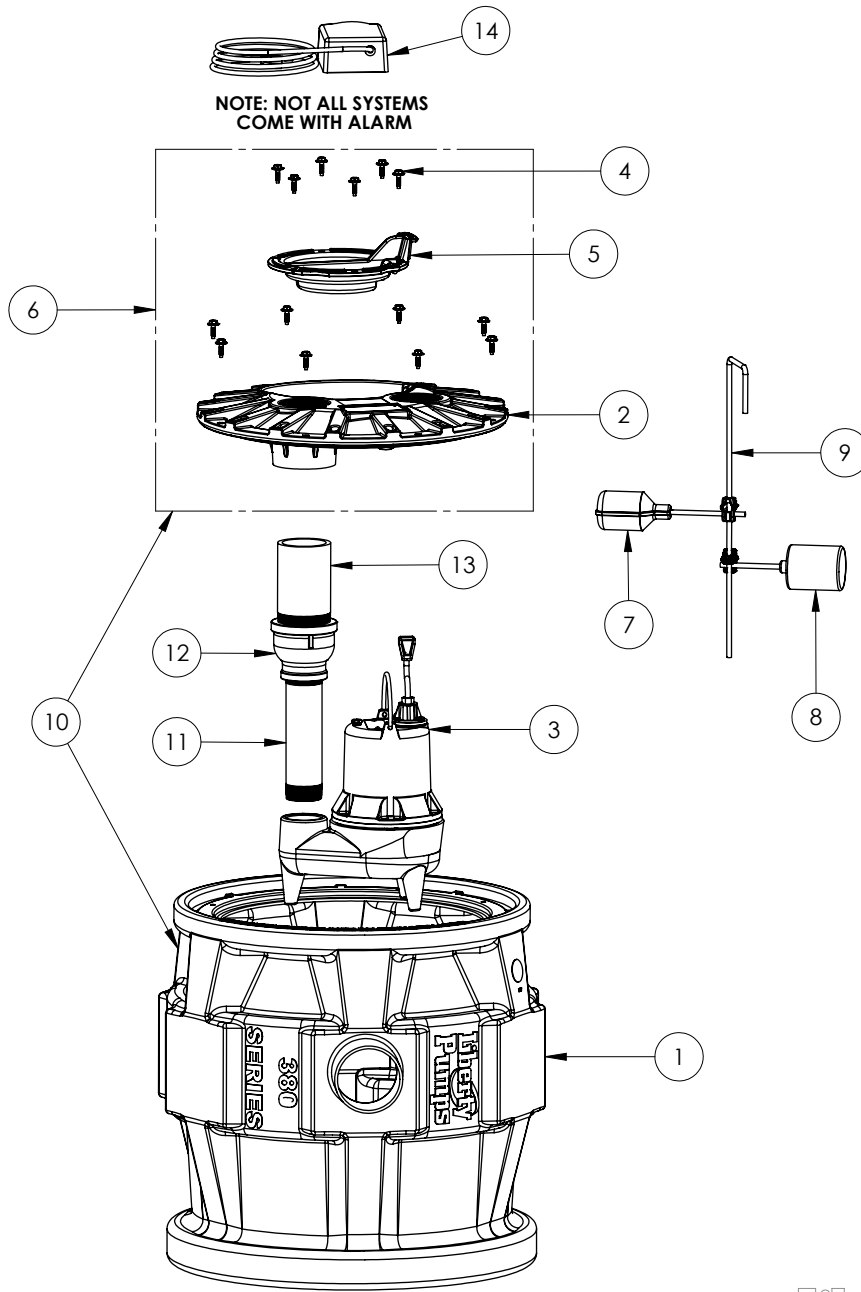

P383LE41 (B10)

P383LE41 (B10)

#	PART #	DESCRIPTION	QTY	Note
1	K001110	PRO380 SERIES 24" BASIN	1	
2	50350A0	3X3 COVER, 8 BOLTS, FOR PVC PIPE	1	
3	LE41M	4/10 HP SEWAGE PUMP 115V, 10' POWER CORD	1	
4	K001162	COVER HARDWARE, WASHER HEAD HEX SCREWS 14 INCLUDED IN KIT	1	
5	K001233	INSPECTION COVER, INCLUDES MOUNTING SCREWS (6)	1	
6	K001102	3X3 COVER ASSEMBLY	1	
7	Pro Series Alarm switch (B10)	REPLACEMENT SWITCH BASED ON SYSTEM LABEL	1	[1]
8	K001054	61130A0 PUMP SWITCH, 10' 115V	1	
9	K001123	QUICKTREE KIT, ROD & CLAMPS ONLY	1	
10	K001102	3X3 COVER ASSEMBLY	1	
11	40400A0	2" SCH80 PVC PIPE	1	
12	4016000	3X2 REDUCER, STEEL COUPLING	1	
13	40660D0	3" SCH80 PVC PIPE	1	
14	SEE NOTE FOR ALARM	ALARM ONLY		[2]
15	K001054	61130A0 PUMP SWITCH, 10' 115V	1	
16	K001144	61130B0 PUMP SWITCH, 25' 115V	1	
17	K001134	FLOAT SWITCH, 20FT CORD, INCLUDES 1 SWITCH PER KIT	1	
18	K001415	60050D0 SWITCH, 10' PILOT DUTY PIGTAIL	1	

**PART NOTES:**

- [1] - \*\*NOTE\*\*
- ALARM SWITCH KITS
- For /A2 Suffix of model number use Part No. K001134
- For /A21 Suffix of model number use Part No. K001415
- For /A2W Suffix of model number use Part No. K001134
- [2] - ALARM PRO SERIES
- FORA2 SUFFIX OF MODEL
- NUMBER: USE PART NO 6225000
- FORA2W SUFFIX OF MODEL
- NUMBER: USE PART NO 6226000
- FORA21 SUFFIX OF MODE
- NUMBER: USE PART NO 6242000
- Part requires factory authorized service. Contact Liberty Pumps at 1-800-543-2550