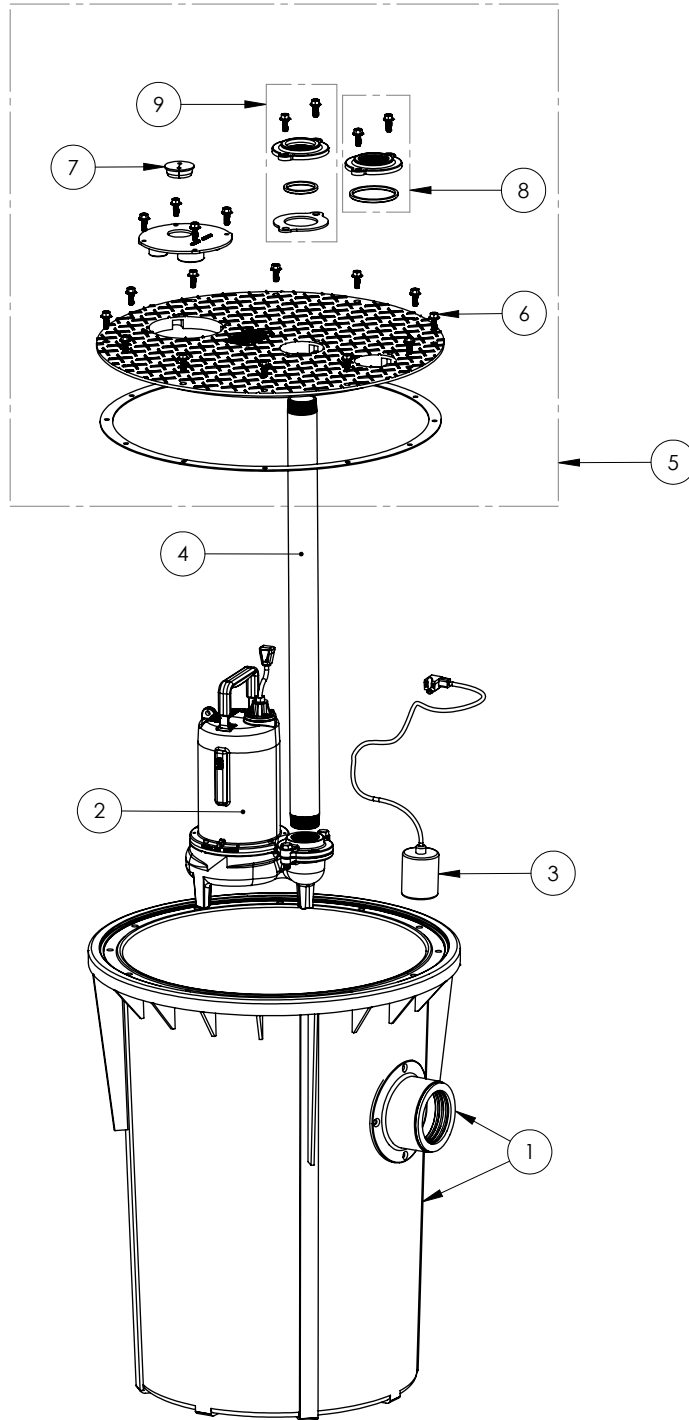

700 SERIES

702/LE102A-2 (B10)

**700 SERIES****702/LE102A-2 (B10)**

<b>#</b>	<b>PART #</b>	<b>DESCRIPTION</b>	<b>QTY</b>	<b>Note</b>
1	K001199	700 SERIES TANK AND CAST IRON HUB KIT	1	
2	LE102M2-2	1 HP SEWAGE PUMP 208-230V 25' POWER CORD	1	
3	K001431	61140B0 PUMP SWITCH, 25' 230V	1	
4	4068000	NIPPLE 2x36 PVC SCH 80	1	
5	K001217	700 SERIES COVER ASSEMBLY	1	
6	1176000	SCREW FLANGE HEAD 3/8"-16	20	
7	45480B0	2" DOUBLE HOLE STOPPER	1	
8	K001390	2" VENT FLANGE KIT	1	
9	K001389	2" DISCHARGE FLANGE KIT	1	

---

702/LE102A-2 (B10)

702\_LE102A-2 (B10)

PAGE