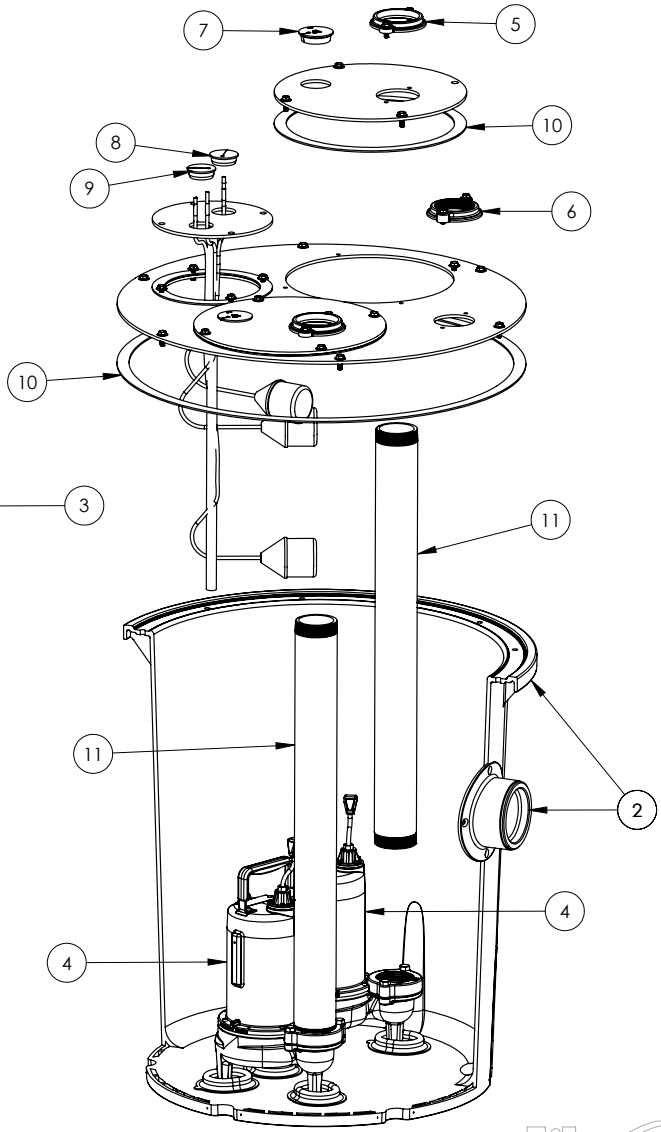

1100 SERIES

1103/LE103M (B10)

1100 SERIES**1103/LE103M (B10)**

#	PART #	DESCRIPTION	QTY	Note
1	K001203	10" INSPECTION COVER WITH FLOAT TREE (FLOATS NOT INCLUDED)	1	
2	K001202	30" X 36" BASIN, WITH CAST IRON INLET HUB	1	
3	K001201	1100 COVER KIT 3" DISCH 3" VENT	1	
4	LE103M3-2	1 HP SEWAGE PUMP 208-230V, 25' POWER CORD	2	
5	K001391	3" DISCHARGE FLANGE KIT	2	
6	K001392	3" VENT FLANGE KIT	1	
7	4508000	2 1/2" STOPPER - SINGLE 5/16" HOLE	2	
8	45480A0	SINGLE HOLE STOPPER	1	
9	45480B0	2" DOUBLE HOLE STOPPER	1	
10	45220C0	GASKET TAPE	1	
11	4067000	NIPPLE 3X36 SCH80 PVC	2	

1103/LE103M (B10)

1103-LE103M_B10-A

PAGE