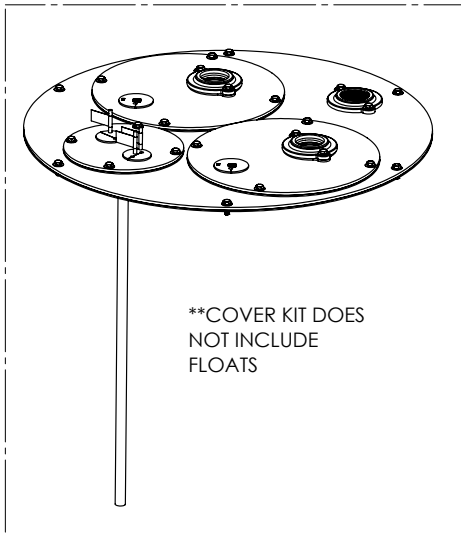

1100 SERIES

1103/LE103M (B10)

1100 SERIES**1103/LE103M (B10)**

#	PART #	DESCRIPTION	QTY	Note
1	K001203	10" INSPECTION COVER WITH FLOAT TREE (FLOATS NOT INCLUDED)	1	
2	K001202	30" X 36" BASIN, WITH CAST IRON INLET HUB	1	
3	K001201	1100 COVER KIT 3" DISCH 3" VENT	1	
4	LE103M3-2	1 HP SEWAGE PUMP 208-230V, 25' POWER CORD	2	
5	K001391	3" DISCHARGE FLANGE KIT	2	
6	K001392	3" VENT FLANGE KIT	1	
7	4508000	2 1/2" STOPPER - SINGLE 5/16" HOLE	2	
8	45480A0	SINGLE HOLE STOPPER	1	
9	45480B0	2" DOUBLE HOLE STOPPER	1	
10	45220C0	GASKET TAPE	1	
11	4067000	NIPPLE 3X36 SCH80 PVC	2	