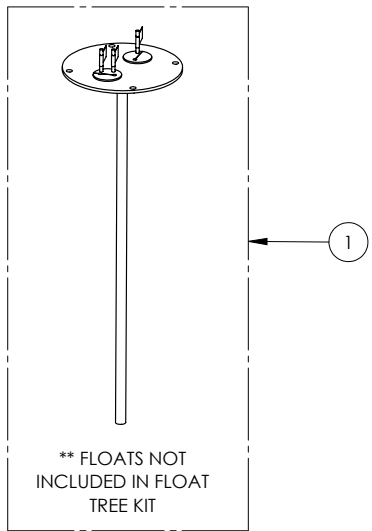

1100 SERIES

1103/LE103M (B10)

1100 SERIES**1103/LE103M (B10)**

#	PART #	DESCRIPTION	QTY	Note
1	K001203	10" INSPECTION COVER WITH FLOAT TREE (FLOATS NOT INCLUDED)	1	
2	K001202	30" X 36" BASIN, WITH CAST IRON INLET HUB	1	
3	K001201	1100 COVER KIT 3" DISCH 3" VENT	1	
4	LE103M3-2	1 HP SEWAGE PUMP 208-230V, 25' POWER CORD	2	
5	K001391	3" DISCHARGE FLANGE KIT	2	
6	K001392	3" VENT FLANGE KIT	1	
7	4508000	2 1/2" STOPPER - SINGLE 5/16" HOLE	2	
8	45480A0	SINGLE HOLE STOPPER	1	
9	45480B0	2" DOUBLE HOLE STOPPER	1	
10	45220C0	GASKET TAPE	1	
11	4067000	NIPPLE 3X36 SCH80 PVC	2	

1103/LE103M (B10)

1103-LE103M_B10-A

PAGE