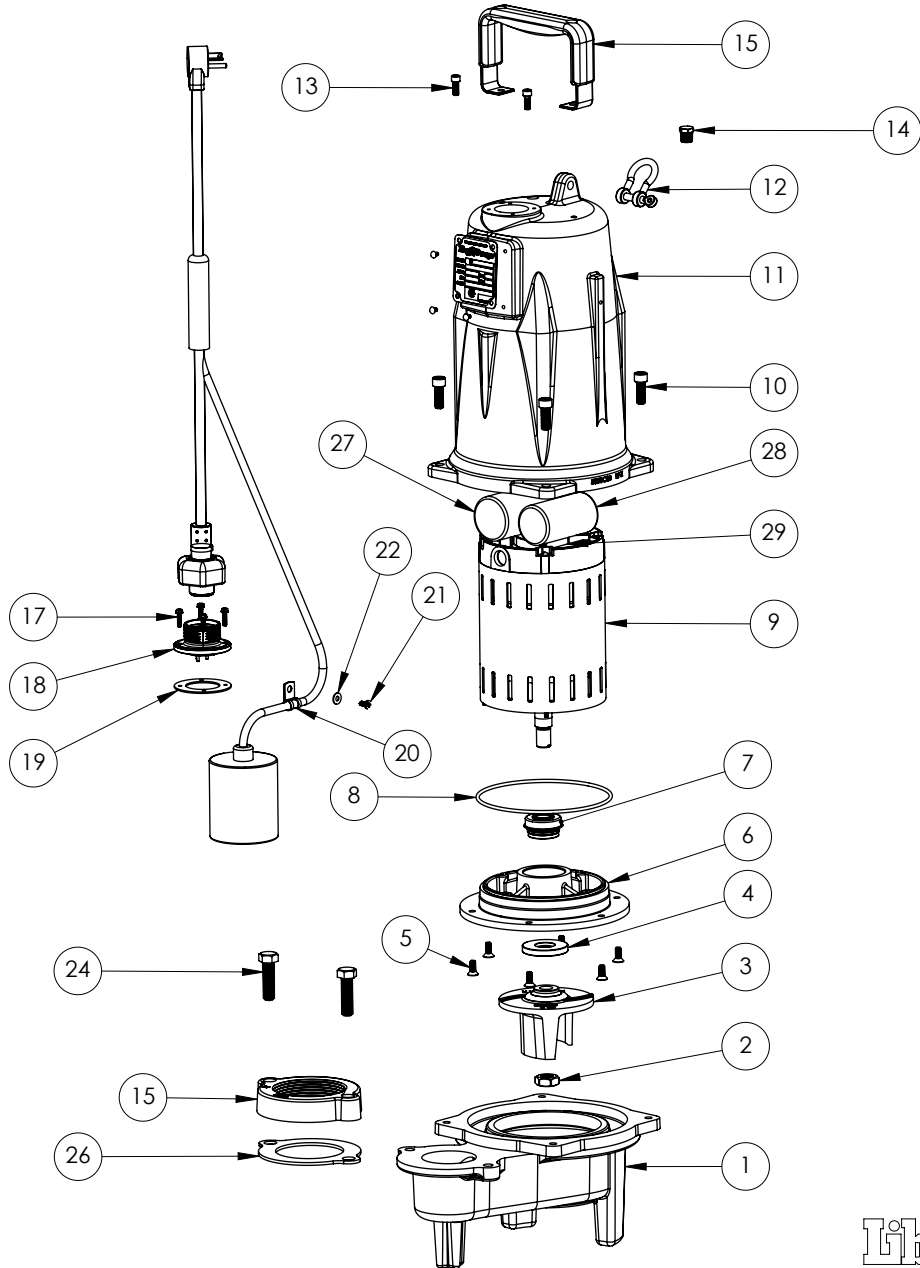

LEH152A3-5-Y (C01)

LEH152A3-5-Y

LEH152A3-5-Y (C01)

#	PART #	DESCRIPTION	QTY	Note
1	58730AR	LEH150 SERIES VOLUTE	1	
2	5887000	NUT, JAM, 5/8-18 HEX S.S.	1	
3	K001323	IMPELLER, CAST IRON, INCLUDES 5887000	1	
4	5618000	DOUBLE LIP SEAL	1	
5	8018000	1/4-20 x 5/8 SLOTTED FLAT HEAD BOLT	6	
6	5851000	MOTOR PLATE	1	
7	5633000	3/4" UNITIZED SHAFT SEAL	1	[1]
8	5617000	O-RING	1	
9	5883000	MOTOR 2HP 230V 1PH 2 POLE LEH (KIT, MTR REPLACE K001665)	1	[1]
10	5862000	BOLT, 3/8-16X1 SHCS SS	4	
11	5850000	MOTOR COVER	1	
12	5611000	SHACKLE	1	
13	8103000	SCREW 1/4-20x5/8" HX SKT SS	2	
14	50710A0	PIPE PLUG, 1/4" HEX HD BRASS NPTF	1	
15	5613000	HANDLE	1	
17	8064000	#8-32 x 5/8 HEX WASHER HEAD SCREW	4	
18	K001216	5619000, CORDPLATE	1	
19	5060000	CORD PLATE GASKET	1	
20	5630000	CABLE CLAMP S.S.	1	
21	8082000	#10-24 x 3/8 EPOXY LOCK SCREW	1	
22	8141000	WASHER, #10 X 1/2 SS	1	
24	8037000	1/2-13 x 1-3/4 STAINLESS STEEL BOLT	2	
25	K001222	3" DISCHARGE KIT	1	
26	5129000	FLANGE GASKET, FITS 2" OR 3"	1	
27	K001227	START CAPACITOR	1	
28	K001228	RUN CAPACITOR	1	
29	K001229	START SWITCH	1	

PART NOTES:

[1] - Part requires factory authorized service. Contact Liberty Pumps at 1-800-543-2550