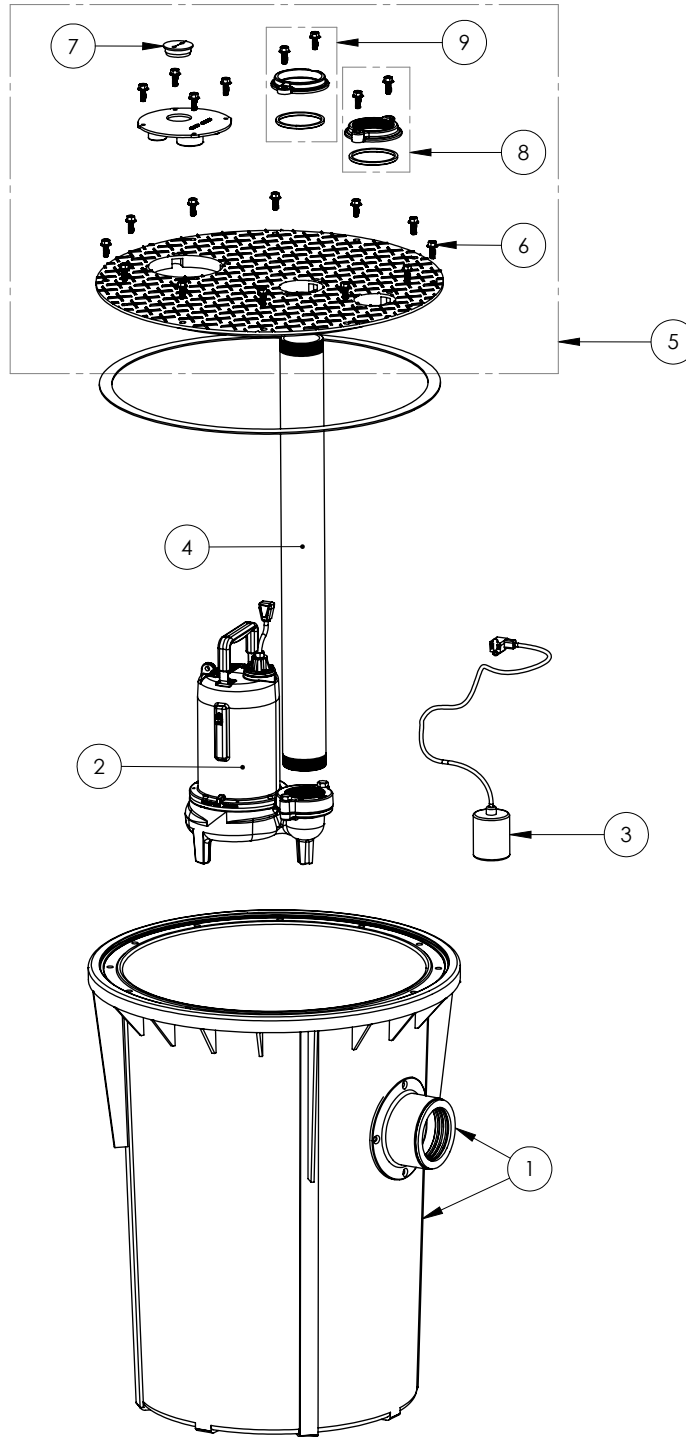

700 SERIES

703/LE72A (B10)

**700 SERIES****703/LE72A (B10)**

<b>#</b>	<b>PART #</b>	<b>DESCRIPTION</b>	<b>QTY</b>	<b>Note</b>
1	K001199	700 SERIES TANK AND CAST IRON HUB KIT	1	
2	LE72M3	3/4 HP SEWAGE PUMP 208-230V, 10' POWER CORD	1	
3	K001001	PUMP SWITCH KIT, INCLUDES MOUNTING HARDWARE	1	
4	4067000	NIPPLE 3X36 SCH80 PVC	1	
5	K001218	SMPLX COVER 3X3X24	1	
6	1176000	SCREW FLANGE HEAD 3/8"-16	20	
7	45480B0	2" DOUBLE HOLE STOPPER	1	
8	K001392	3" VENT FLANGE KIT	1	
9	K001391	3" DISCHARGE FLANGE KIT	1	

---

703/LE72A (B10)

703\_LE72A (B10)

PAGE