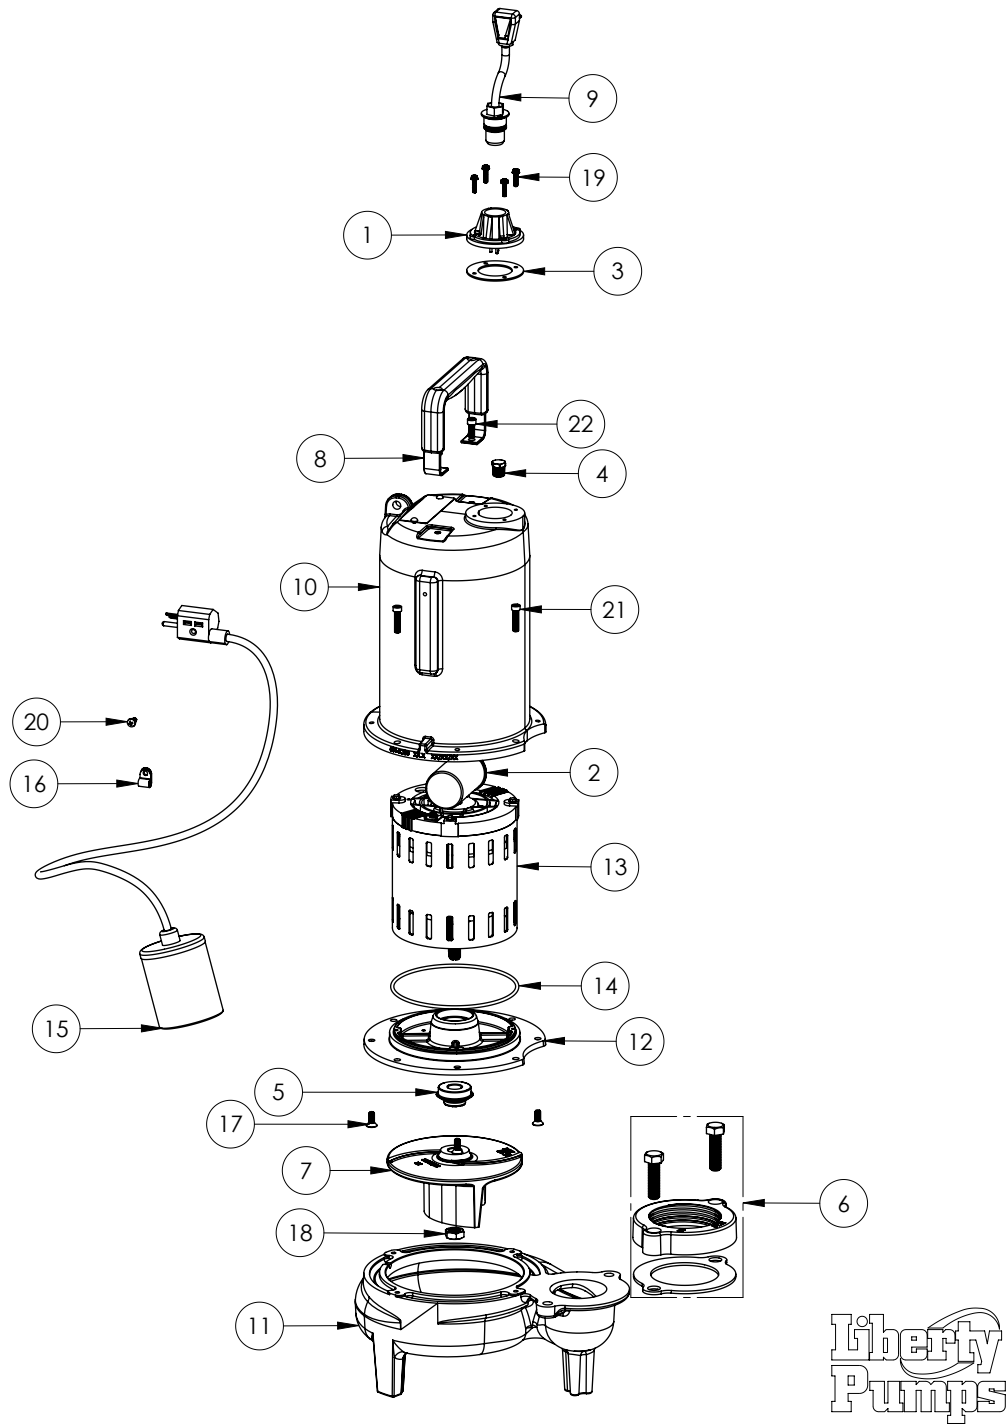

LE102A3-2 (B72)

**LE102A3-2**

**LE102A3-2 (B72)**

#	PART #	DESCRIPTION	QTY	Note
1	5014000	CORD PLATE	1	
2	51190F0	CAPACITOR	1	
3	5060000	CORD PLATE GASKET	1	
4	50710A0	PIPE PLUG, 1/4" HEX HD BRASS NPTF	1	
5	K001717	KIT, 5/8 UNITIZED 5120000 AND LIP SEAL 5860000	1	
6	K001222	3" DISCHARGE KIT	1	
7	K001486	5131000 IMPELLER KIT, INCLUDES 1/2" JAM NUT	1	
8	3411200	HANDLE	1	
9	K001059	POWER CORD, 230V, 25 FOOT CORD	1	
10	531400R	MOTOR COVER	1	[1]
11	531500R	VOLUTE HOUSING	1	
12	53260BR	MOTOR SUPPORT PLATE	1	
13	5332000	MOTOR	1	[1]
14	5617000	O-RING	1	
15	K001431	61140B0 PUMP SWITCH, 25' 230V	1	
16	8014000	CABLE CLAMP	1	
17	8018000	1/4-20 x 5/8 SLOTTED FLAT HEAD BOLT	4	
18	8046000	1/2-20 HEX STAINLESS STEEL JAM NUT	1	
19	8064000	#8-32 x 5/8 HEX WASHER HEAD SCREW	4	
20	8082000	#10-24 x 3/8 EPOXY LOCK SCREW	1	
21	8091000	1/4-20 x 1 HEX SOCKET HEAD BOLT	4	
22	8103000	SCREW 1/4-20x5/8" HX SKT SS	2	

**PART NOTES:**

[1] - Part requires factory authorized service. Contact Liberty Pumps at 1-800-543-2550