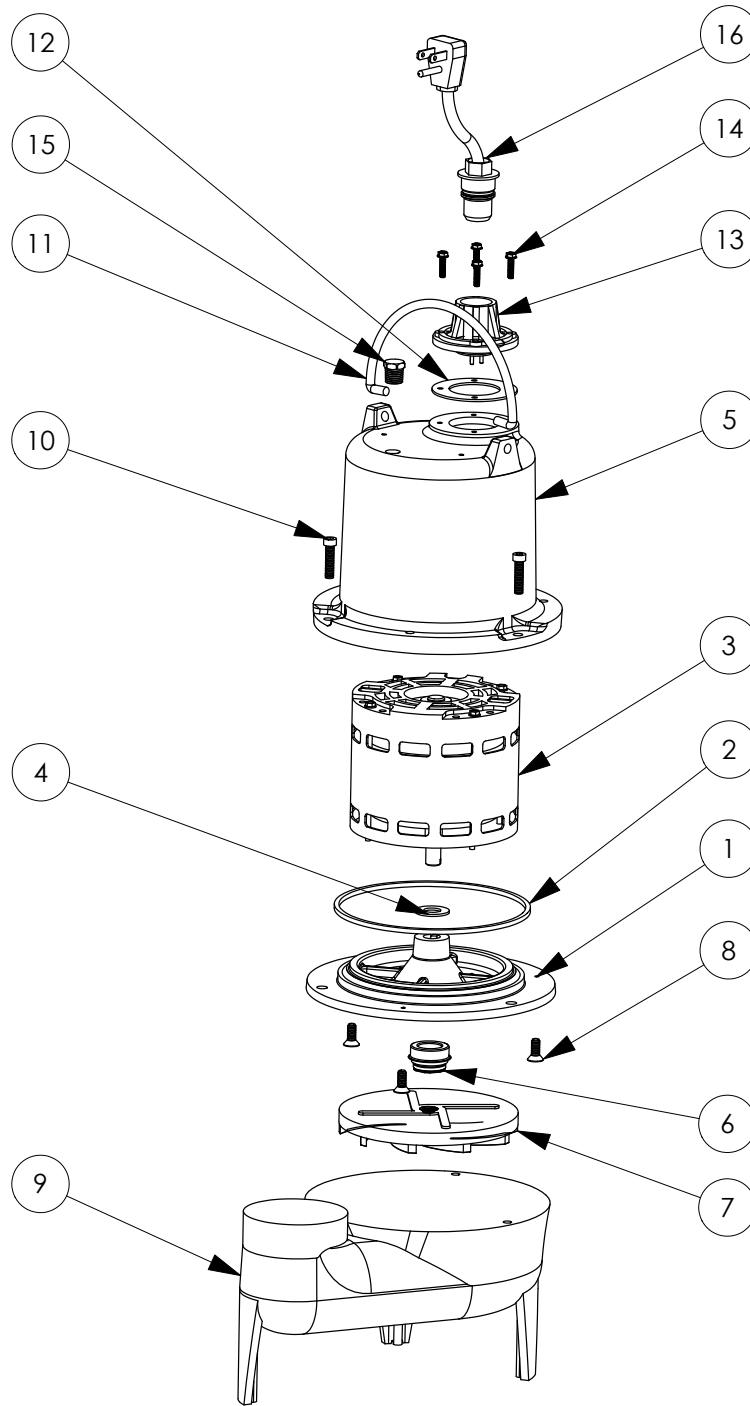

LE41M

LE41M (B10)

LE41M**LE41M (B10)**

#	PART #	DESCRIPTION	QTY	Note
1	5052000	MOTOR SUPPORT PLATE	1	
2	5066000	SEALRING, MOTOR COVER, #254S	1	[1]
3	5176000	MOTOR ASSEMBLY, .5HP	1	
4	5395000	THRUST WASHER	1	
5	535000B	MOTOR CAP, BROWN	1	
6	5098000	1/2 INCH UNITIZED SEAL	1	
7	K001036	IMPELLER	1	
8	8018000	1/4-20 x 5/8 SLOTTED FLAT HEAD BOLT	3	
9	505100R	HOUSING, VOLUTE, BROWN	1	
10	8091000	1/4-20 x 1 HEX SOCKET HEAD BOLT	3	
11	K001095	STAINLESS STEEL HANDLE	1	
12	5060000	CORD PLATE GASKET	1	
13	5014000	CORD PLATE	1	
14	8064000	#8-32 x 5/8 HEX WASHER HEAD SCREW	4	
15	5071000	BRASS OIL PLUG	1	
16	K001010	POWER CORD, 115V, 10 FOOT CORD	1	

PART NOTES:

[1] - Part requires factory authorized service. Contact Liberty Pumps at 1-800-543-2550