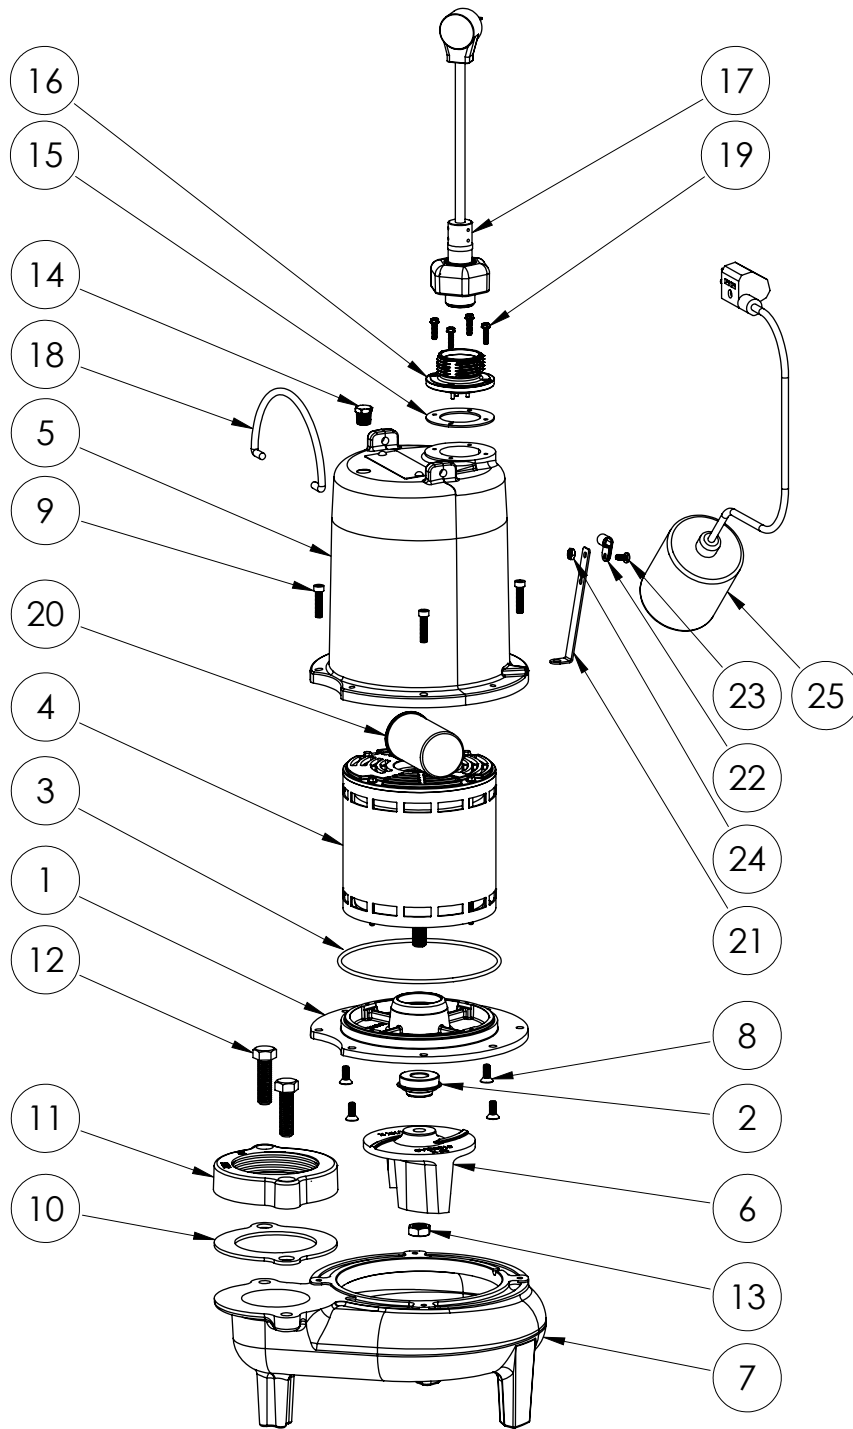

LEH102A3 (B61)

LEH102A3B61

LEH102A3**LEH102A3 (B61)**

#	PART #	DESCRIPTION	QTY	Note
1	532600R	MOTOR SUPPORT PLATE	1	
2	K001717	KIT, 5/8 UNITIZED 5120000 AND LIP SEAL 5860000	1	
3	5617000	O-RING	1	
4	5339000	MOTOR	1	
5	531400R	MOTOR COVER	1	[1]
6	K001488	51300A0 IMPELLER KIT, INCLUDES 1/2" JAM NUT	1	
7	531500R	VOLUTE HOUSING	1	
8	8018000	1/4-20 x 5/8 SLOTTED FLAT HEAD BOLT	4	
9	8091000	1/4-20 x 1 HEX SOCKET HEAD BOLT	4	
10	5129000	FLANGE GASKET, FITS 2" OR 3"	1	
11	K001222	3" DISCHARGE KIT	1	
12	8037000	1/2-13 x 1-3/4 STAINLESS STEEL BOLT	2	
13	8046000	1/2-20 HEX STAINLESS STEEL JAM NUT	1	
14	5071000	BRASS OIL PLUG	1	
15	5060000	CORD PLATE GASKET	1	
16	K001216	5619000, CORDPLATE	1	
17	K001196	POWER CORD, 230V, 10 FOOT CORD	1	
18	K001095	STAINLESS STEEL HANDLE	1	
19	8064000	#8-32 x 5/8 HEX WASHER HEAD SCREW	4	
20	51960A0	CAPACITOR	1	
21	5070000	FLOAT SWITCH SUPPORT	1	
22	8067000	CABLE CLAMP	1	
23	8082000	#10-24 x 3/8 EPOXY LOCK SCREW	1	
24	8002000	#10-24 STAINLESS STEEL HEX	1	
25	K001065	61290A0 FLOAT SWITCH, 230V, 10 FOOT CORD	1	

PART NOTES:

[1] - Part requires factory authorized service. Contact Liberty Pumps at 1-800-543-2550