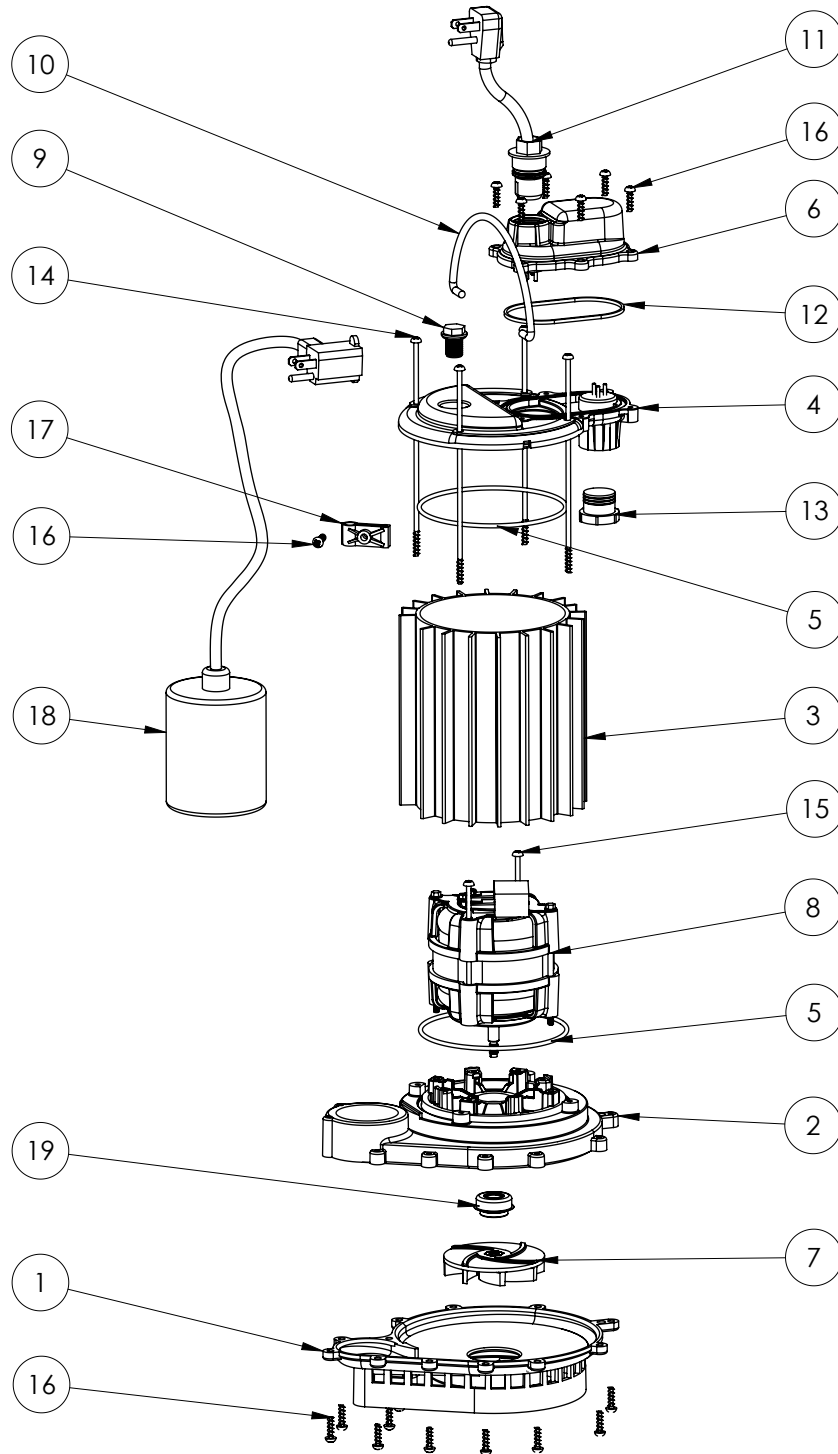

233 (B38)

233 (B38)

#	PART #	DESCRIPTION	QTY	Note
1	233600B	BASE WITH VOLUTE ASSEMBLY	1	
2	23310AB	MOTOR SUPPORT PLATE	1	[1]
3	230700S	MOTOR HOUSING	1	[1]
4	240600B	MOTOR COVER	1	
5	2357000	O-RING	2	[1]
6	240700B	CHAMBER COVER	1	
7	K001331	IMPELLER	1	
8	2415200	PSC MOTOR	1	[1]
9	8089000	OIL PLUG, O-RING ASSEMBLY	1	
10	K001082	HANDLE	1	
11	K001010	POWER CORD, 115V, 10 FOOT CORD	1	
12	K001046	SEALRING, CHAMBER COVER	1	
13	8105000	PROTECTIVE CAP	1	
14	8042200	#10 x 6-1/2 STAINLESS STEEL SCREW	4	[1]
15	8149000	#10 x 3-3/4 POLYFAST SCREW	2	[1]
16	8104200	#10 HILO X 5/8" STAINLESS STEEL SCREW	19	
17	2319000	CLAMP, SWITCH CORD	1	
18	K001054	61130A0 PUMP SWITCH, 10' 115V	1	
19	2309000	5/16 SHAFT SEAL	1	

PART NOTES:

[1] - Part requires factory authorized service. Contact Liberty Pumps at 1-800-543-2550