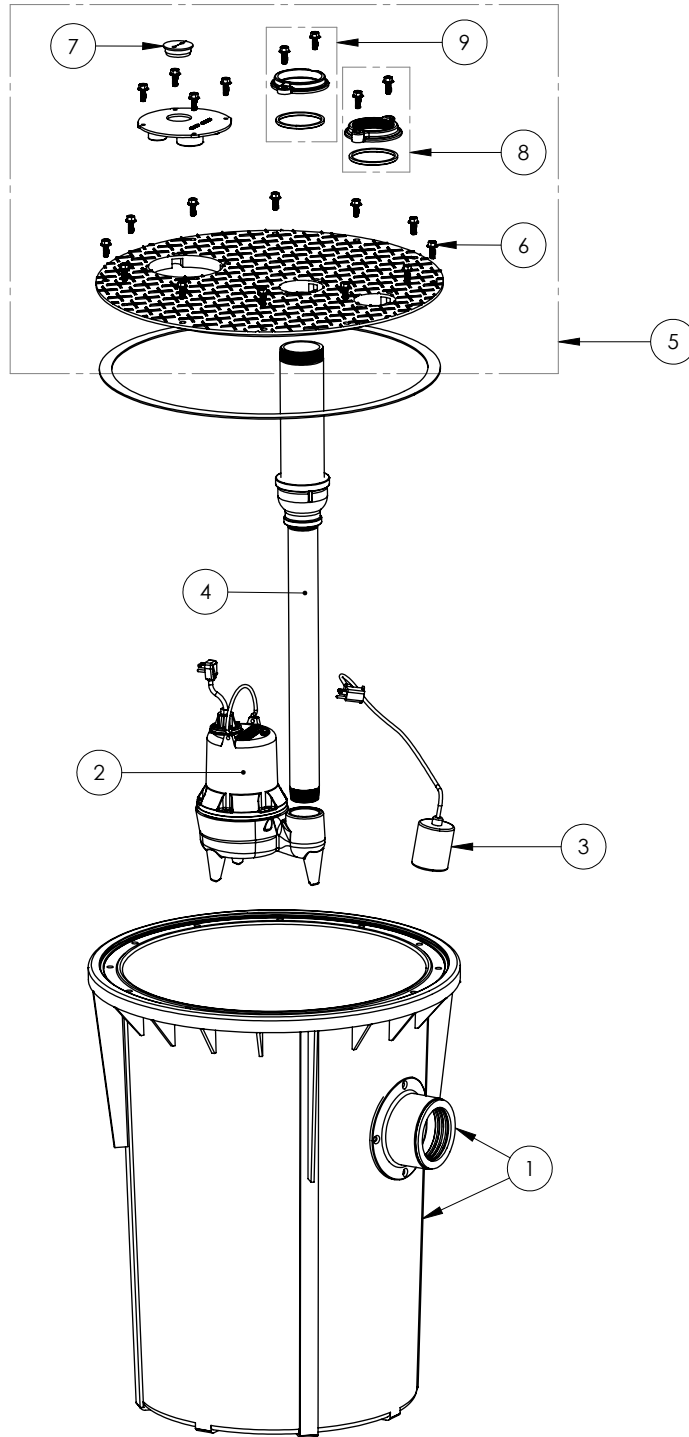

700 SERIES

703/LE51A (B10)

**700 SERIES****703/LE51A (B10)**

<b>#</b>	<b>PART #</b>	<b>DESCRIPTION</b>	<b>QTY</b>	<b>Note</b>
1	K001199	700 SERIES TANK AND CAST IRON HUB KIT	1	
2	LE51A	1/2 HP 2" SOLIDS HANDLING SEWAGE PUMP	1	
3	K001001	PUMP SWITCH KIT, INCLUDES MOUNTING HARDWARE	1	
4	50990A0	PIPE ASSEMBLY 2X3" 1100/700	1	
5	K001218	SMPLX COVER 3X3X24	1	
6	1176000	SCREW FLANGE HEAD 3/8"-16	20	
7	45480B0	2" DOUBLE HOLE STOPPER	1	
8	K001392	3" VENT FLANGE KIT	1	
9	K001391	3" DISCHARGE FLANGE KIT	1	

---

703/LE51A (B10)

703\_LE51A (B10)

PAGE