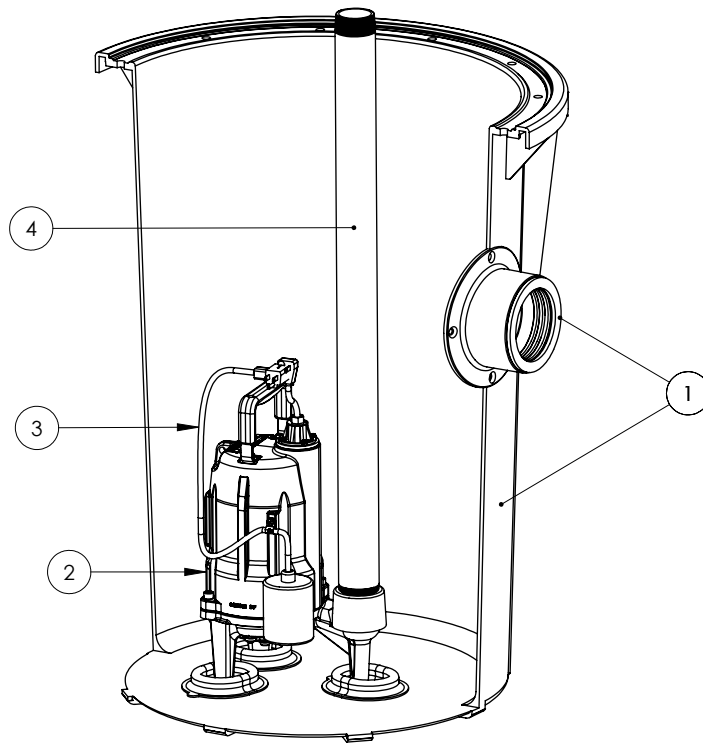

700 SERIES

702/PRG102A (B10)

700 SERIES**702/PRG102A (B10)**

#	PART #	DESCRIPTION	QTY	Note
1	K001199	700 SERIES TANK AND CAST IRON HUB KIT	1	
2	PRG102M	PROVORE RESIDENTIAL GRINDER 230V	1	
3	K001019	61140A0 PUMP SWITCH, 10' 230V, INCLUDES MOUNTING HARDWARE	1	
4	4068000	NIPPLE 2x36 PVC SCH 80	1	
5	K001217	700 SERIES COVER ASSEMBLY	1	
6	1176000	SCREW FLANGE HEAD 3/8"-16	20	
7	45480B0	2" DOUBLE HOLE STOPPER	1	
8	K001390	2" VENT FLANGE KIT	1	
9	K001389	2" DISCHARGE FLANGE KIT	1	