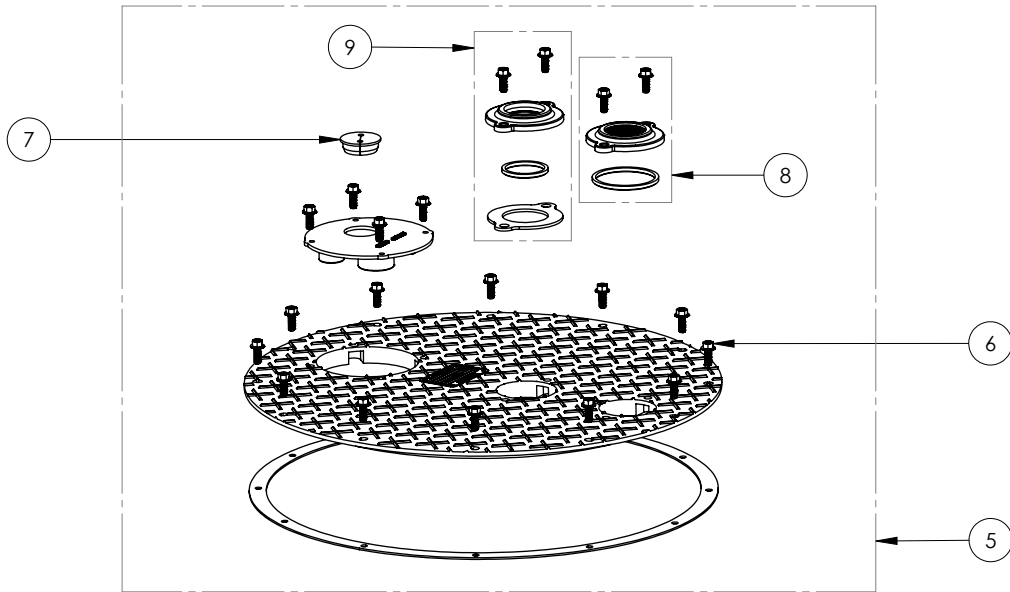

700 SERIES

702/PRG102A (B10)

700 SERIES**702/PRG102A (B10)**

#	PART #	DESCRIPTION	QTY	Note
1	K001199	700 SERIES TANK AND CAST IRON HUB KIT	1	
2	PRG102M	PROVORE RESIDENTIAL GRINDER 230V	1	
3	K001019	61140A0 PUMP SWITCH, 10' 230V, INCLUDES MOUNTING HARDWARE	1	
4	4068000	NIPPLE 2x36 PVC SCH 80	1	
5	K001217	700 SERIES COVER ASSEMBLY	1	
6	1176000	SCREW FLANGE HEAD 3/8"-16	20	
7	45480B0	2" DOUBLE HOLE STOPPER	1	
8	K001390	2" VENT FLANGE KIT	1	
9	K001389	2" DISCHARGE FLANGE KIT	1	

702/PRG102A (B10)

702/PRG102A (B10)

PAGE