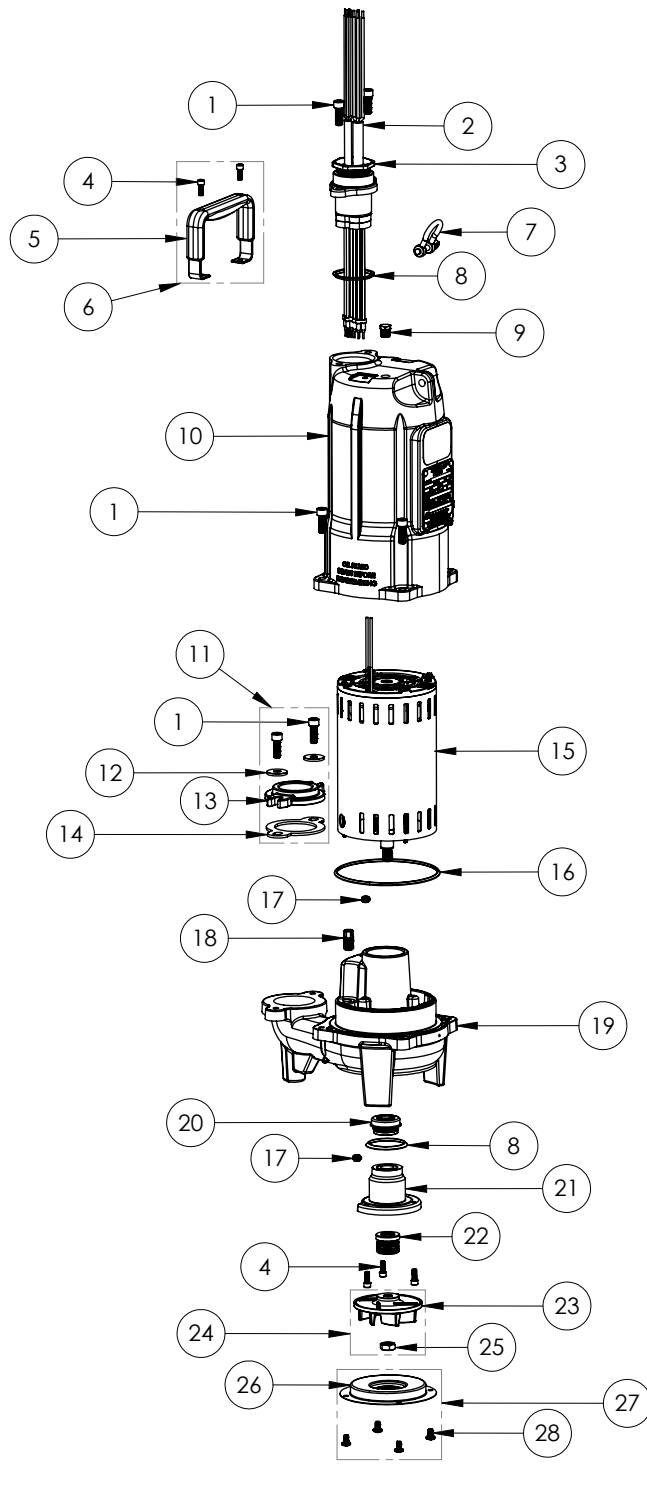

XFL51M-2 (B90)

**XFL51M-2****XFL51M-2 (B90)**

#	PART #	DESCRIPTION	QTY	Note
1	5862000	BOLT, 3/8-16X1 SHCS SS	8	
2	34740D0	CORD CAP 25' WITH JUMPER, 4 CONDUCTOR	1	[1]
3	3467000	1-1/2" NPT THREADED BUSHING	1	[1]
4	8103000	SCREW 1/4-20x5/8" HX SKT SS	5	
5	3411200	HANDLE	1	
6	K001681	HANDLE KIT WITH BOLTS	1	
7	K001680	SHACKLE KIT	1	
8	3428000	O-RING ASTM 568A- 226	2	
9	50710A0	PIPE PLUG, 1/4" HEX HD BRASS NPTF	1	
10	341600R	HOUSING XFL/XLE PAINTED	1	[1]
11	K001421	1.5" DISCHARGE ADAPTER, INCLUDES HARDWARE AND GASKET	1	
12	8158000	WASHER, 3/8 x 1-1/8, SS	2	
13	586100R	1.5" ADAPTER FLANGE	1	
14	5858000	1.5" FLANGE GASKET	1	
15	34220A0	MOTOR, 2 POLE 115V 1PH 60HZ	1	[1]
16	3403000	O-RING	1	
17	34470A0	1/8" STAINLESS STEEL OIL PLUG 18-8	2	
18	3450000	SEAL FAIL PROBE BODY	1	
19	341500R	XFL VOLUTE PAINTED	1	[1]
20	5633000	3/4" UNITIZED SHAFT SEAL	1	[2]
21	3427000	SEAL PLATE WITH BUSHING	1	[1]
22	3429000	SEAL TYPE 2100 18MM	1	[1]
23	34200B0	FLX50 IMPELLER	1	
24	K001684	XFL50 IMPELLER KIT WITH 1/2" NUT	1	
25	8046000	1/2-20 HEX STAINLESS STEEL JAM NUT	1	
26	2902000	STAMPING, INLET	1	
27	K001683	INLET PLATE KIT WITH 1/4" SCREWS	1	
28	3470000	1/4-20X7/16 PPHMS 18-8	4	