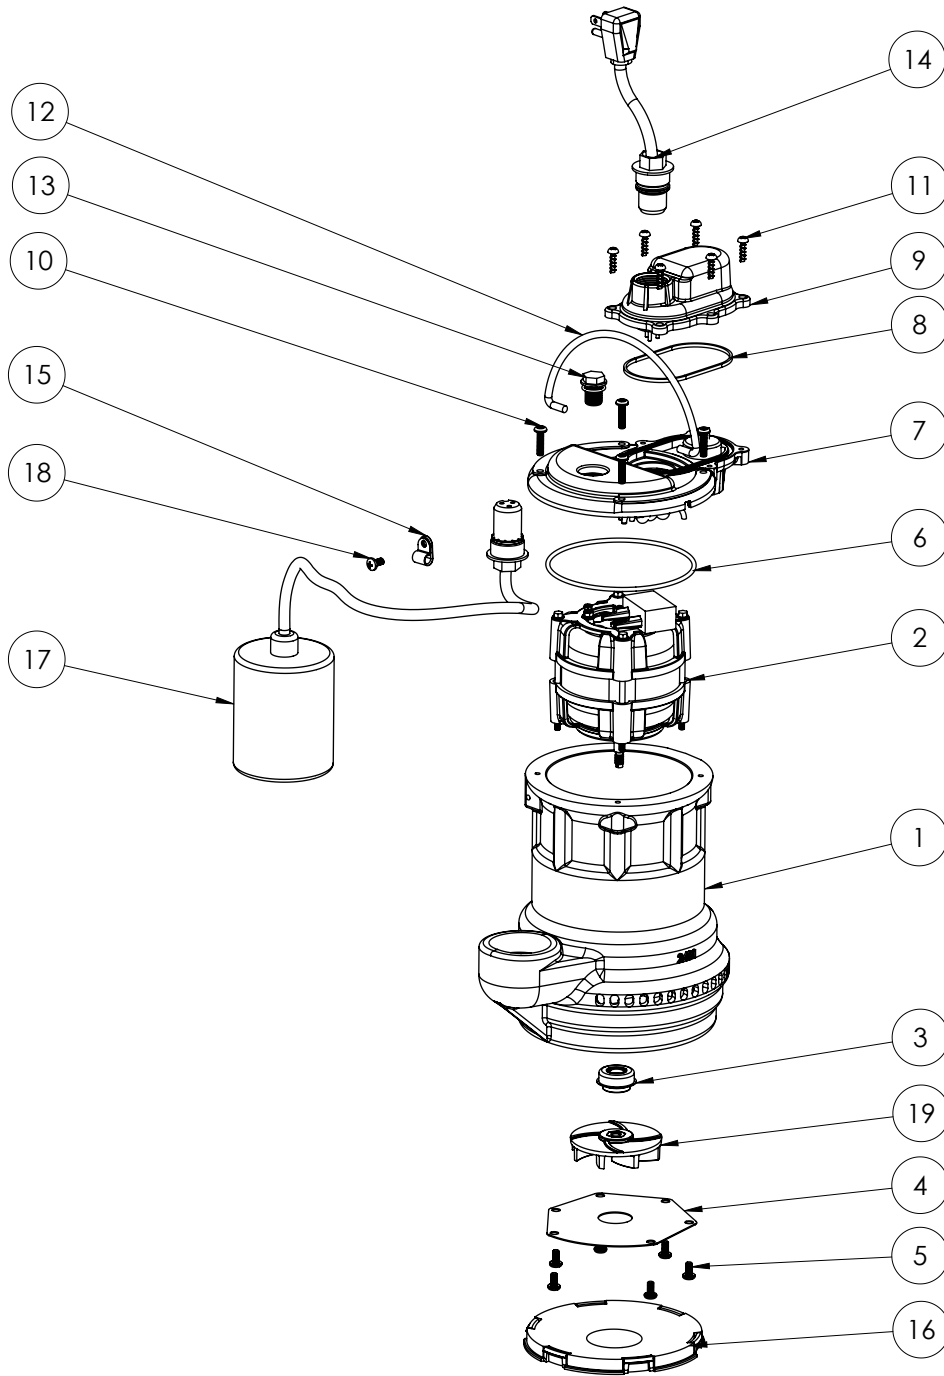

241 (B36)

## 241 (B36)

#	PART #	DESCRIPTION	QTY	Note
1	24110AJ	CAST IRON HOUSING	1	
2	2415200	PSC MOTOR	1	[1]
3	2309000	5/16 SHAFT SEAL	1	
4	24030A0	FLAT VOLUTE PLATE	1	
5	8092000	#10 - 24 x 3/8" SCREW	6	
6	2357000	O-RING	1	[1]
7	240600G	MOTOR COVER, GREY	1	
8	K001046	SEALRING, CHAMBER COVER	1	
9	240700G	CHAMBER COVER, GREY	1	
10	8072000	#10 - 24 x 3/4" SCREW	4	
11	8104200	#10 HILO X 5/8" STAINLESS STEEL SCREW	6	
12	K001082	HANDLE	1	
13	8089000	OIL PLUG, O-RING ASSEMBLY	1	
14	K001010	POWER CORD, 115V, 10 FOOT CORD	1	
15	8014000	CABLE CLAMP	1	
16	25020A0	SOLID BOTTOM PLUG	1	
17	K001080	2405000 MECHANICAL SWITCH W/ QUICKPLUG	1	
18	8082000	#10-24 x 3/8 EPOXY LOCK SCREW	1	
19	2416000	IMPELLER	1	

**PART NOTES:**

[1] - Part requires factory authorized service. Contact Liberty Pumps at 1-800-543-2550