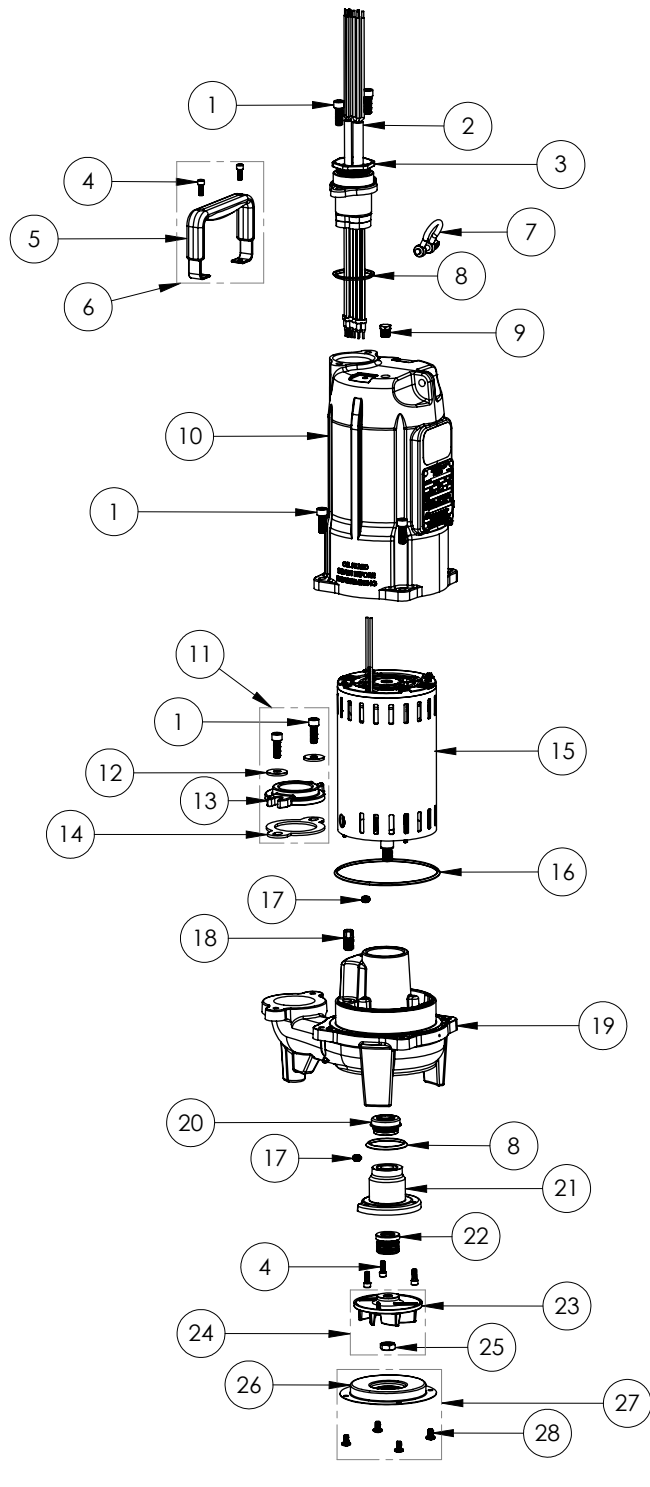

XFL71M-2 (B90)

XFL71M-2**XFL71M-2 (B90)**

#	PART #	DESCRIPTION	QTY	Note
1	5862000	BOLT, 3/8-16X1 SHCS SS	8	
2	34740D0	CORD CAP 25' WITH JUMPER, 4 CONDUCTOR	1	[1]
3	3467000	1-1/2" NPT THREADED BUSHING	1	[1]
4	8103000	SCREW 1/4-20x5/8" HX SKT SS	5	
5	3411200	HANDLE	1	
6	K001681	HANDLE KIT WITH BOLTS	1	
7	K001680	SHACKLE KIT	1	
8	3428000	O-RING ASTM 568A- 226	2	
9	50710A0	PIPE PLUG, 1/4" HEX HD BRASS NPTF	1	
10	341600R	HOUSING XFL/XLE PAINTED	1	[1]
11	K001421	1.5" DISCHARGE ADAPTER, INCLUDES HARDWARE AND GASKET	1	
12	8158000	WASHER, 3/8 x 1-1/8, SS	2	
13	586100R	1.5" ADAPTER FLANGE	1	
14	5858000	1.5" FLANGE GASKET	1	
15	34220A0	MOTOR, 2 POLE 115V 1PH 60HZ	1	[1]
16	3403000	O-RING	1	
17	34470A0	1/8" STAINLESS STEEL OIL PLUG 18-8	2	
18	3450000	SEAL FAIL PROBE BODY	1	
19	341500R	XFL VOLUTE PAINTED	1	[1]
20	5633000	3/4" UNITIZED SHAFT SEAL	1	[2]
21	3427000	SEAL PLATE WITH BUSHING	1	[1]
22	3429000	SEAL TYPE 2100 18MM	1	[1]
23	34200A0	XFL70 IMPELLER	1	
24	K001690	XFL70 IMPELLER KIT WITH 1/2" NUT	1	
25	8046000	1/2-20 HEX STAINLESS STEEL JAM NUT	1	
26	2902000	STAMPING, INLET	1	
27	K001683	INLET PLATE KIT WITH 1/4" SCREWS	1	
28	3470000	1/4-20X7/16 PPHMS 18-8	4	