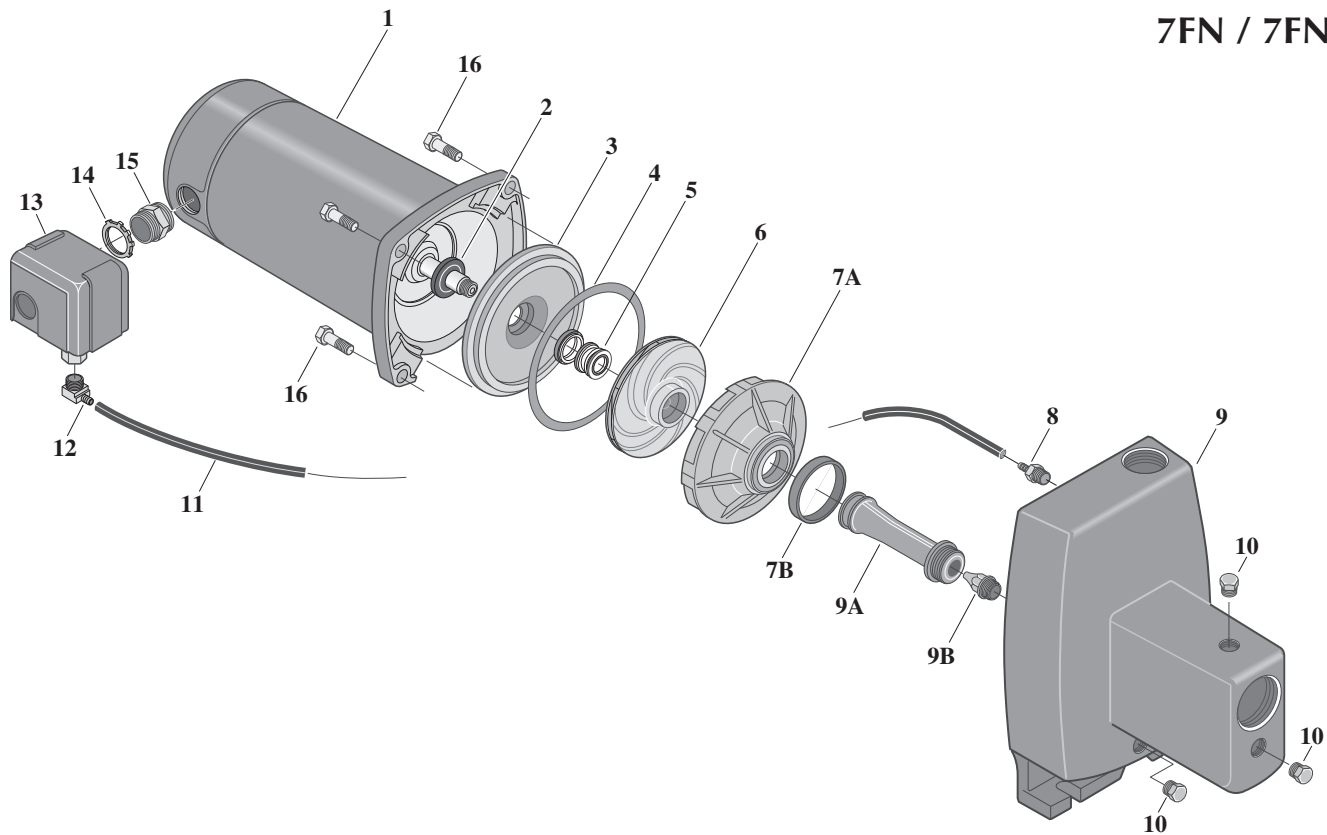

Exploded View 5FN / 5FN-L 7FN / 7FN-L

2331 0296 BK

REPAIR PARTS LIST

Key No.	Part Description	No. Used	5FN 5FN-L 1/2 HP	7FN 7FN-L 3/4 HP
1	Motor	1	J218-582APKG	J218-590PKG
2	Water Slinger	1	17351-0009	17351-0009
3	Seal Plate	1	N3-9	N3-9
4	Seal Plate Gasket	1	N20-35	N20-35
5	Shaft Seal	1	U109-6A	U109-6A
6	Impeller	1	J105-40P	J105-42P
7A	Diffuser	1	L1-25P	L1-25P
7B	Diffuser Gasket	1	N20-34	N20-34
8	Barbed Fitting - Straight - 1/4" NPT	1	U111-211T	U111-211T
9	Pump Body - Assembly	1	N176-38	N126-38F
9A	Venturi	(1)	N32P-66	N32P-75
9B	Nozzle	(1)	N34P-17	N34P-21
10	Pipe Plug - 1/4" NPT Hex Hd.	3	U78-941ZPV	U78-941ZPV
11	Tube 3/8" O.D. x 14-1/2" Lg.	1	U37-672P	U37-672P
12	Barbed Fitting - Elbow - 1/4" NPT	1	U111-212T	U111-212T
13	Pressure Switch	1	U217-1225	U27-1202
14	Locknut - 1/2"	1	U36-112ZP	U36-112ZP
15	Connector	1	L43-5C	L43-5C
16	Hex Capscrew - 3/8" - 16 x 1-1/4" Lg.	4	U30-75ZP	U30-75ZP
•	Pressure Gauge	1	U239-2	U239-2