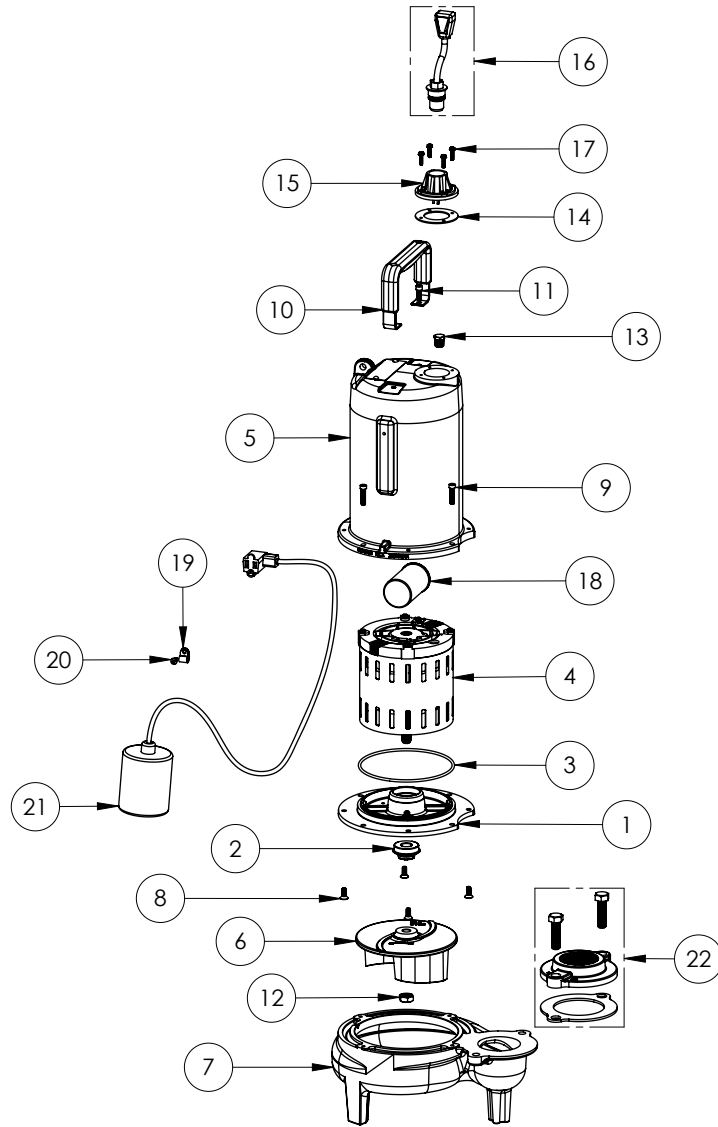

LE71A2-2 (B72)

**LE71A2-2****LE71A2-2 (B72)**

#	PART #	DESCRIPTION	QTY	Note
1	53260BR	MOTOR SUPPORT PLATE	1	
2	K001717	KIT, 5/8 UNITIZED 5120000 AND LIP SEAL 5860000	1	
3	5617000	O-RING	1	
4	5329000	MOTOR	1	[1]
5	531400R	MOTOR COVER	1	[1]
6	5130000	IMPELLER, CAST IRON	1	
7	531500R	VOLUTE HOUSING	1	
8	8018000	1/4-20 x 5/8 SLOTTED FLAT HEAD BOLT	4	
9	8091000	1/4-20 x 1 HEX SOCKET HEAD BOLT	4	
10	3411200	HANDLE	1	
11	8103000	SCREW 1/4-20x5/8" HX SKT SS	2	
12	8046000	1/2-20 HEX STAINLESS STEEL JAM NUT	1	
13	50710A0	PIPE PLUG, 1/4" HEX HD BRASS NPTF	1	
14	5060000	CORD PLATE GASKET	1	
15	5014000	CORD PLATE	1	
16	K001008	POWER CORD, 115V, 25 FOOT CORD	1	
17	8064000	#8-32 x 5/8 HEX WASHER HEAD SCREW	4	
18	51190F0	CAPACITOR	1	
19	8014000	CABLE CLAMP	1	
20	8082000	#10-24 x 3/8 EPOXY LOCK SCREW	1	
21	K001144	61130B0 PUMP SWITCH, 25' 115V	1	
22	K001221	2" DISCHARGE KIT	1	

**PART NOTES:**

[1] - Part requires factory authorized service. Contact Liberty Pumps at 1-800-543-2550