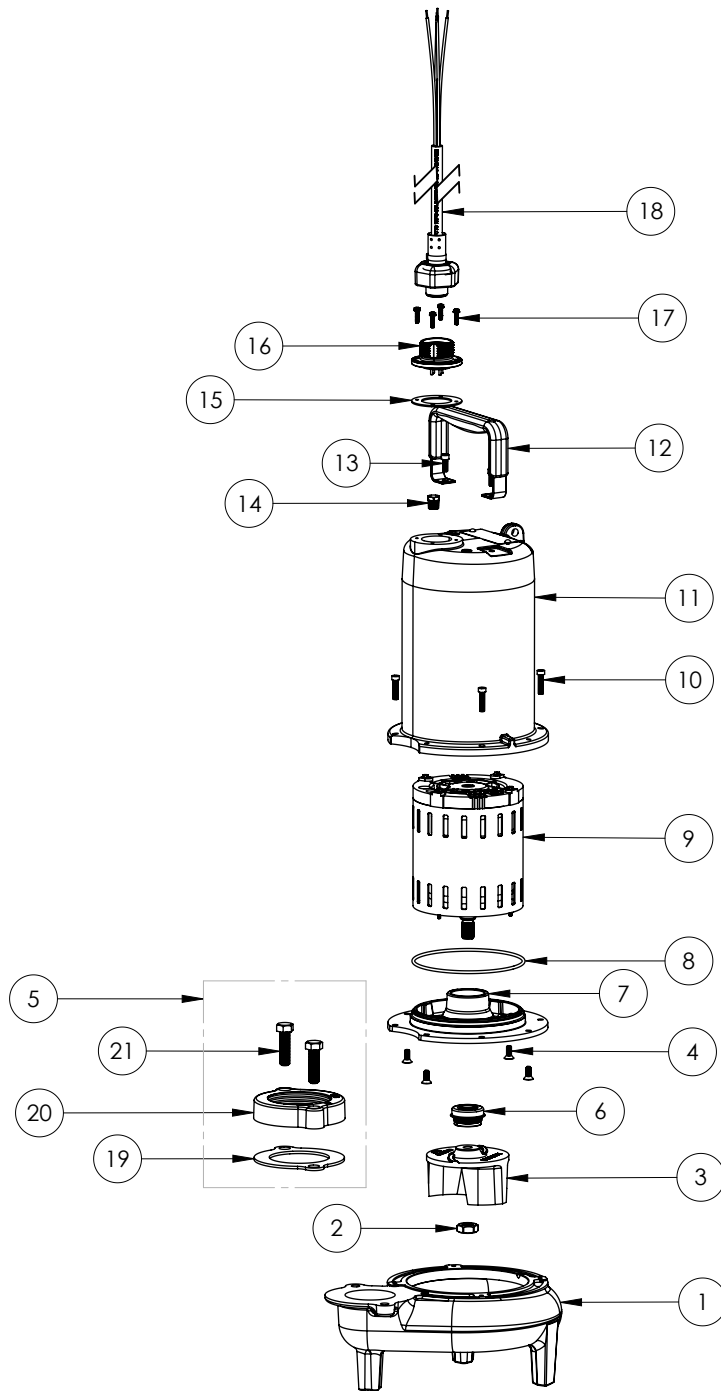

LEH104M3-2 (B75)

**LEH104M3-2****LEH104M3-2 (B75)**

#	PART #	DESCRIPTION	QTY	Note
1	531500R	VOLUTE HOUSING	1	
2	5887000	NUT, JAM, 5/8-18 HEX S.S.	1	
3	K001489	51300B0 IMPELLER KIT, INCLUDES 5/8" JAM NUT	1	
4	8018000	1/4-20 x 5/8 SLOTTED FLAT HEAD BOLT	4	
5	K001222	3" DISCHARGE KIT	1	
6	5633000	3/4" UNITIZED SHAFT SEAL	1	[1]
7	537600R	MOTOR PLATE LE100 3PHASE	1	
8	5617000	O-RING	1	
9	5336000	MOTOR	1	
10	8091000	1/4-20 x 1 HEX SOCKET HEAD BOLT	4	
11	531400R	MOTOR COVER	1	[1]
12	3411200	HANDLE	1	
13	8033000	#8 x 1/4 STAINLESS STEEL SCREW	2	
14	50710A0	PIPE PLUG, 1/4" HEX HD BRASS NPTF	1	
15	5060000	CORD PLATE GASKET	1	
16	K001216	5619000, CORDPLATE	1	
17	8064000	#8-32 x 5/8 HEX WASHER HEAD SCREW	4	
18	K001357	POWER CORD, 25FT	1	
19	5129000	FLANGE GASKET, FITS 2" OR 3"	1	
20	512200R	3" DISCHARGE FLANGE	1	
21	8037000	1/2-13 x 1-3/4 STAINLESS STEEL BOLT	1	

**PART NOTES:**

[1] - Part requires factory authorized service. Contact Liberty Pumps at 1-800-543-2550