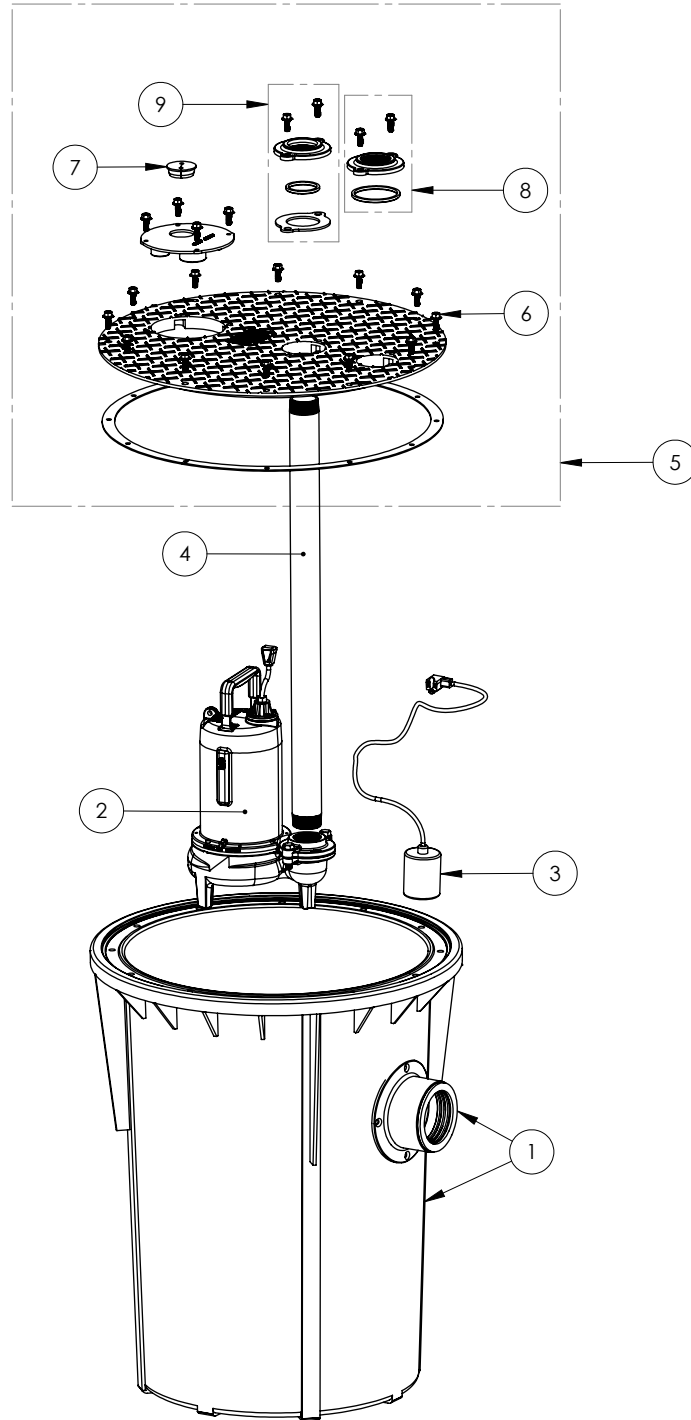

700 SERIES

702/LE72A (B10)

**700 SERIES****702/LE72A (B10)**

<b>#</b>	<b>PART #</b>	<b>DESCRIPTION</b>	<b>QTY</b>	<b>Note</b>
1	K001199	700 SERIES TANK AND CAST IRON HUB KIT	1	
2	LE72M2	3/4 HP SEWAGE PUMP 208-230V 10' POWER CORD	1	
3	K001019	61140A0 PUMP SWITCH, 10' 230V, INCLUDES MOUNTING HARDWARE	1	
4	4068000	NIPPLE 2x36 PVC SCH 80	1	
5	K001217	700 SERIES COVER ASSEMBLY	1	
6	1176000	SCREW FLANGE HEAD 3/8"-16	20	
7	45480B0	2" DOUBLE HOLE STOPPER	1	
9	K001389	2" DISCHARGE FLANGE KIT	1	
8	K001390	2" VENT FLANGE KIT	1	

---

702/LE72A (B10)

702\_LE72A (B10)

PAGE