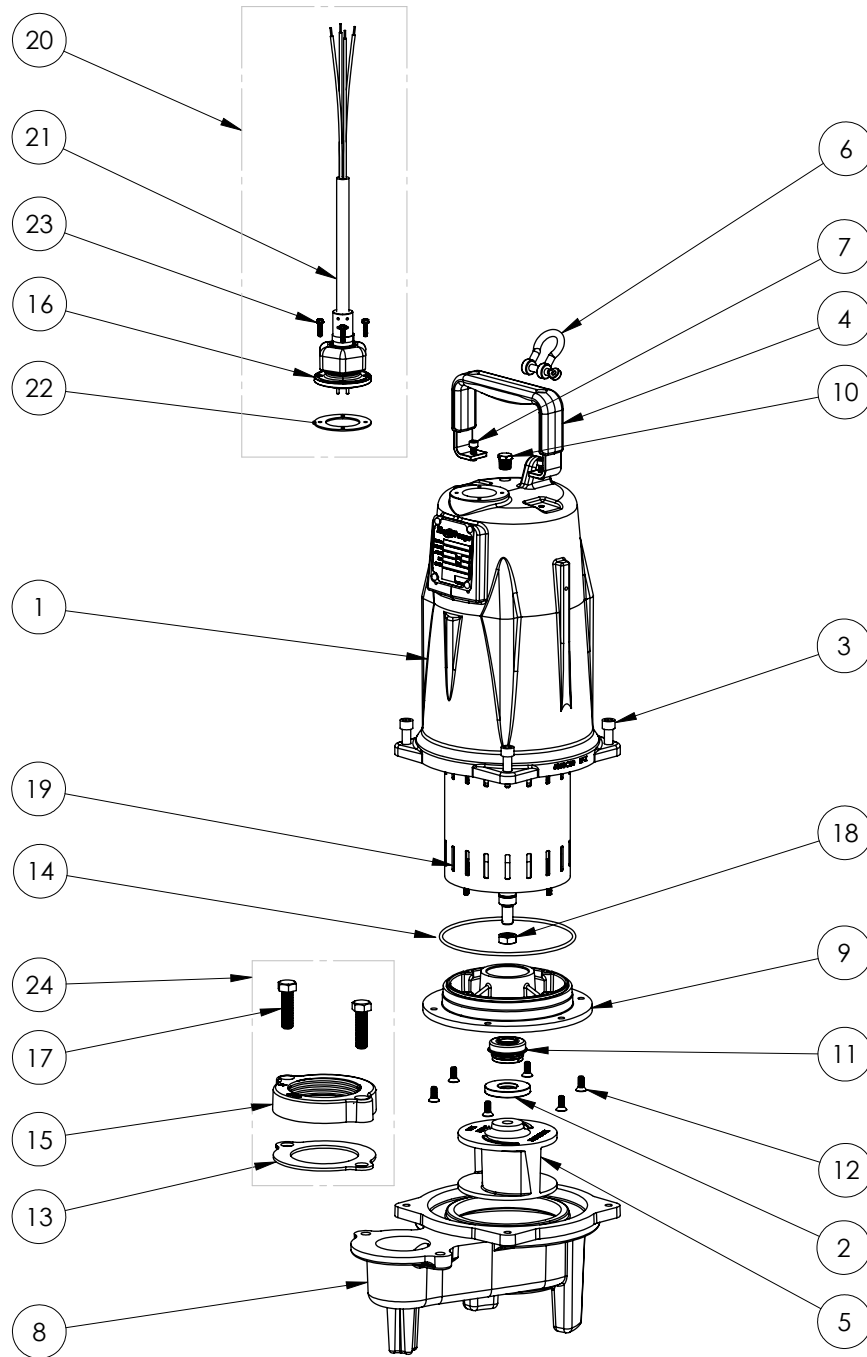

LEH203M3 (B54)

**LEH203M3****LEH203M3 (B54)**

#	PART #	DESCRIPTION	QTY	Note
1	5850000	MOTOR COVER	1	
2	5618000	DOUBLE LIP SEAL	1	
3	5862000	BOLT, 3/8-16X1 SHCS SS	4	
4	5613000	HANDLE	1	
5	K001224	IMPELLER, CAST IRON, INCLUDES 8046000	1	
6	5611000	SHACKLE	1	
7	8103000	SCREW 1/4-20x5/8" HX SKT SS	2	
8	58730BR	LEH200 SERIES VOLUTE	1	
9	5851000	MOTOR PLATE	1	
10	5071000	BRASS OIL PLUG	1	
11	5633000	3/4" UNITIZED SHAFT SEAL	1	[1]
12	8018000	1/4-20 x 5/8 SLOTTED FLAT HEAD BOLT	6	
13	5129000	FLANGE GASKET, FITS 2" OR 3"	1	
14	5617000	O-RING	1	
15	K001222	3" DISCHARGE KIT	1	
16	5629000	CORDPLATE	1	
17	8037000	1/2-13 x 1-3/4 STAINLESS STEEL BOLT	2	
18	8046000	1/2-20 HEX STAINLESS STEEL JAM NUT	1	
19	5884000	MOTOR 2HP 230-460V 3PH LEH	1	[1]
20	K001150	25FT POWER CORD ASSY KIT	1	
21	K001357	POWER CORD, 25FT	1	
22	5060000	CORD PLATE GASKET	1	
23	8064000	#8-32 x 5/8 HEX WASHER HEAD SCREW	4	
24	K001222	3" DISCHARGE KIT	1	

**PART NOTES:**

[1] - Part requires factory authorized service. Contact Liberty Pumps at 1-800-543-2550