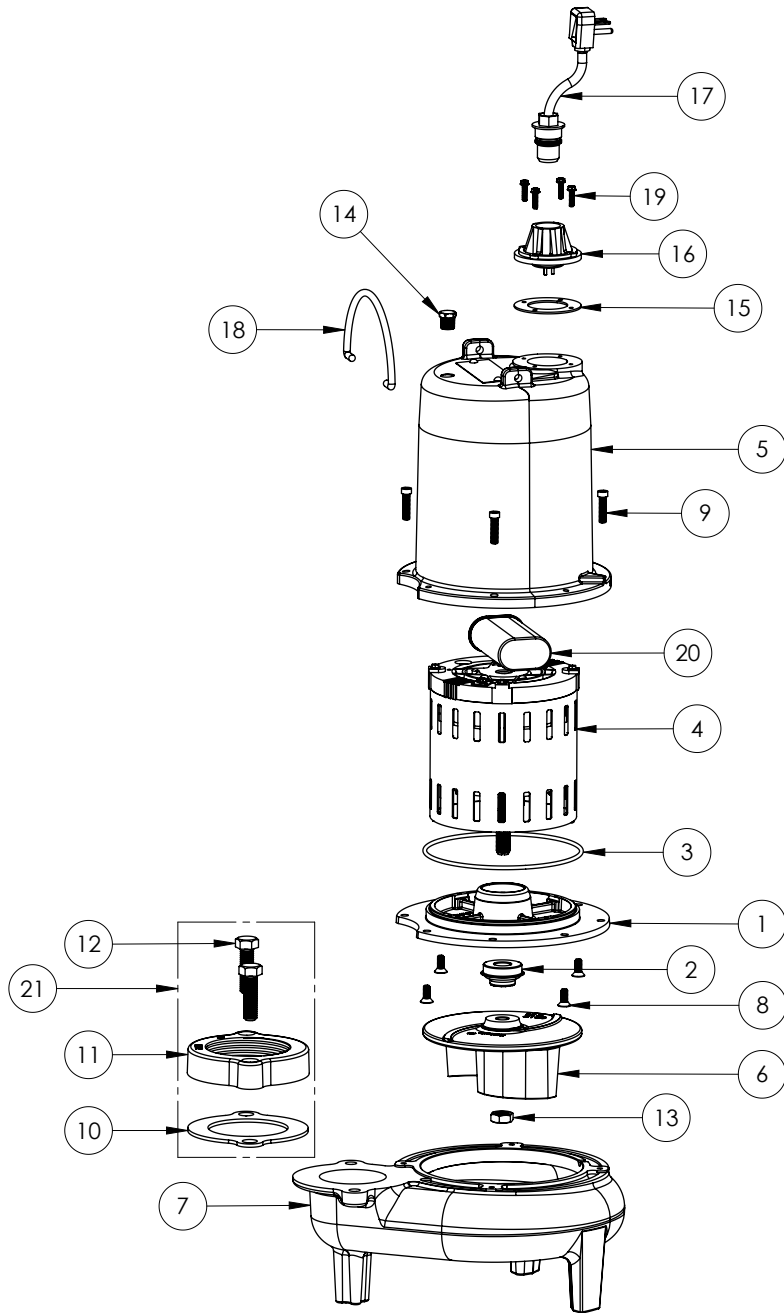

LE72M3

LE72M3 (B62)

Liberty  
Pumps

**LE72M3****LE72M3 (B62)**

| #  | PART #  | DESCRIPTION                                    | QTY | Note |
|----|---------|--|-----|------|
| 1  | 532600R | MOTOR SUPPORT PLATE                            | 1   |      |
| 2  | K001717 | KIT, 5/8 UNITIZED 5120000 AND LIP SEAL 5860000 | 1   |      |
| 3  | 5617000 | O-RING   | 1   |      |
| 4  | 5330000 | MOTOR  | 1   | [1]  |
| 5  | 531400R | MOTOR COVER                                    | 1   | [1]  |
| 6  | 5130000 | IMPELLER, CAST IRON                            | 1   |      |
| 7  | 531500R | VOLUTE HOUSING                                 | 1   |      |
| 8  | 8018000 | 1/4-20 x 5/8 SLOTTED FLAT HEAD BOLT            | 4   |      |
| 9  | 8091000 | 1/4-20 x 1 HEX SOCKET HEAD BOLT                | 4   |      |
| 10 | 5129000 | FLANGE GASKET, FITS 2" OR 3"                   | 1   |      |
| 11 | K001222 | 3" DISCHARGE KIT                               | 1   |      |
| 12 | 8037000 | 1/2-13 x 1-3/4 STAINLESS STEEL BOLT            | 2   |      |
| 13 | 8046000 | 1/2-20 HEX STAINLESS STEEL JAM NUT             | 1   |      |
| 14 | 5071000 | BRASS OIL PLUG                                 | 1   |      |
| 15 | 5060000 | CORD PLATE GASKET                              | 1   |      |
| 16 | 5014000 | CORD PLATE                                     | 1   |      |
| 17 | K001058 | POWER CORD, 10FT. 230V                         | 1   |      |
| 18 | K001095 | STAINLESS STEEL HANDLE                         | 1   |      |
| 19 | 8064000 | #8-32 x 5/8 HEX WASHER HEAD SCREW              | 4   |      |
| 20 | 51190F0 | CAPACITOR                                      | 1   |      |
| 21 | K001222 | 3" DISCHARGE KIT                               |     |      |

**PART NOTES:**

[1] - Part requires factory authorized service. Contact Liberty Pumps at 1-800-543-2550