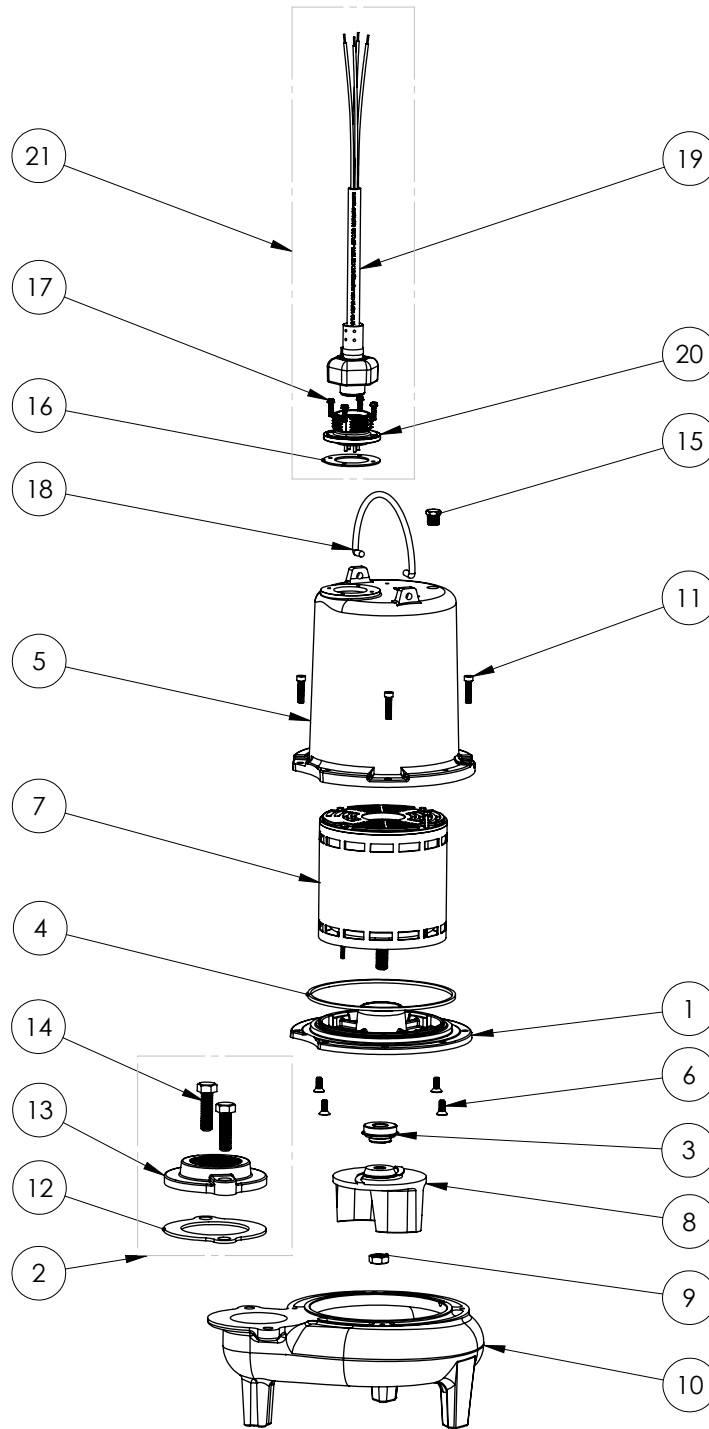

LEH103M2-2 (B25)

**LEH103M2-2****LEH103M2-2 (B25)**

#	PART #	DESCRIPTION	QTY	Note
1	510100R	MOTOR SUPPORT PLATE	1	
2	K001221	2" DISCHARGE KIT	1	
3	K001717	KIT, 5/8 UNITIZED 5120000 AND LIP SEAL 5860000	1	
4	5107000	MOTOR COVER SEALRING	1	[1]
5	527700R	MOTOR COVER	1	
6	8018000	1/4-20 x 5/8 SLOTTED FLAT HEAD BOLT	4	
7	5338000	MOTOR	1	
8	K001488	51300A0 IMPELLER KIT, INCLUDES 1/2" JAM NUT	1	
9	8046000	1/2-20 HEX STAINLESS STEEL JAM NUT	1	
10	510200R	VOLUTE HOUSING	1	
11	8091000	1/4-20 x 1 HEX SOCKET HEAD BOLT	4	
12	5129000	FLANGE GASKET, FITS 2" OR 3"	1	
13	K001221	2" DISCHARGE KIT	1	
14	8037000	1/2-13 x 1-3/4 STAINLESS STEEL BOLT	2	
15	5071000	BRASS OIL PLUG	1	
16	5060000	CORD PLATE GASKET	1	
17	8064000	#8-32 x 5/8 HEX WASHER HEAD SCREW	4	
18	K001095	STAINLESS STEEL HANDLE	1	
19	K001357	POWER CORD, 25FT	1	
20	5629000	CORDPLATE	1	
21	K001150	25FT POWER CORD ASSY KIT	1	

**PART NOTES:**

[1] - Part requires factory authorized service. Contact Liberty Pumps at 1-800-543-2550