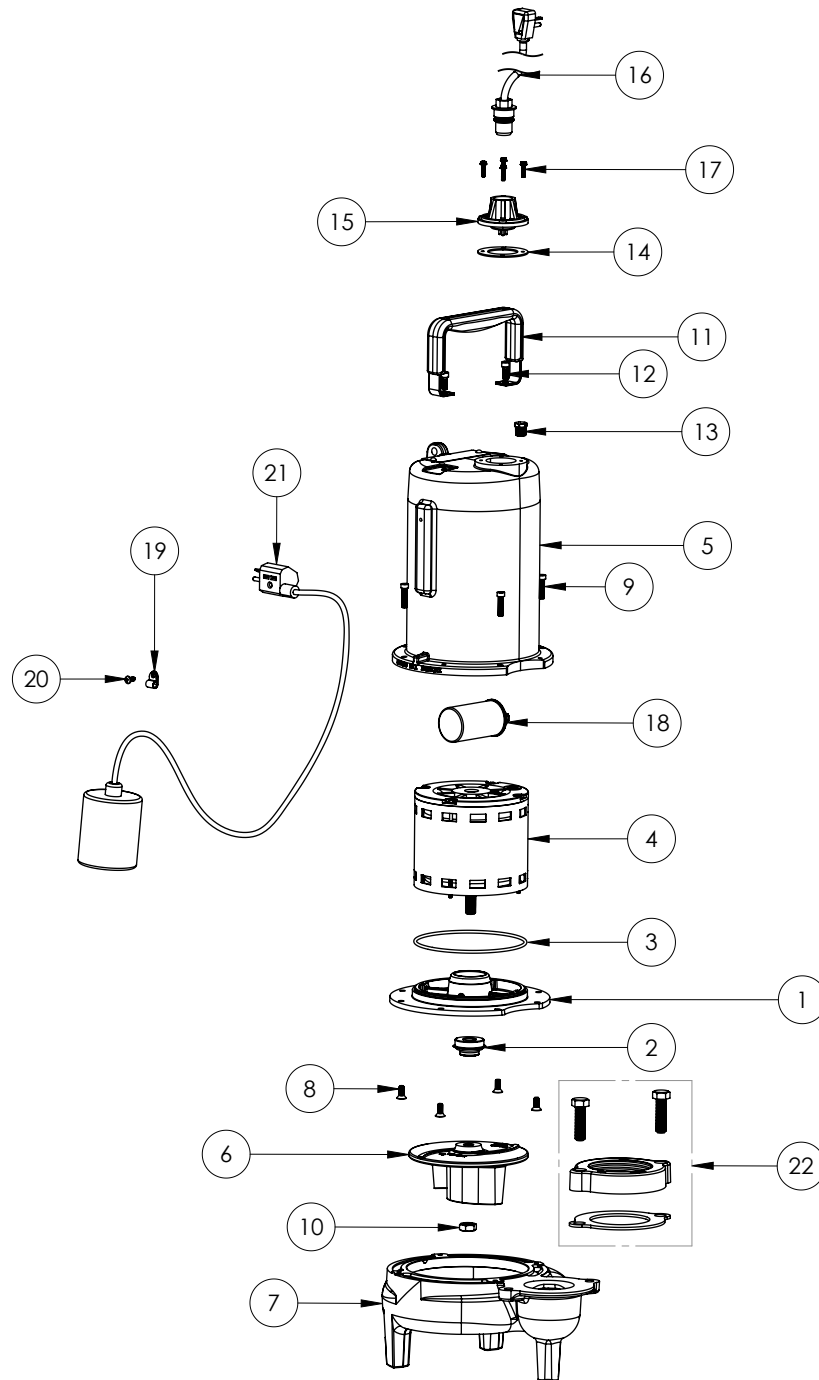

LE72A3

LE72A3 (B71)

LE72A3**LE72A3 (B71)**

#	PART #	DESCRIPTION	QTY	Note
1	53260AR	MOTOR PLATE	1	
2	K001717	KIT, 5/8 UNITIZED 5120000 AND LIP SEAL 5860000	1	
3	5617000	O-RING	1	
4	5341200	3/4 HP MOTOR	1	[1]
5	531400R	MOTOR COVER	1	[1]
6	5130000	IMPELLER, CAST IRON	1	
7	531500R	VOLUTE HOUSING	1	
8	8018000	1/4-20 x 5/8 SLOTTED FLAT HEAD BOLT	4	
9	8091000	1/4-20 x 1 HEX SOCKET HEAD BOLT	4	
10	8046000	1/2-20 HEX STAINLESS STEEL JAM NUT	1	
11	3411200	HANDLE	1	
12	8103000	SCREW 1/4-20x5/8" HX SKT SS	2	
13	5071000	BRASS OIL PLUG	1	
14	5060000	CORD PLATE GASKET	1	
15	5014000	CORD PLATE	1	
16	K001058	POWER CORD, 10FT. 230V	1	
17	8064000	#8-32 x 5/8 HEX WASHER HEAD SCREW	4	
18	51190F0	CAPACITOR	1	
19	8014000	CABLE CLAMP	1	
20	8082000	#10-24 x 3/8 EPOXY LOCK SCREW	1	
21	K001019	61140A0 PUMP SWITCH, 10' 230V, INCLUDES MOUNTING HARDWARE	1	
22	K001222	3" DISCHARGE KIT	1	

PART NOTES:

[1] - Part requires factory authorized service. Contact Liberty Pumps at 1-800-543-2550