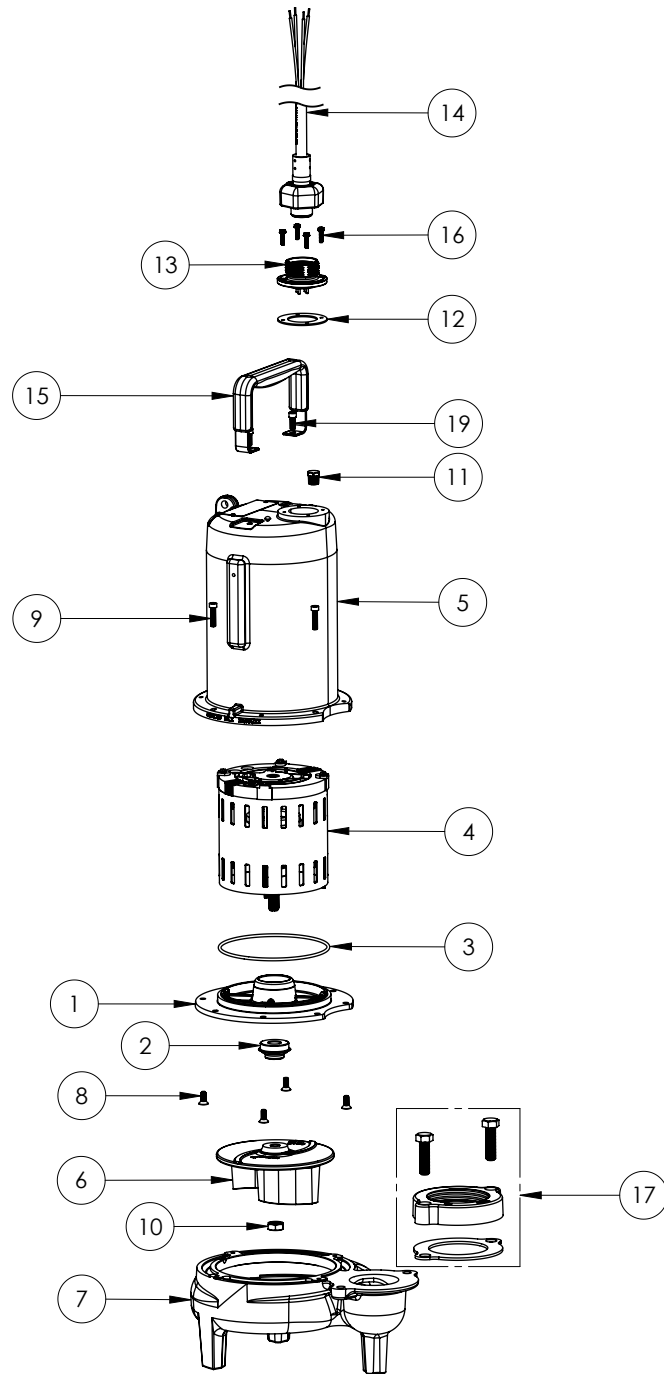

LE74M3-3 (B72)

**LE74M3-3****LE74M3-3 (B72)**

#	PART #	DESCRIPTION	QTY	Note
1	53260BR	MOTOR SUPPORT PLATE	1	
2	K001717	KIT, 5/8 UNITIZED 5120000 AND LIP SEAL 5860000	1	
3	5617000	O-RING	1	
4	5331000	MOTOR (KIT, MTR REPLACE K001862)	1	[1]
5	531400R	MOTOR COVER	1	[1]
6	5130000	IMPELLER, CAST IRON	1	
7	531500R	VOLUTE HOUSING	1	
8	8018000	1/4-20 x 5/8 SLOTTED FLAT HEAD BOLT	4	
9	8091000	1/4-20 x 1 HEX SOCKET HEAD BOLT	4	
10	8046000	1/2-20 HEX STAINLESS STEEL JAM NUT	1	
11	50710A0	PIPE PLUG, 1/4" HEX HD BRASS NPTF	1	
12	5060000	CORD PLATE GASKET	1	
13	5629000	CORDPLATE	1	
14	K001383	56310C0 35' CORD KIT	1	
15	3411200	HANDLE	1	
16	8064000	#8-32 x 5/8 HEX WASHER HEAD SCREW	4	
17	K001222	3" DISCHARGE KIT	1	
19	8103000	SCREW 1/4-20x5/8" HX SKT SS	2	

**PART NOTES:**

[1] - Part requires factory authorized service. Contact Liberty Pumps at 1-800-543-2550