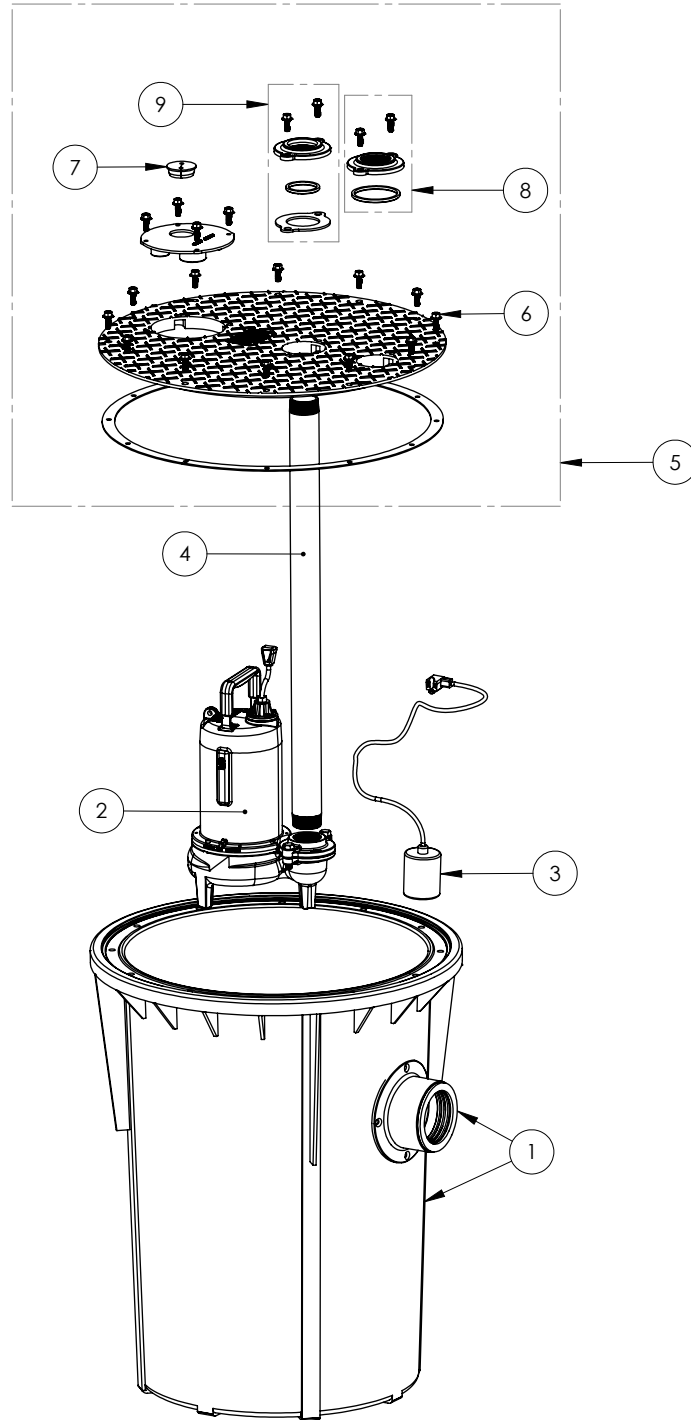

700 SERIES

702/LE71A (B10)

700 SERIES**702/LE71A (B10)**

#	PART #	DESCRIPTION	QTY	Note
1	K001199	700 SERIES TANK AND CAST IRON HUB KIT	1	
2	LE71M2	3/4 HP SEWAGE PUMP 115V, 10' POWER CORD	1	
3	K001001	PUMP SWITCH KIT, INCLUDES MOUNTING HARDWARE	1	
4	4068000	NIPPLE 2x36 PVC SCH 80	1	
5	K001217	700 SERIES COVER ASSEMBLY	1	
6	1176000	SCREW FLANGE HEAD 3/8"-16	20	
7	45480B0	2" DOUBLE HOLE STOPPER	1	
8	K001390	2" VENT FLANGE KIT	1	
9	K001389	2" DISCHARGE FLANGE KIT	1	

702/LE71A (B10)

702_LE71A (B10)

PAGE