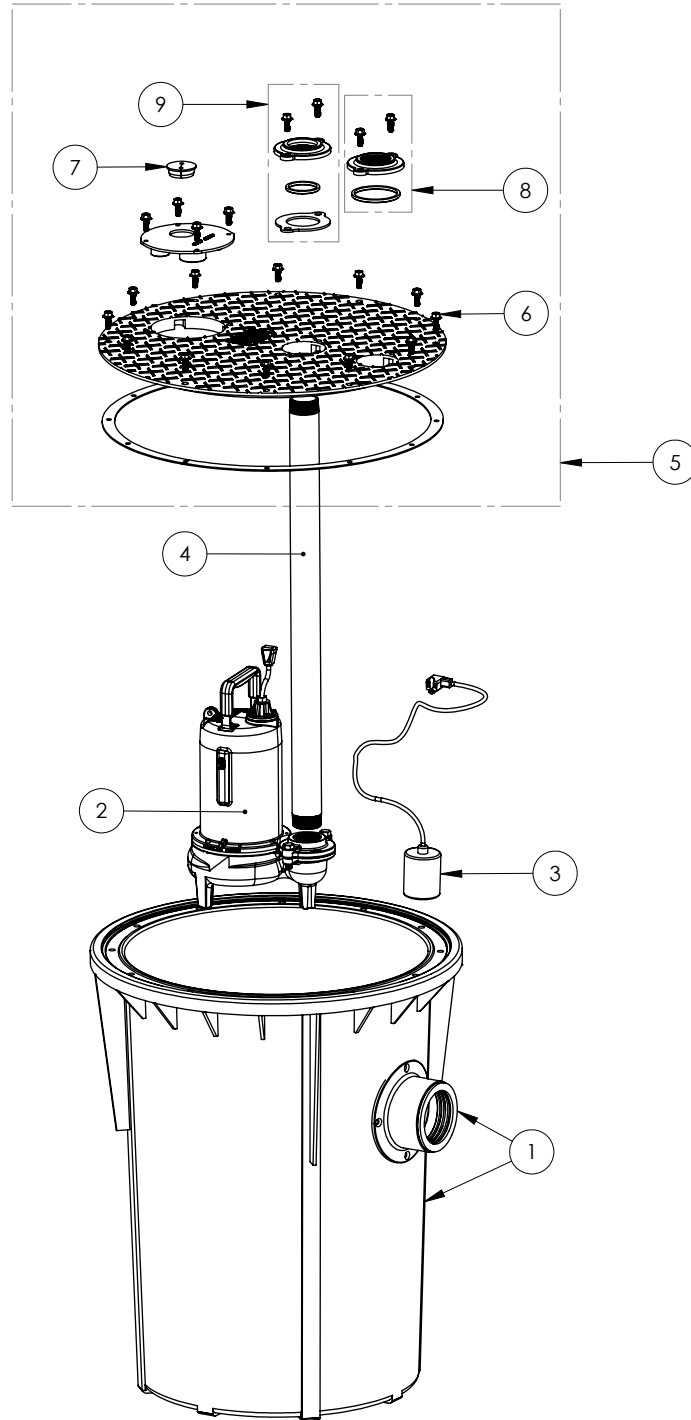

700 SERIES

702/LE72A (B10)

**700 SERIES****702/LE72A (B10)**

<b>#</b>	<b>PART #</b>	<b>DESCRIPTION</b>	<b>QTY</b>	<b>Note</b>
1	K001199	700 SERIES TANK AND CAST IRON HUB KIT	1	
2	LE72M2	3/4 HP SEWAGE PUMP 208-230V 10' POWER CORD	1	
3	K001019	61140A0 PUMP SWITCH, 10' 230V, INCLUDES MOUNTING HARDWARE	1	
4	4068000	NIPPLE 2x36 PVC SCH 80	1	
5	K001217	700 SERIES COVER ASSEMBLY	1	
6	1176000	SCREW FLANGE HEAD 3/8"-16	20	
7	45480B0	2" DOUBLE HOLE STOPPER	1	
9	K001389	2" DISCHARGE FLANGE KIT	1	
8	K001390	2" VENT FLANGE KIT	1	

---

**702/LE72A (B10)**

702\_LE72A (B10)

PAGE