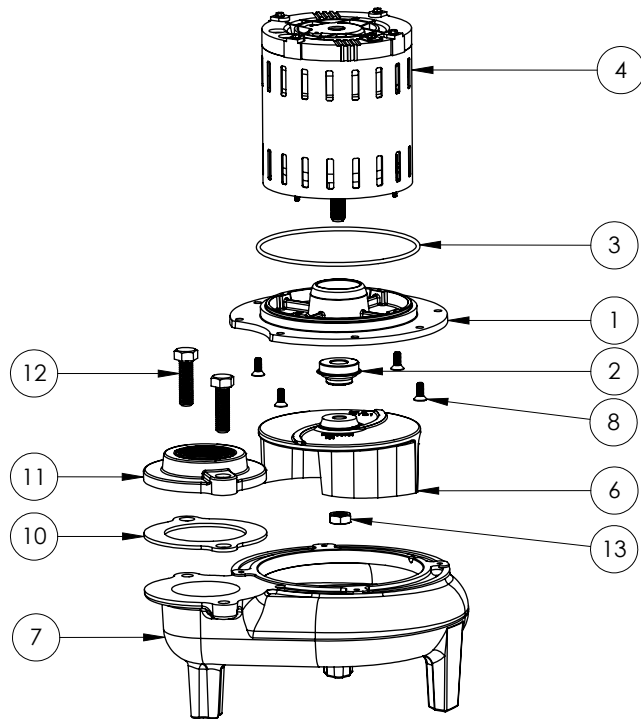

LE103M2-3 (B62)

LE103M2-3**LE103M2-3 (B62)**

#	PART #	DESCRIPTION	QTY	Note
1	53260BR	MOTOR SUPPORT PLATE	1	
2	K001717	KIT, 5/8 UNITIZED 5120000 AND LIP SEAL 5860000	1	
3	5617000	O-RING	1	
4	5333000	MOTOR	1	[1]
5	531400R	MOTOR COVER	1	[1]
6	K001486	5131000 IMPELLER KIT, INCLUDES 1/2" JAM NUT	1	
7	531500R	VOLUTE HOUSING	1	
8	8018000	1/4-20 x 5/8 SLOTTED FLAT HEAD BOLT	4	
9	8091000	1/4-20 x 1 HEX SOCKET HEAD BOLT	4	
10	5129000	FLANGE GASKET, FITS 2" OR 3"	1	
11	K001221	2" DISCHARGE KIT	1	
12	8037000	1/2-13 x 1-3/4 STAINLESS STEEL BOLT	2	
13	8046000	1/2-20 HEX STAINLESS STEEL JAM NUT	1	
14	5071000	BRASS OIL PLUG	1	
15	5060000	CORD PLATE GASKET	1	
16	5629000	CORDPLATE	1	
17	K001383	56310C0 35' CORD KIT	1	
18	K001095	STAINLESS STEEL HANDLE	1	
19	8064000	#8-32 x 5/8 HEX WASHER HEAD SCREW	4	

PART NOTES:

[1] - Part requires factory authorized service. Contact Liberty Pumps at 1-800-543-2550