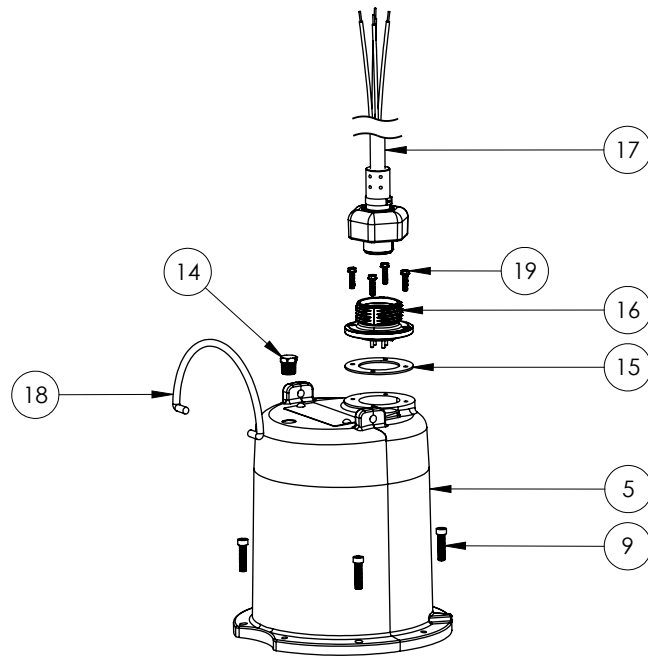

LE103M2-3 (B62)

LE103M2-3**LE103M2-3 (B62)**

#	PART #	DESCRIPTION	QTY	Note
1	53260BR	MOTOR SUPPORT PLATE	1	
2	K001717	KIT, 5/8 UNITIZED 5120000 AND LIP SEAL 5860000	1	
3	5617000	O-RING	1	
4	5333000	MOTOR	1	[1]
5	531400R	MOTOR COVER	1	[1]
6	K001486	5131000 IMPELLER KIT, INCLUDES 1/2" JAM NUT	1	
7	531500R	VOLUTE HOUSING	1	
8	8018000	1/4-20 x 5/8 SLOTTED FLAT HEAD BOLT	4	
9	8091000	1/4-20 x 1 HEX SOCKET HEAD BOLT	4	
10	5129000	FLANGE GASKET, FITS 2" OR 3"	1	
11	K001221	2" DISCHARGE KIT	1	
12	8037000	1/2-13 x 1-3/4 STAINLESS STEEL BOLT	2	
13	8046000	1/2-20 HEX STAINLESS STEEL JAM NUT	1	
14	5071000	BRASS OIL PLUG	1	
15	5060000	CORD PLATE GASKET	1	
16	5629000	CORDPLATE	1	
17	K001383	56310C0 35' CORD KIT	1	
18	K001095	STAINLESS STEEL HANDLE	1	
19	8064000	#8-32 x 5/8 HEX WASHER HEAD SCREW	4	

PART NOTES:

[1] - Part requires factory authorized service. Contact Liberty Pumps at 1-800-543-2550