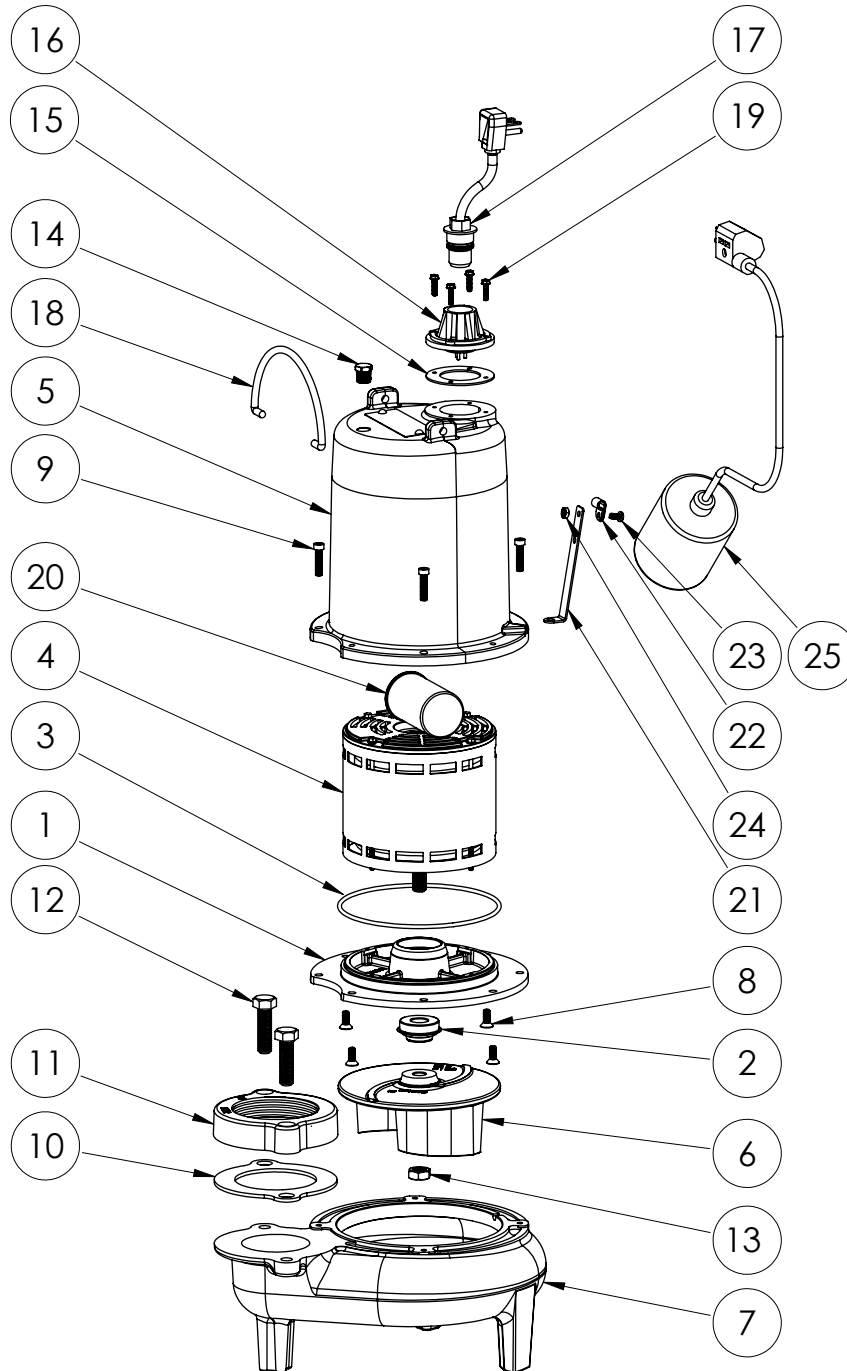

LE72A3

LE72A3 (B61)

LE72A3B61

**LE72A3****LE72A3 (B61)**

#	PART #	DESCRIPTION	QTY	Note
1	532600R	MOTOR SUPPORT PLATE	1	
2	K001717	KIT, 5/8 UNITIZED 5120000 AND LIP SEAL 5860000	1	
3	5617000	O-RING	1	
4	5341000	MOTOR	1	
5	531400R	MOTOR COVER	1	[1]
6	5130000	IMPELLER, CAST IRON	1	
7	531500R	VOLUTE HOUSING	1	
8	8018000	1/4-20 x 5/8 SLOTTED FLAT HEAD BOLT	4	
9	8091000	1/4-20 x 1 HEX SOCKET HEAD BOLT	4	
10	5129000	FLANGE GASKET, FITS 2" OR 3"	1	
11	K001222	3" DISCHARGE KIT	1	
12	8037000	1/2-13 x 1-3/4 STAINLESS STEEL BOLT	2	
13	8046000	1/2-20 HEX STAINLESS STEEL JAM NUT	1	
14	5071000	BRASS OIL PLUG	1	
15	5060000	CORD PLATE GASKET	1	
16	5014000	CORD PLATE	1	
17	K001058	POWER CORD, 10FT. 230V	1	
18	K001095	STAINLESS STEEL HANDLE	1	
19	8064000	#8-32 x 5/8 HEX WASHER HEAD SCREW	4	
20	51190F0	CAPACITOR	1	
21	5070000	FLOAT SWITCH SUPPORT	1	
22	8014000	CABLE CLAMP	1	
23	8082000	#10-24 x 3/8 EPOXY LOCK SCREW	1	
24	8002000	#10-24 STAINLESS STEEL HEX	1	
25	K001019	61140A0 PUMP SWITCH, 10' 230V, INCLUDES MOUNTING HARDWARE	1	

**PART NOTES:**

[1] - Part requires factory authorized service. Contact Liberty Pumps at 1-800-543-2550