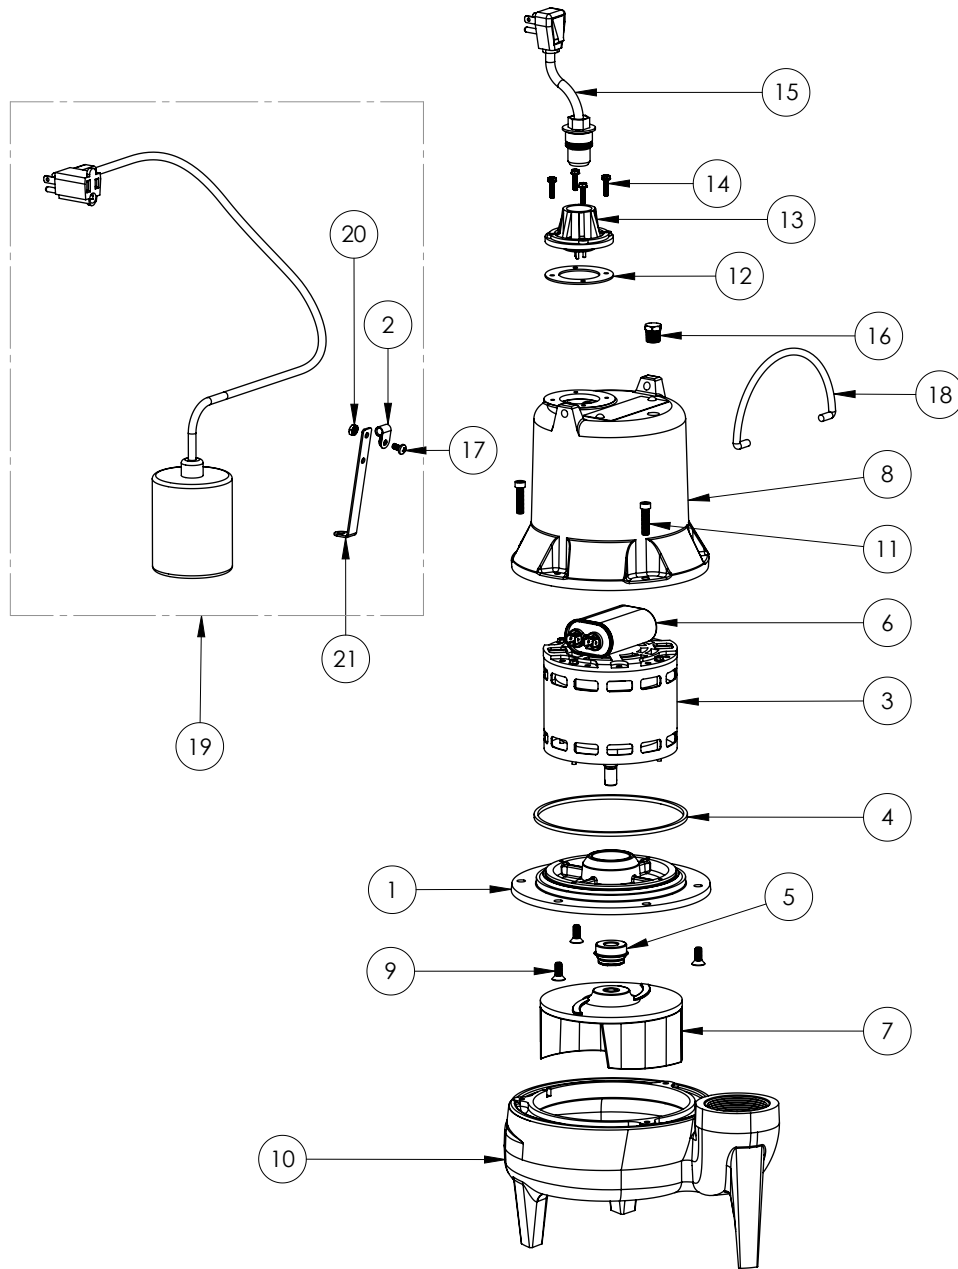

LE51A (B41)

**LE51A****LE51A (B41)**

#	PART #	DESCRIPTION	QTY	Note
1	509200R	MOTOR SUPPORT PLATE	1	[1]
2	8014000	CABLE CLAMP	1	
3	51972A0	MOTOR 1/2HP WITH BALL BEARINGMOTOR .5HP WITH BALL BEARING	1	[1]
4	5066000	SEALRING, MOTOR COVER, #254S	1	[1]
5	50980A0	1/2 INCH UNITIZED SEAL	1	[1]
6	51930E0	CAPACITOR	1	
7	K001039	IMPELLER	1	
8	527800R	MOTOR CAPMOTOR CAP, BROWN	1	[1]
9	8018000	1/4-20 x 5/8 SLOTTED FLAT HEAD BOLT1/4-20X5/8 SLOTTED FLAT HEAD	3	
10	545100R	HOUSING, VOLUTEHOUSING, VOLUTE, BROWN	1	
11	8091000	1/4-20 x 1 HEX SOCKET HEAD BOLTBOLT 1/4-20x1 HEX SOCKET HD	3	
12	5060000	CORD PLATE GASKET	1	
13	5014000	CORD PLATE	1	
14	8064000	#8-32 x 5/8 HEX WASHER HEAD SCREW#8-32 x 5/8 HEX WASHER HEAD	4	
15	K001010	POWER CORD, 115V, 10 FOOT CORDPOWER CORD, 115V 10ft CORD	1	
16	50710A0	PIPE PLUG, 1/4" HEX HD BRASS NPTF	1	
17	8082000	#10-24 x 3/8 EPOXY LOCK SCREW	1	
18	K001095	STAINLESS STEEL HANDLE	1	
19	K001001	PUMP SWITCH KIT, INCLUDES MOUNTING HARDWAREPUMP SWITCH, 115V 10ft CORD	1	
20	8002000	#10-24 STAINLESS STEEL HEX#10-24 HEX STAINLESS STEEL NUT	1	
21	5070000	FLOAT SWITCH SUPPORTSUPPORT, SWITCH ft98	1	

**PART NOTES:**

[1] - Part requires factory authorized service. Contact Liberty Pumps at 1-800-543-2550