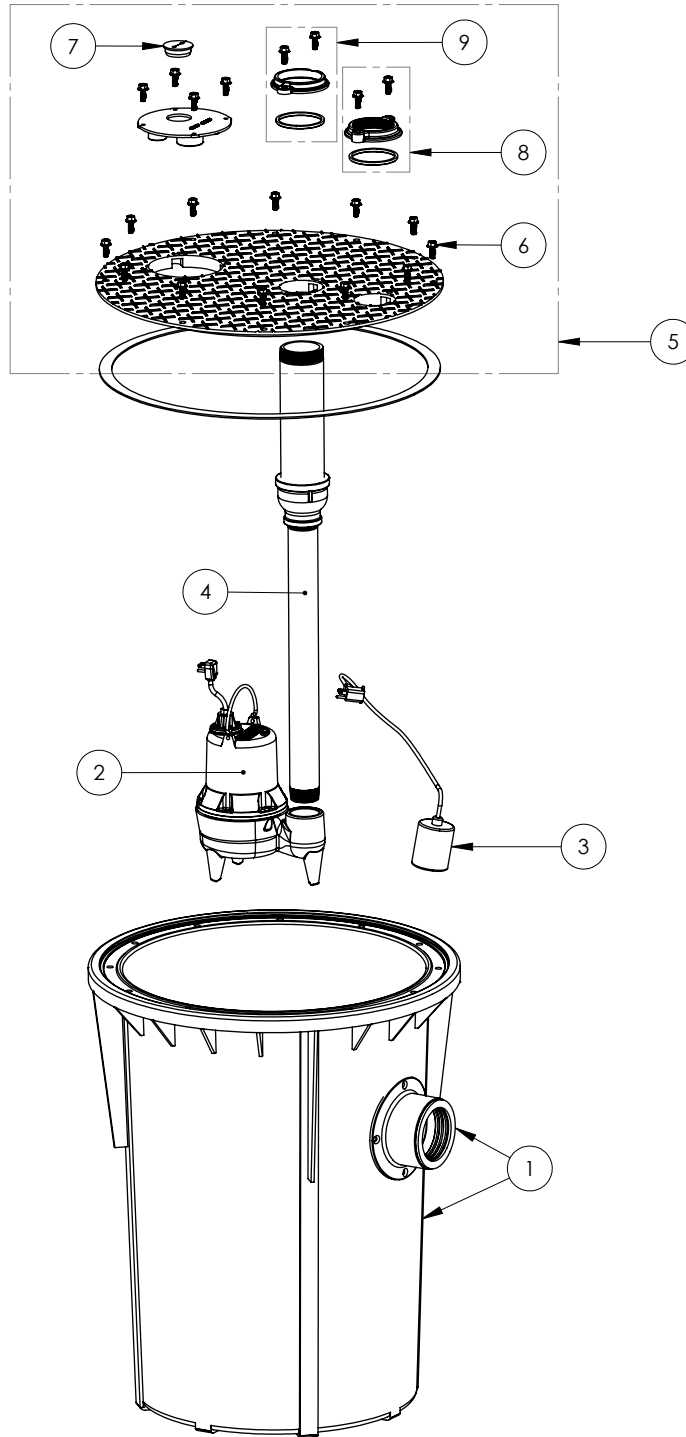

700 SERIES

703/LE52A (B10)

700 SERIES**703/LE52A (B10)**

#	PART #	DESCRIPTION	QTY	Note
1	K001199	700 SERIES TANK AND CAST IRON HUB KIT	1	
2	LE52M	1/2 HP SEWAGE PUMP 230V, 10' POWER CORD	1	
3	K001019	61140A0 PUMP SWITCH, 10' 230V, INCLUDES MOUNTING HARDWARE	1	
4	50990A0	PIPE ASSEMBLY 2X3" 1100/700	1	
5	K001218	SMPLEX COVER 3X3X24	1	
6	1176000	SCREW FLANGE HEAD 3/8"-16	20	
7	45480B0	2" DOUBLE HOLE STOPPER	1	
8	K001392	3" VENT FLANGE KIT	1	
9	K001391	3" DISCHARGE FLANGE KIT	1	

703/LE52A (B10)

703_LE52A (B10)

PAGE