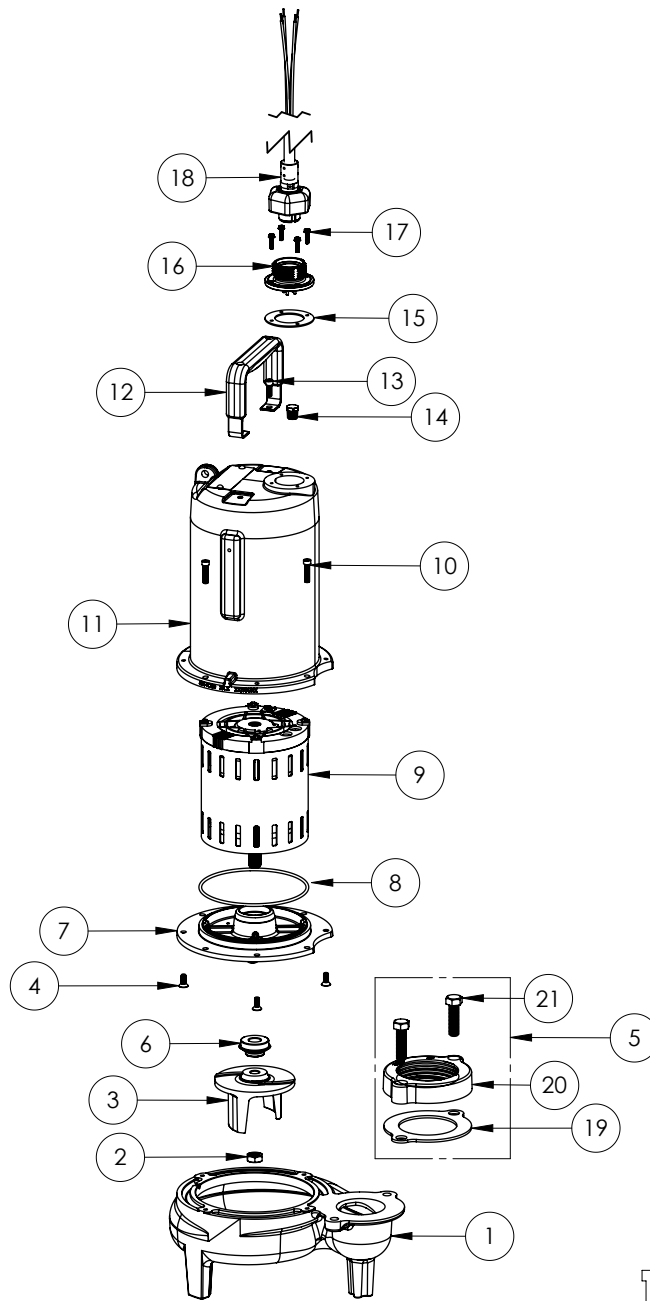

LEH103M3-2 (B72)

LEH103M3-2**LEH103M3-2 (B72)**

#	PART #	DESCRIPTION	QTY	Note
1	531500R	VOLUTE HOUSING	1	
2	8046000	1/2-20 HEX STAINLESS STEEL JAM NUT	1	
3	K001488	51300A0 IMPELLER KIT, INCLUDES 1/2" JAM NUT	1	
4	8018000	1/4-20 x 5/8 SLOTTED FLAT HEAD BOLT	4	
5	K001222	3" DISCHARGE KIT	1	
6	K001717	KIT, 5/8 UNITIZED 5120000 AND LIP SEAL 5860000	1	
7	53260BR	MOTOR SUPPORT PLATE	1	
8	5617000	O-RING	1	
9	5336000	MOTOR	1	
10	8091000	1/4-20 x 1 HEX SOCKET HEAD BOLT	4	
11	531400R	MOTOR COVER	1	[1]
12	3411200	HANDLE	1	
13	8033000	#8 x 1/4 STAINLESS STEEL SCREW	2	
14	5071000	BRASS OIL PLUG	1	
15	5060000	CORD PLATE GASKET	1	
16	K001216	5619000, CORDPLATE	1	
17	8064000	#8-32 x 5/8 HEX WASHER HEAD SCREW	4	
18	K001357	POWER CORD, 25FT	1	
19	5129000	FLANGE GASKET, FITS 2" OR 3"	1	
20	512200R	3" DISCHARGE FLANGE	1	
21	8037000	1/2-13 x 1-3/4 STAINLESS STEEL BOLT	1	

PART NOTES:

[1] - Part requires factory authorized service. Contact Liberty Pumps at 1-800-543-2550