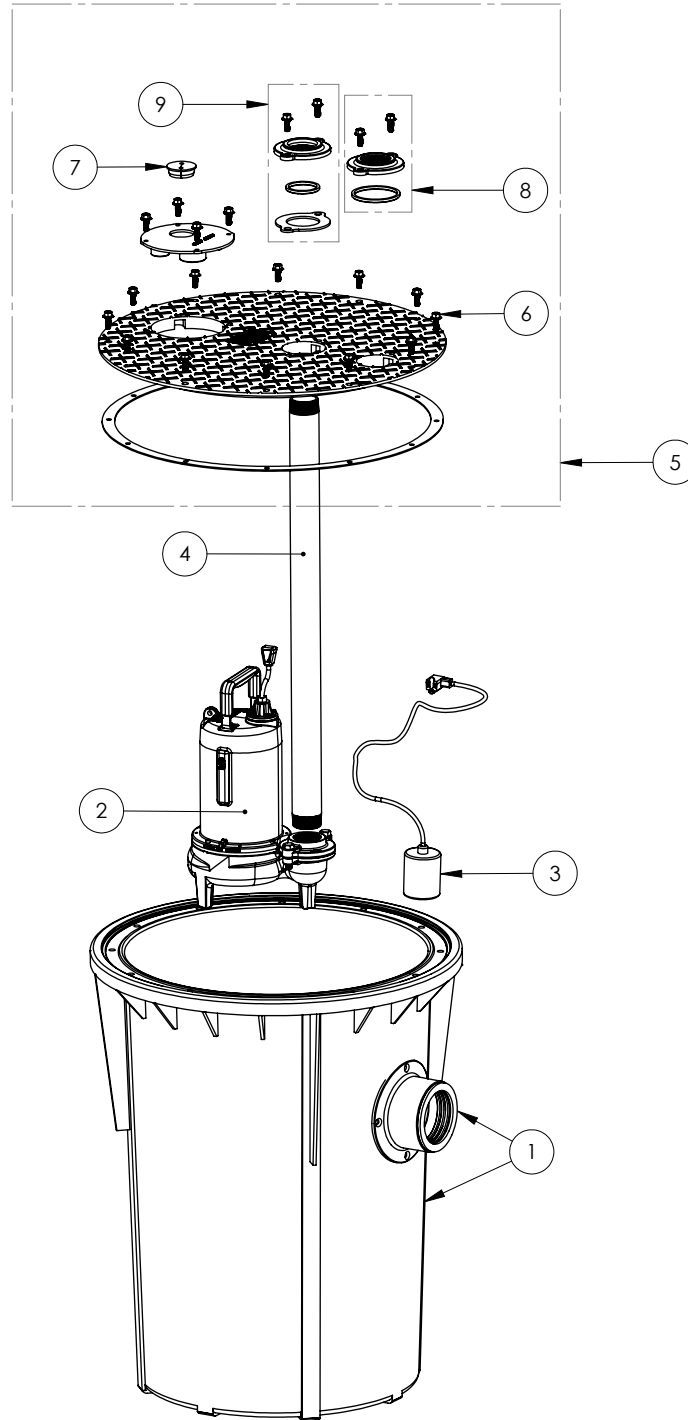

700 SERIES

702/LE102A (B10)

700 SERIES**702/LE102A (B10)**

#	PART #	DESCRIPTION	QTY	Note
1	K001199	700 SERIES TANK AND CAST IRON HUB KIT	1	
2	LE102M2	1 HP SEWAGE PUMP 208-230V 10' POWER CORD	1	
3	K001019	61140A0 PUMP SWITCH, 10' 230V, INCLUDES MOUNTING HARDWARE	1	
4	4068000	NIPPLE 2x36 PVC SCH 80	1	
5	K001217	700 SERIES COVER ASSEMBLY	1	
6	1176000	SCREW FLANGE HEAD 3/8"-16	20	
7	45480B0	2" DOUBLE HOLE STOPPER	1	
8	K001390	2" VENT FLANGE KIT	1	
9	K001389	2" DISCHARGE FLANGE KIT	1	

702/LE102A (B10)

702_LE102A (B10)

PAGE