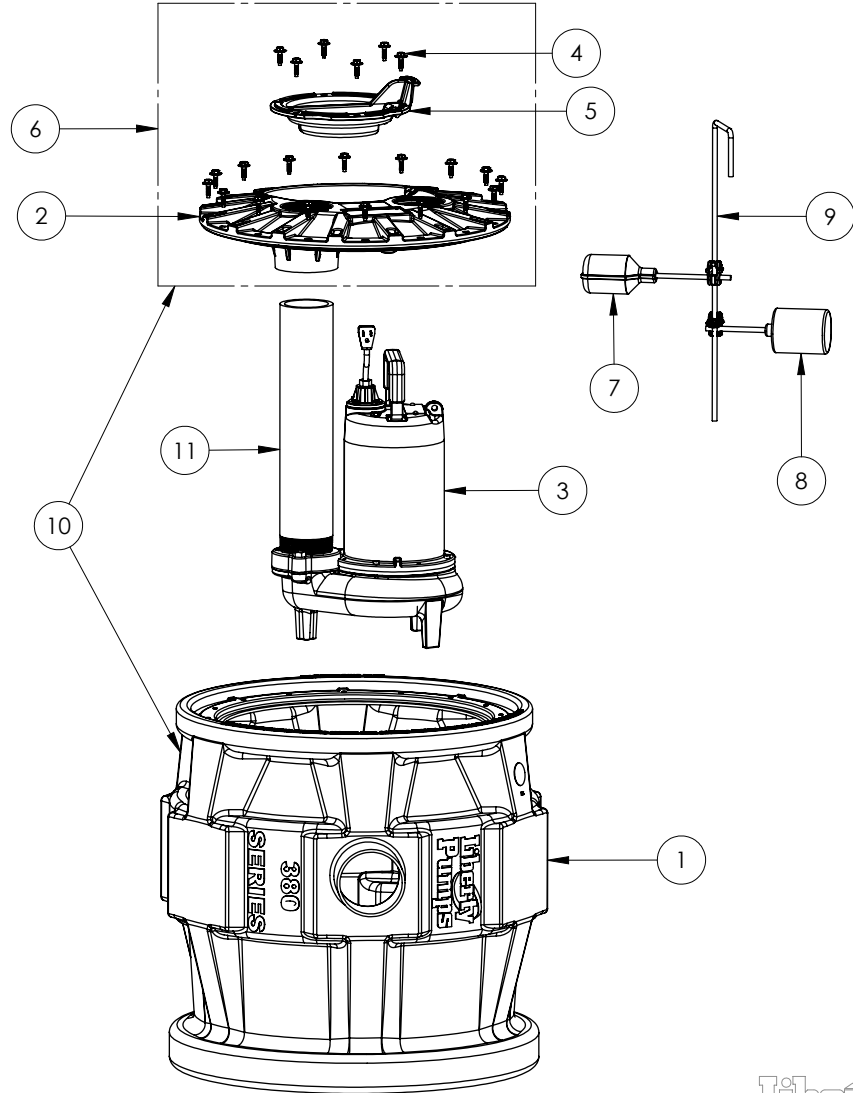

P383XLE102 (B10)

NOTE: NOT ALL SYSTEMS  
COME WITH ALARM

P383XLE102

P383XLE102 (B10)

#	PART #	DESCRIPTION	QTY	Note
1	K001133	380XL TANK 16 BOLTS	1	
2	50350B0	3X3 COVER, 16 BOLT	1	
3	LE102M3	1 HP SEWAGE PUMP 208-230V, 10' POWER CORD	1	
4	8155000	WASHER HEAD HEX SCREW	22	
5	K001233	INSPECTION COVER, INCLUDES MOUNTING SCREWS (6)	1	
6	K001128	3X3 COVER ASSEMBLY, 16 BOLT	1	
7	Pro Series Alarm switch (B10)	REPLACEMENT SWITCH BASED ON SYSTEM LABEL	1	[1]
8	K001019	61140A0 PUMP SWITCH, 10' 230V, INCLUDES MOUNTING HARDWARE	1	
9	K001123	QUICKTREE KIT, ROD & CLAMPS ONLY	1	
10	K001138	P383XL TANK AND COVER 10'ST	1	
11	40660B0	3" SCH80 PVC PIPE FOR 24" TANK, 17-1/8" LONG	1	
12	SEE NOTE FOR ALARM	ALARM ONLY		[2]
13	K001019	61140A0 PUMP SWITCH, 10' 230V, INCLUDES MOUNTING HARDWARE	1	
14	K001431	61140B0 PUMP SWITCH, 25' 230V	1	
15	K001134	FLOAT SWITCH, 20FT CORD, INCLUDES 1 SWITCH PER KIT	1	
16	K001415	60050D0 SWITCH, 10' PILOT DUTY PIGTAIL	1	

**PART NOTES:**

- [1] - **\*\*NOTE\*\***  
ALARM SWITCH KITS  
For /A2 Suffix of model number use Part No. K001134  
For /A21 Suffix of model number use Part No. K001415  
For /A2W Suffix of model number use Part No. K001134
- [2] - ALARM PRO SERIES  
FORA2 SUFFIX OF MODEL  
NUMBER: USE PART NO 6225000  
FORA2W SUFFIX OF MODEL  
NUMBER: USE PART NO 6226000  
FORA21 SUFFIX OF MODE  
NUMBER: USE PART NO 6242000  
Part requires factory authorized service. Contact Liberty Pumps at 1-800-543-2550