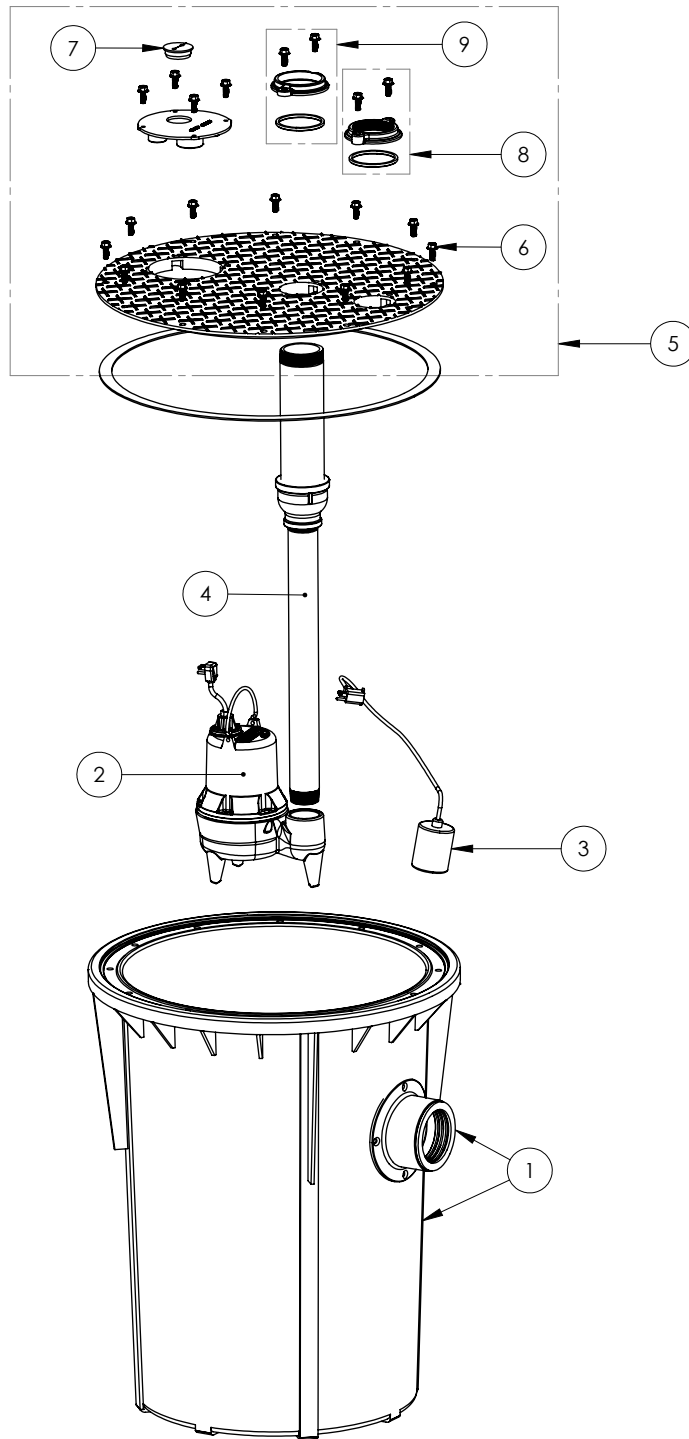

700 SERIES

703/LE41A (B10)

700 SERIES**703/LE41A (B10)**

#	PART #	DESCRIPTION	QTY	Note
1	K001199	700 SERIES TANK AND CAST IRON HUB KIT	1	
2	LE41A	4/10 HP 2" SOLIDS HANDLING SEWAGE PUMP	1	
3	K001001	PUMP SWITCH KIT, INCLUDES MOUNTING HARDWARE	1	
4	50990A0	PIPE ASSEMBLY 2X3" 1100/700	1	
5	K001218	SMPLX COVER 3X3X24	1	
6	1176000	SCREW FLANGE HEAD 3/8"-16	20	
7	45480B0	2" DOUBLE HOLE STOPPER	1	
8	K001392	3" VENT FLANGE KIT	1	
9	K001391	3" DISCHARGE FLANGE KIT	1	

703/LE41A (B10)

703_LE41A (B10)

PAGE