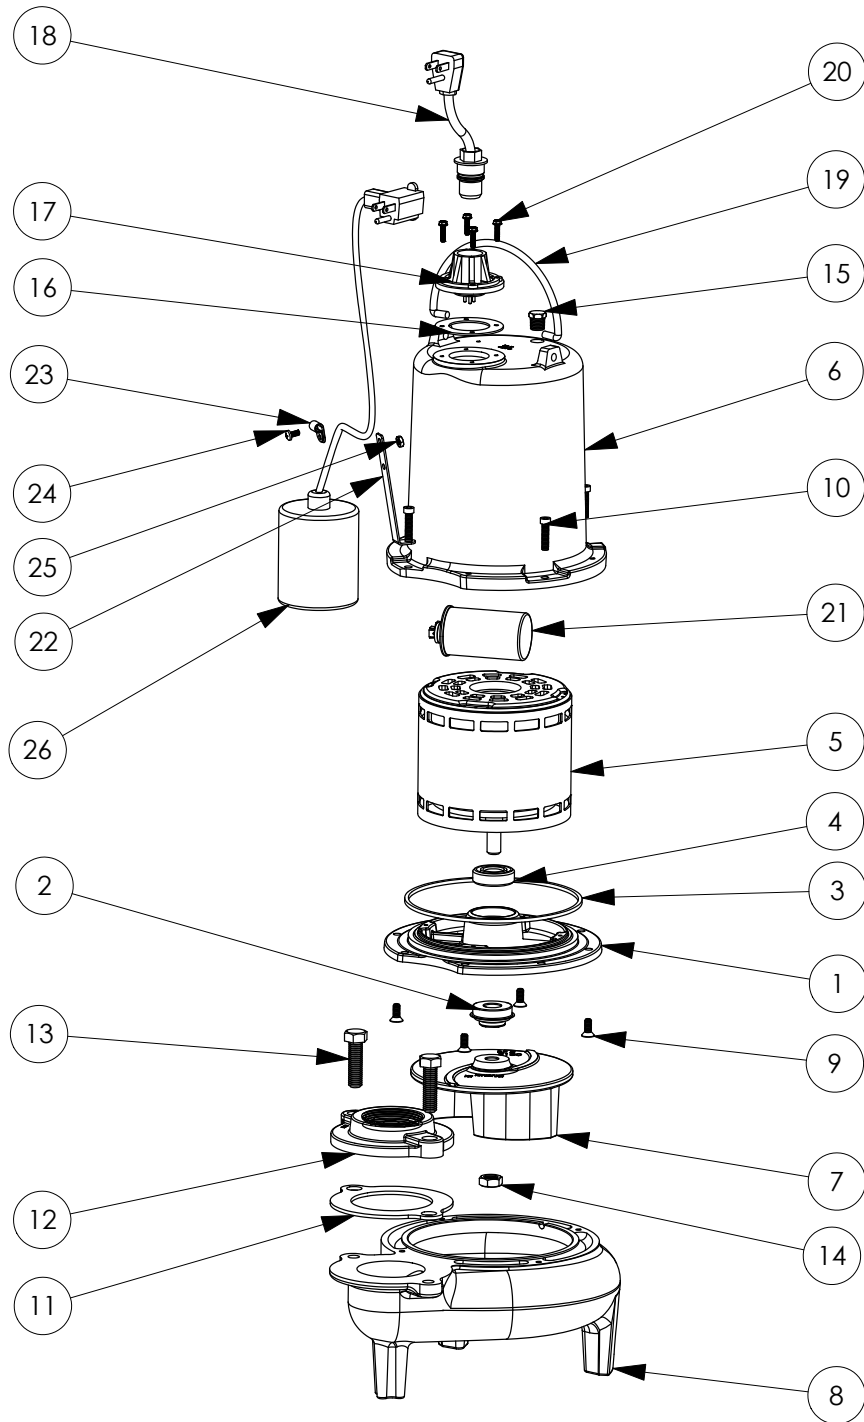

LE71A2

LE71A2 (B10)

LE71A2**LE71A2 (B10)**

#	PART #	DESCRIPTION	QTY	Note
1	510100R	MOTOR SUPPORT PLATE	1	
2	K001717	KIT, 5/8 UNITIZED 5120000 AND LIP SEAL 5860000	1	
3	5107000	MOTOR COVER SEALRING	1	[1]
4	5124000	BEARING	1	
5	5340000	MOTOR	1	
6	527700R	MOTOR COVER	1	
7	5130000	IMPELLER, CAST IRON	1	
8	510200R	VOLUTE HOUSING	1	
9	8018000	1/4-20 x 5/8 SLOTTED FLAT HEAD BOLT	4	
10	8091000	1/4-20 x 1 HEX SOCKET HEAD BOLT	4	
11	5129000	FLANGE GASKET, FITS 2" OR 3"	1	
12	K001221	2" DISCHARGE KIT	1	
13	8037000	1/2-13 x 1-3/4 STAINLESS STEEL BOLT	2	
14	8046000	1/2-20 HEX STAINLESS STEEL JAM NUT	1	
15	5071000	BRASS OIL PLUG	1	
16	5060000	CORD PLATE GASKET	1	
17	5014000	CORD PLATE	1	
18	K001010	POWER CORD, 115V, 10 FOOT CORD	1	
19	K001095	STAINLESS STEEL HANDLE	1	
20	8064000	#8-32 x 5/8 HEX WASHER HEAD SCREW	4	
21	51190F0	CAPACITOR	1	
22	5070000	FLOAT SWITCH SUPPORT	1	
23	8014000	CABLE CLAMP	1	
24	8082000	#10-24 x 3/8 EPOXY LOCK SCREW	1	
25	8002000	#10-24 STAINLESS STEEL HEX	1	
26	K001001	PUMP SWITCH KIT, INCLUDES MOUNTING HARDWARE	1	

PART NOTES:

[1] - Part requires factory authorized service. Contact Liberty Pumps at 1-800-543-2550