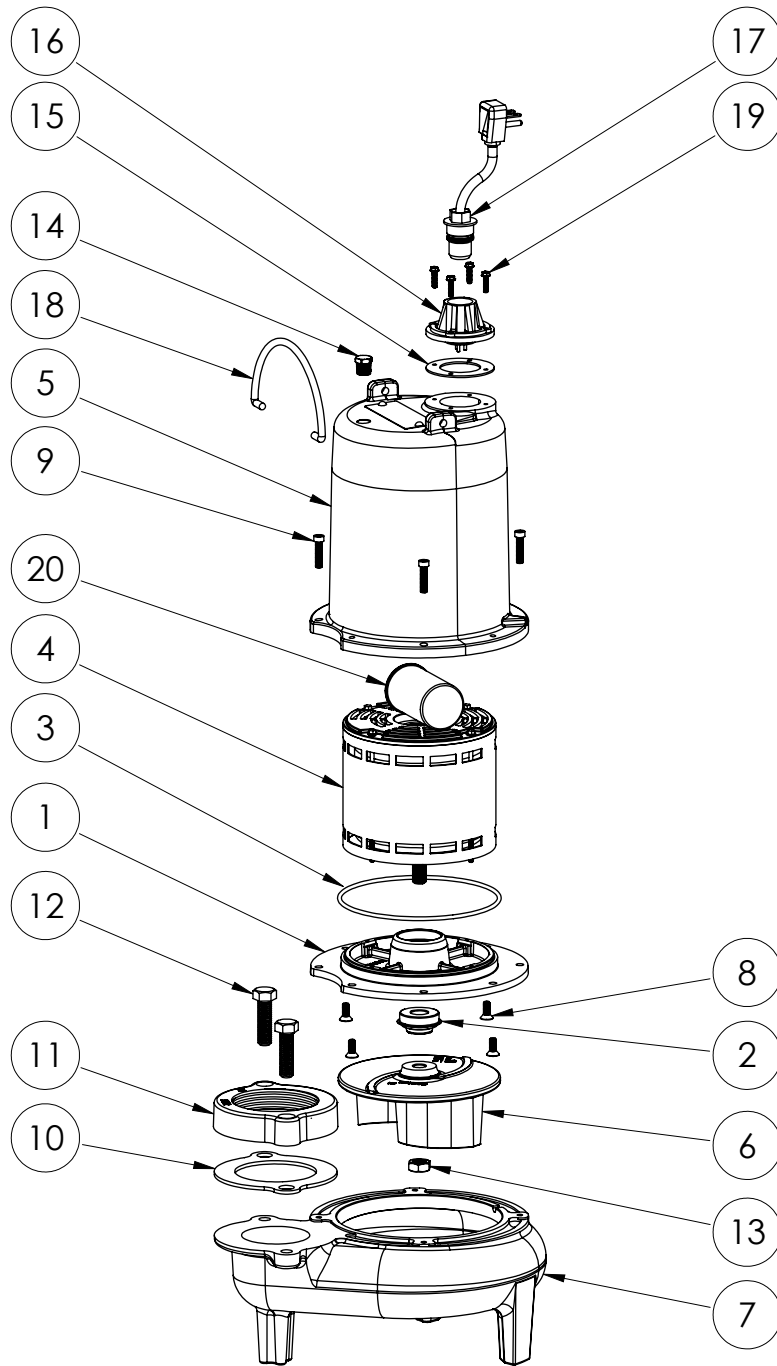

LE72M3

LE72M3 (B61)

LE72M3B61

LE72M3**LE72M3 (B61)**

#	PART #	DESCRIPTION	QTY	Note
1	532600R	MOTOR SUPPORT PLATE	1	
2	K001717	KIT, 5/8 UNITIZED 5120000 AND LIP SEAL 5860000	1	
3	5617000	O-RING	1	
4	5341000	MOTOR	1	
5	531400R	MOTOR COVER	1	[1]
6	5130000	IMPELLER, CAST IRON	1	
7	531500R	VOLUTE HOUSING	1	
8	8018000	1/4-20 x 5/8 SLOTTED FLAT HEAD BOLT	4	
9	8091000	1/4-20 x 1 HEX SOCKET HEAD BOLT	4	
10	5129000	FLANGE GASKET, FITS 2" OR 3"	1	
11	K001222	3" DISCHARGE KIT	1	
12	8037000	1/2-13 x 1-3/4 STAINLESS STEEL BOLT	2	
13	8046000	1/2-20 HEX STAINLESS STEEL JAM NUT	1	
14	5071000	BRASS OIL PLUG	1	
15	5060000	CORD PLATE GASKET	1	
16	5014000	CORD PLATE	1	
17	K001058	POWER CORD, 10FT. 230V	1	
18	K001095	STAINLESS STEEL HANDLE	1	
19	8064000	#8-32 x 5/8 HEX WASHER HEAD SCREW	4	
20	51190F0	CAPACITOR	1	

PART NOTES:

[1] - Part requires factory authorized service. Contact Liberty Pumps at 1-800-543-2550