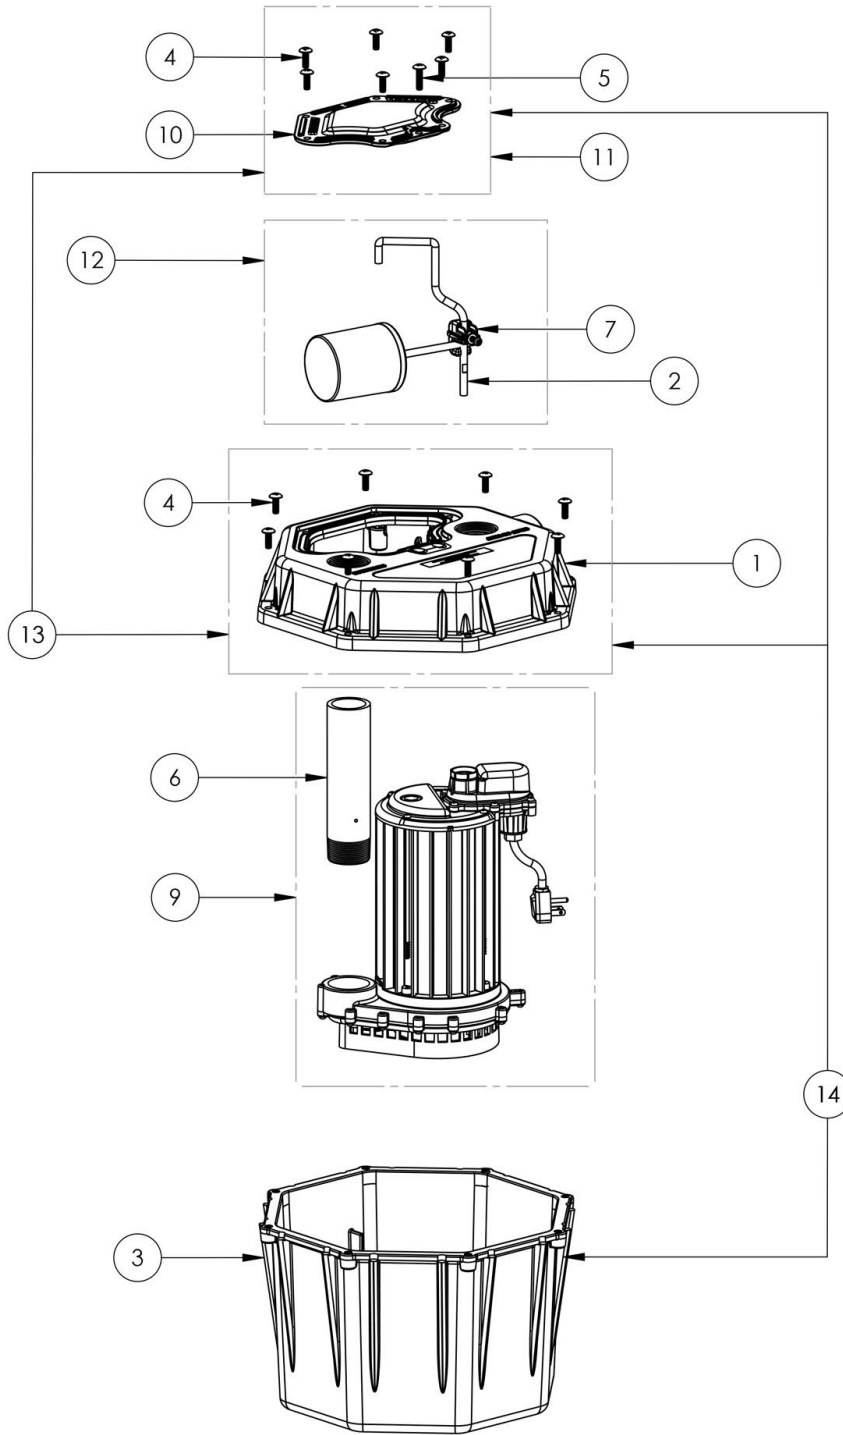

404 (B51)

404 (B51)

#	PART #	DESCRIPTION	QTY	Note
1	53230AG	404 COVER 1.5" INLET, 1.5" VENT, 1.5" DISCHARGE	1	
2	5360000	404/405 QUICK TREE FLOAT ROD	1	
3	K001153	404 TANK	1	
4	8156000	TRUSS HD, 1/4-20X3/4 18-8 SCREW	14	
5	8157000	TRUSS HD 1/4-20 X 1 18-8 SCREW	1	
6	40500A0	TOE NIPPLE PVC SCH 80 7.125 IN	1	
7	5045000	FLOAT SUPPORT CLAMP 10-24	1	
9	4029BB0	PUMP AND DISCHARGE PIPE	1	[1]
10	532400B	ACCESS COVER	1	[2]
11	K001151	ACCESS COVER KIT, INCLUDES HARDWARE	1	
12	K001155	SWITCH TREE KIT	1	
13	K001152	COVER KIT, INCLUDES ACCESS COVER AND HARDWARE	1	
14	K001187	TANK, COVER, ACCESS COVER, HARDWARE	1	

PART NOTES:

- [1] - [clickhere](#) for 4029BB0 pump assembly
 [2] - Part requires factory authorized service. Contact Liberty Pumps at 1-800-543-2550