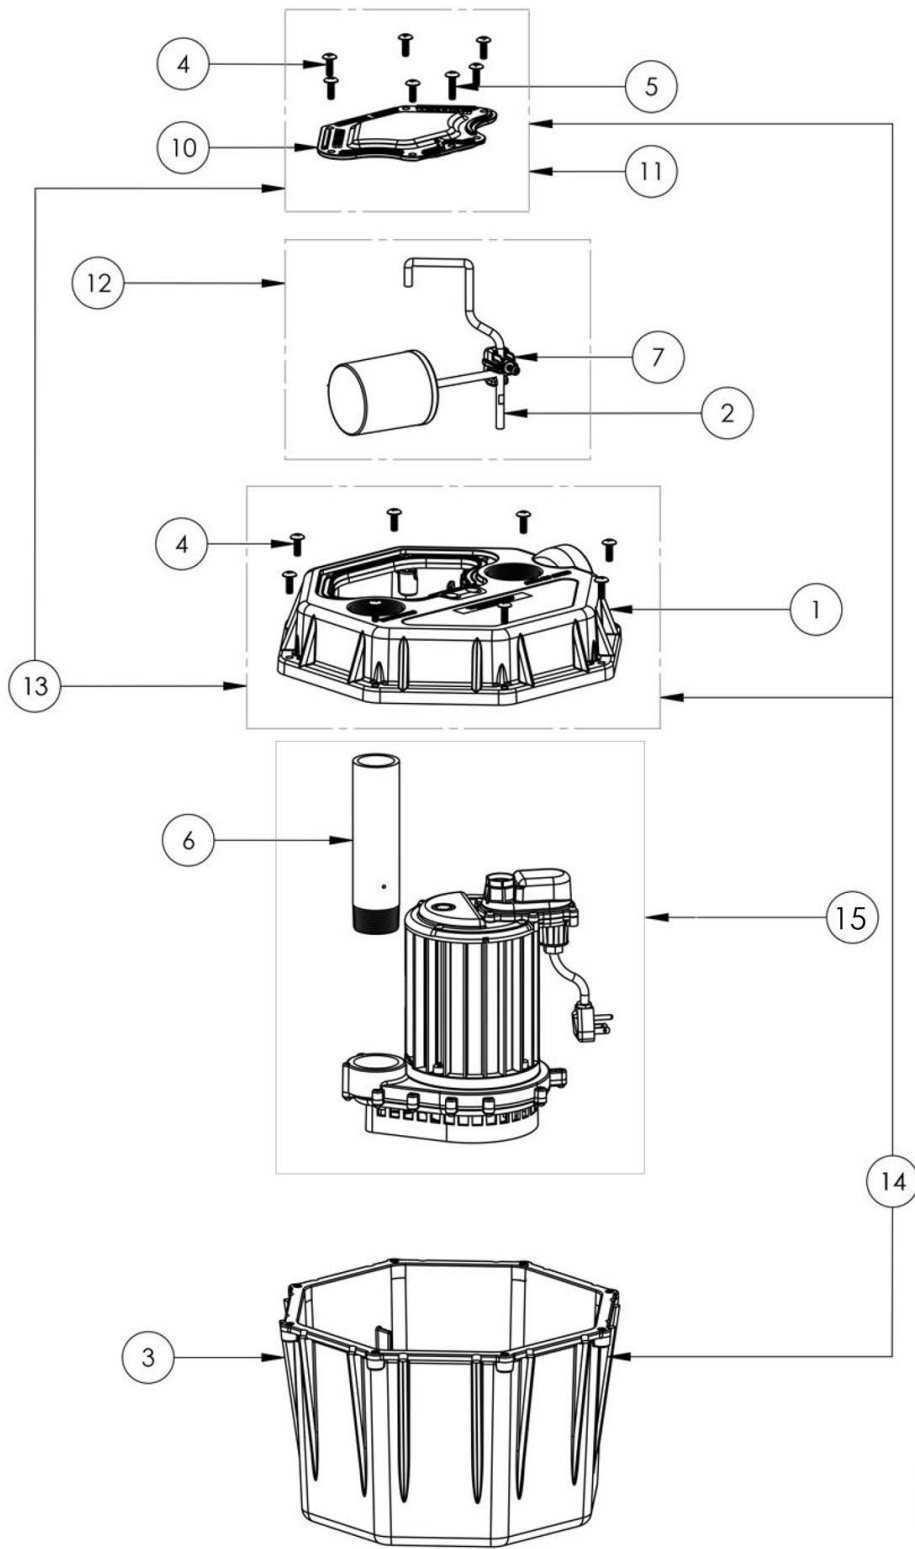

404L

404L (B37)

404L**404L (B37)**

#	PART #	DESCRIPTION	QTY	Note
1	53230CG	404L COVER 2" INLET 2" VENT 2" DISCHARGE	1	
2	5360000	404/405 QUICK TREE FLOAT ROD	1	
3	K001153	404 TANK	1	
4	8156000	TRUSS HD, 1/4-20X3/4 18-8 SCREW	14	
5	8157000	TRUSS HD 1/4-20 X 1 18-8 SCREW	1	
6	40500A0	TOE NIPPLE PVC SCH 80 7.125 IN	1	
7	5045000	FLOAT SUPPORT CLAMP 10-24	1	
10	532400B	ACCESS COVER	1	[1]
11	K001151	ACCESS COVER KIT, INCLUDES HARDWARE	1	
12	K001155	SWITCH TREE KIT	1	
13	K001167	COVER KIT, INCLUDES ACCESS COVER AND HARDWARE	1	
14	K001188	TANK, COVER, ACCESS COVER AND HARDWARE	1	
15	4029BA0	PUMP AND DISCHARGE PIPE	1	[2]

PART NOTES:

- [1] - Part requires factory authorized service. Contact Liberty Pumps at 1-800-543-2550
[2] - [click herefor 4029BA0 replacement parts](#)