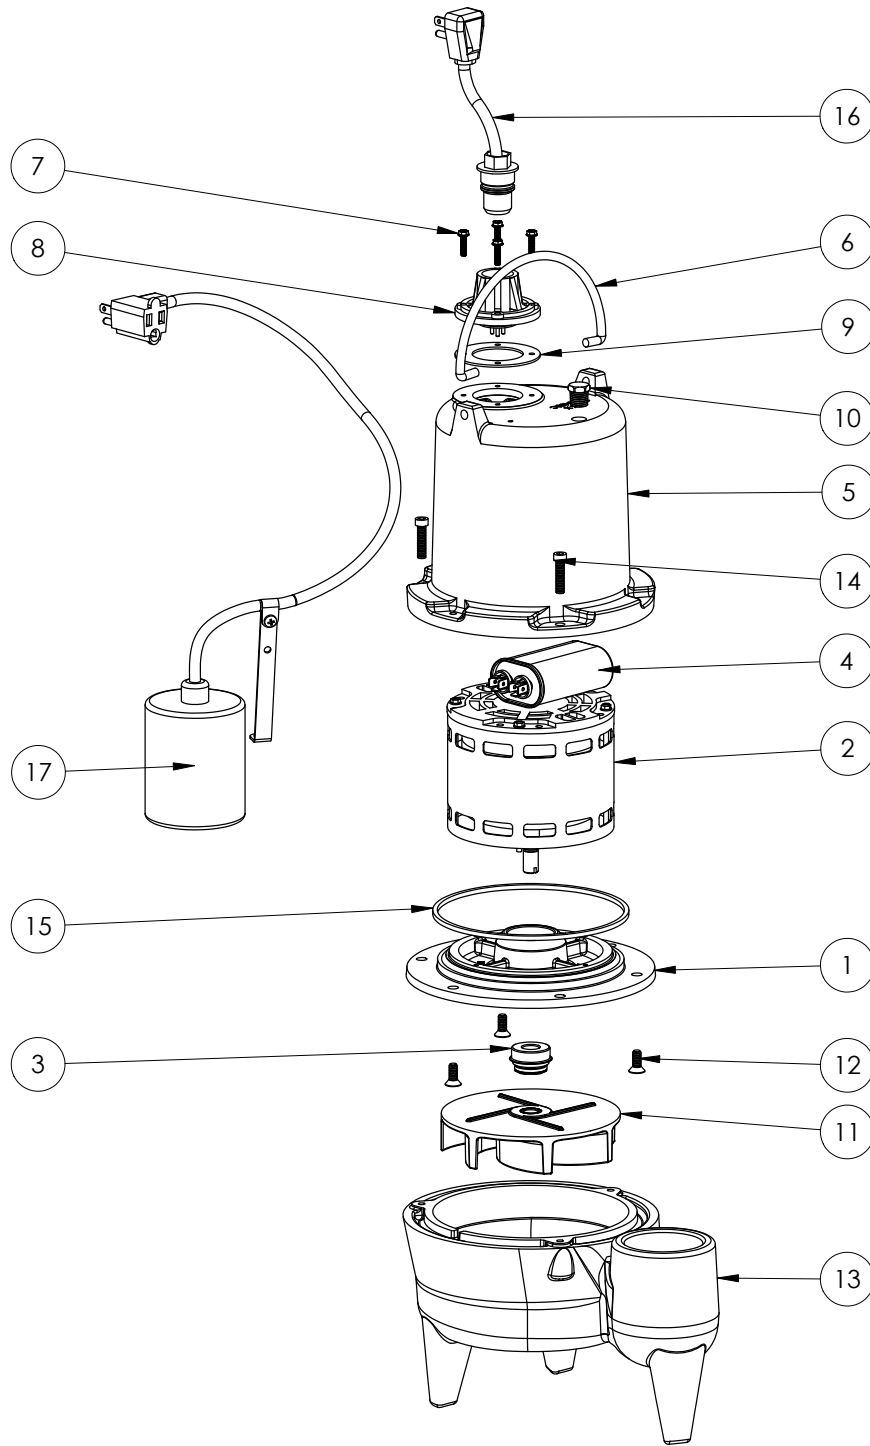

LE41A-2 (B32)

LE41A-2**LE41A-2 (B32)**

#	PART #	DESCRIPTION	QTY	Note
1	509200R	MOTOR SUPPORT PLATE	1	[1]
2	5197200	MOTOR .5HP WITH BALL BEARING	1	
3	50980A0	1/2 INCH UNITIZED SEAL	1	[1]
4	51930E0	CAPACITOR	1	
5	545000R	MOTOR COVER	1	
6	K001095	STAINLESS STEEL HANDLE	1	
7	8064000	#8-32 x 5/8 HEX WASHER HEAD SCREW	4	
8	5014000	CORD PLATE	1	
9	5060000	CORD PLATE GASKET	1	
10	5071000	BRASS OIL PLUG	1	
11	K001163	IMPELLER	1	
12	8018000	1/4-20 x 5/8 SLOTTED FLAT HEAD BOLT	3	
13	545200R	VOLUTE	1	[1]
14	8091000	1/4-20 x 1 HEX SOCKET HEAD BOLT	3	
15	5066000	SEALRING, MOTOR COVER, #254S	1	[1]
16	K001008	POWER CORD, 115V, 25 FOOT CORD	1	
17	K001004	61130B0, 25' PUMP SWITCH KIT	1	

PART NOTES:

[1] - Part requires factory authorized service. Contact Liberty Pumps at 1-800-543-2550