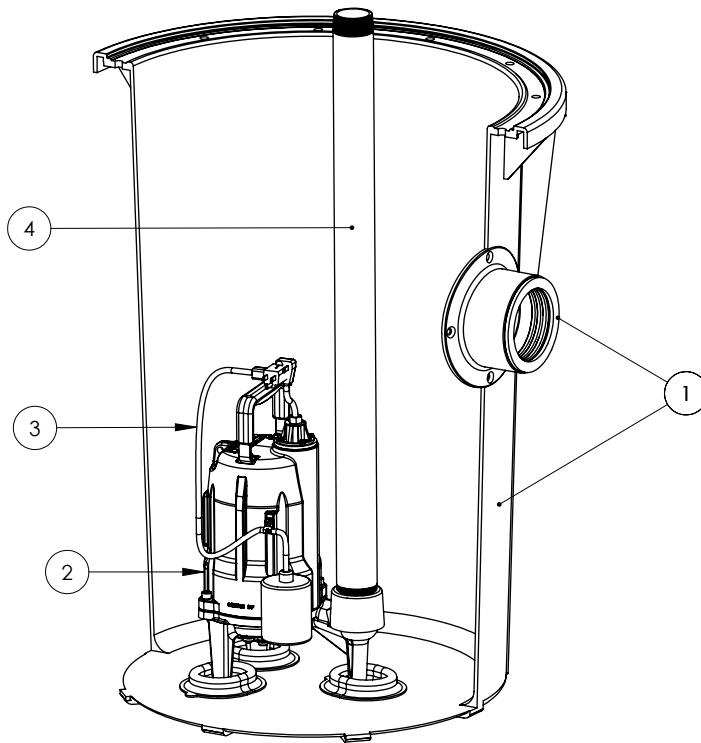

700 SERIES

702/PRG101A (B10)

**700 SERIES****702/PRG101A (B10)**

<b>#</b>	<b>PART #</b>	<b>DESCRIPTION</b>	<b>QTY</b>	<b>Note</b>
1	K001199	700 SERIES TANK AND CAST IRON HUB KIT	1	
2	PRG101M	PROVORE RESIDENTIAL GRINDER 115V	1	
3	K001170	PUMP SWITCH, 10FT.	1	
4	4068000	NIPPLE 2x36 PVC SCH 80	1	
5	K001217	700 SERIES COVER ASSEMBLY	1	
6	1176000	SCREW FLANGE HEAD 3/8"-16	20	
7	45480B0	2" DOUBLE HOLE STOPPER	1	
8	K001390	2" VENT FLANGE KIT	1	
9	K001389	2" DISCHARGE FLANGE KIT	1	