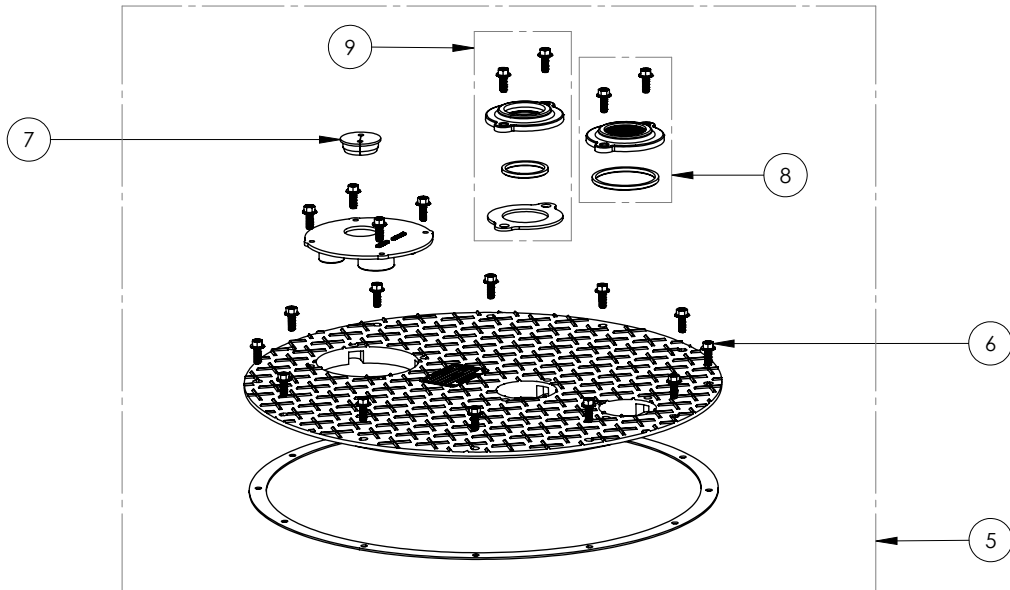

700 SERIES

702/PRG101A (B10)

**700 SERIES****702/PRG101A (B10)**

<b>#</b>	<b>PART #</b>	<b>DESCRIPTION</b>	<b>QTY</b>	<b>Note</b>
1	K001199	700 SERIES TANK AND CAST IRON HUB KIT	1	
2	PRG101M	PROVORE RESIDENTIAL GRINDER 115V	1	
3	K001170	PUMP SWITCH, 10FT.	1	
4	4068000	NIPPLE 2x36 PVC SCH 80	1	
5	K001217	700 SERIES COVER ASSEMBLY	1	
6	1176000	SCREW FLANGE HEAD 3/8"-16	20	
7	45480B0	2" DOUBLE HOLE STOPPER	1	
8	K001390	2" VENT FLANGE KIT	1	
9	K001389	2" DISCHARGE FLANGE KIT	1	

---

702/PRG101A (B10)

702/PRG101A (B10)

PAGE