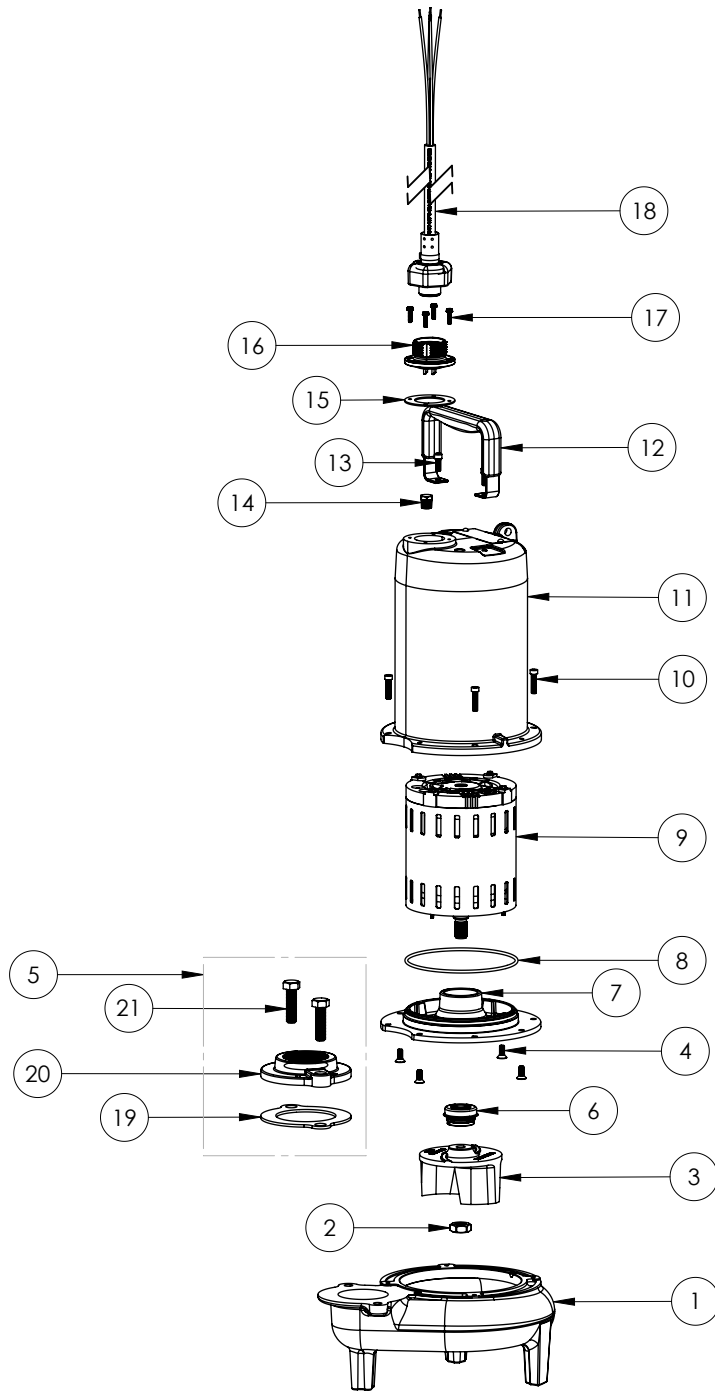

LEH103M2-2 (B75)

LEH103M2-2**LEH103M2-2 (B75)**

#	PART #	DESCRIPTION	QTY	Note
1	531500R	VOLUTE HOUSING	1	
2	5887000	NUT, JAM, 5/8-18 HEX S.S.	1	
3	K001489	51300B0 IMPELLER KIT, INCLUDES 5/8" JAM NUT	1	
4	8018000	1/4-20 x 5/8 SLOTTED FLAT HEAD BOLT	4	
5	K001221	2" DISCHARGE KIT	1	
6	5633000	3/4" UNITIZED SHAFT SEAL	1	[1]
7	537600R	MOTOR PLATE LE100 3PHASE	1	
8	5617000	O-RING	1	
9	5335000	MOTOR	1	
10	8091000	1/4-20 x 1 HEX SOCKET HEAD BOLT	4	
11	531400R	MOTOR COVER	1	[1]
12	3411200	HANDLE	1	
13	8033000	#8 x 1/4 STAINLESS STEEL SCREW	2	
14	50710A0	PIPE PLUG, 1/4" HEX HD BRASS NPTF	1	
15	5060000	CORD PLATE GASKET	1	
16	5629000	CORDPLATE	1	
17	8064000	#8-32 x 5/8 HEX WASHER HEAD SCREW	4	
18	K001357	POWER CORD, 25FT	1	
19	5129000	FLANGE GASKET, FITS 2" OR 3"	1	
20	512100R	2" DISCHARGE FLANGE	1	
21	8037000	1/2-13 x 1-3/4 STAINLESS STEEL BOLT	2	

PART NOTES:

[1] - Part requires factory authorized service. Contact Liberty Pumps at 1-800-543-2550