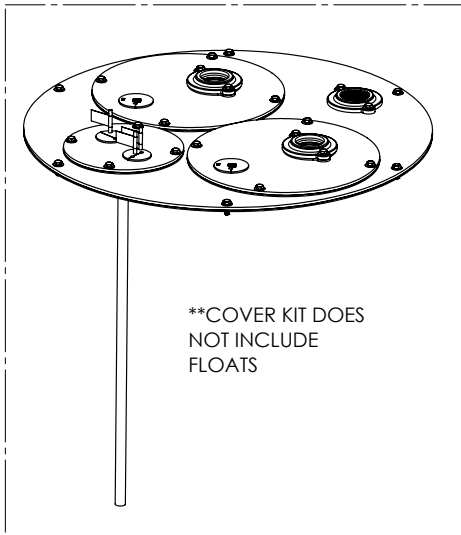

1100 SERIES

1103/LEH103M (B10)

**1100 SERIES****1103/LEH103M (B10)**

<b>#</b>	<b>PART #</b>	<b>DESCRIPTION</b>	<b>QTY</b>	<b>Note</b>
1	K001203	10" INSPECTION COVER WITH FLOAT TREE (FLOATS NOT INCLUDED)	1	
2	K001202	30" X 36" BASIN, WITH CAST IRON INLET HUB	1	
3	K001201	1100 COVER KIT 3" DISCH 3" VENT	1	
4	LEH103M3-2	1 HP SEWAGE PUMP 208-230V, 25' POWER CORD	2	
5	K001391	3" DISCHARGE FLANGE KIT	2	
6	K001392	3" VENT FLANGE KIT	1	
7	4508000	2 1/2" STOPPER - SINGLE 5/16" HOLE	2	
8	45480A0	SINGLE HOLE STOPPER	1	
9	45480B0	2" DOUBLE HOLE STOPPER	1	
10	45220C0	GASKET TAPE	1	
11	4067000	NIPPLE 3X36 SCH80 PVC	2	

---

**1103/LEH103M (B10)**

1103-LEH103M\_B10-A

PAGE