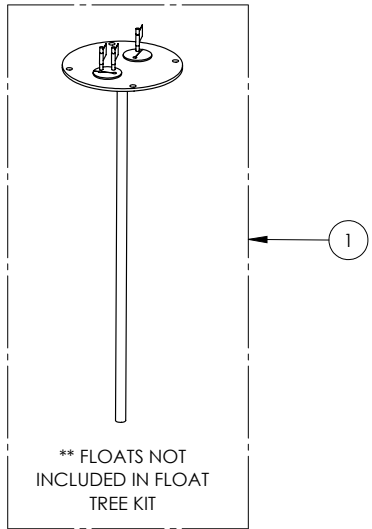

1100 SERIES

1103/LEH103M (B10)

**1100 SERIES****1103/LEH103M (B10)**

<b>#</b>	<b>PART #</b>	<b>DESCRIPTION</b>	<b>QTY</b>	<b>Note</b>
1	K001203	10" INSPECTION COVER WITH FLOAT TREE (FLOATS NOT INCLUDED)	1	
2	K001202	30" X 36" BASIN, WITH CAST IRON INLET HUB	1	
3	K001201	1100 COVER KIT 3" DISCH 3" VENT	1	
4	LEH103M3-2	1 HP SEWAGE PUMP 208-230V, 25' POWER CORD	2	
5	K001391	3" DISCHARGE FLANGE KIT	2	
6	K001392	3" VENT FLANGE KIT	1	
7	4508000	2 1/2" STOPPER - SINGLE 5/16" HOLE	2	
8	45480A0	SINGLE HOLE STOPPER	1	
9	45480B0	2" DOUBLE HOLE STOPPER	1	
10	45220C0	GASKET TAPE	1	
11	4067000	NIPPLE 3X36 SCH80 PVC	2	

---

**1103/LEH103M (B10)**

1103-LEH103M\_B10-A

PAGE