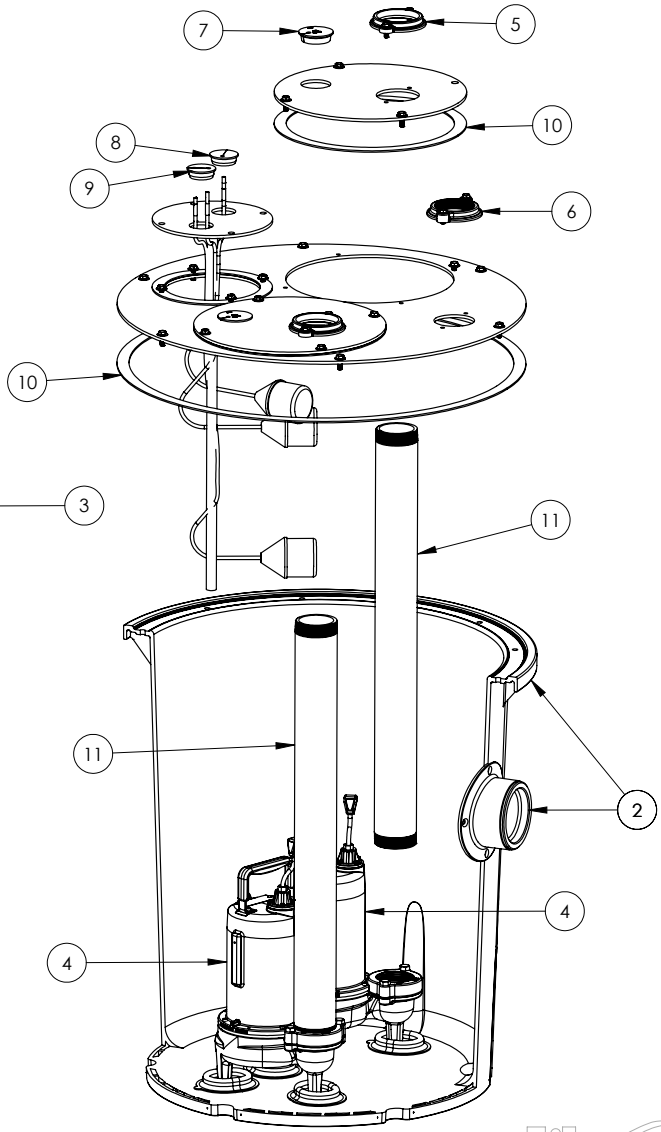

1100 SERIES

1103/LEH103M (B10)

**1100 SERIES****1103/LEH103M (B10)**

<b>#</b>	<b>PART #</b>	<b>DESCRIPTION</b>	<b>QTY</b>	<b>Note</b>
1	K001203	10" INSPECTION COVER WITH FLOAT TREE (FLOATS NOT INCLUDED)	1	
2	K001202	30" X 36" BASIN, WITH CAST IRON INLET HUB	1	
3	K001201	1100 COVER KIT 3" DISCH 3" VENT	1	
4	LEH103M3-2	1 HP SEWAGE PUMP 208-230V, 25' POWER CORD	2	
5	K001391	3" DISCHARGE FLANGE KIT	2	
6	K001392	3" VENT FLANGE KIT	1	
7	4508000	2 1/2" STOPPER - SINGLE 5/16" HOLE	2	
8	45480A0	SINGLE HOLE STOPPER	1	
9	45480B0	2" DOUBLE HOLE STOPPER	1	
10	45220C0	GASKET TAPE	1	
11	4067000	NIPPLE 3X36 SCH80 PVC	2	

---

**1103/LEH103M (B10)**

1103-LEH103M\_B10-A

PAGE